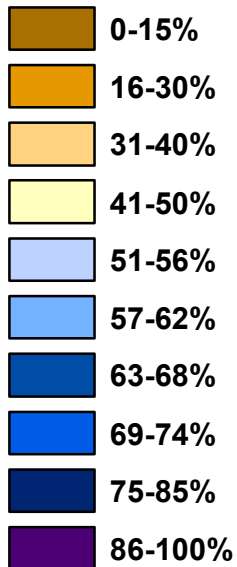

Map updated on
October 16, 2020
Current Response Rate 74.7%

This map is updated every
 Monday, Wednesday and Friday

2020 Census Response Totals

Self Responses Submitted

Complete your Census online at
<https://2020census.gov>