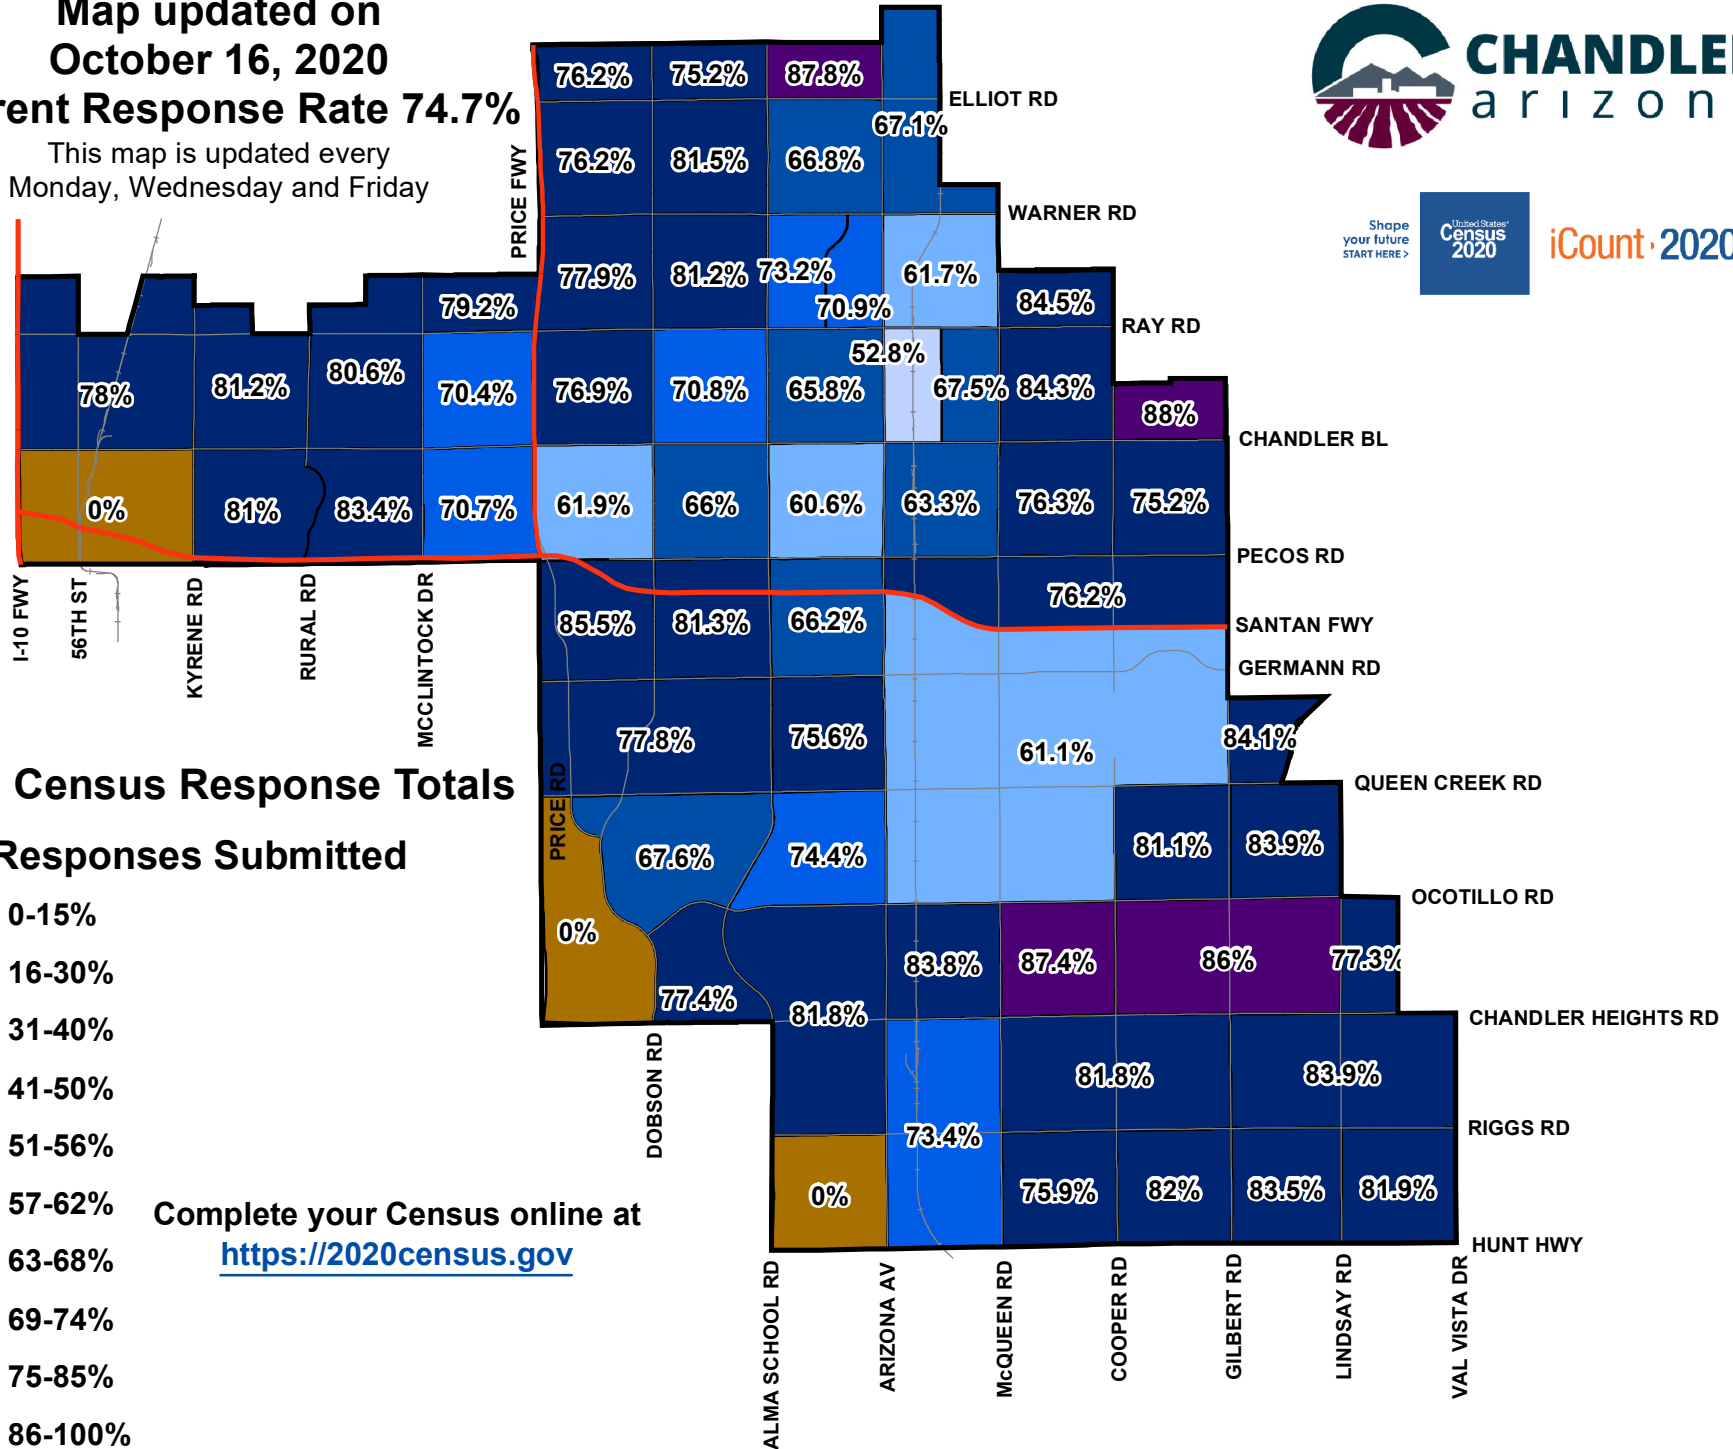

Map updated on
October 16, 2020
Current Response Rate 74.7%

This map is updated every
 Monday, Wednesday and Friday

2020 Census Response Totals

Self Responses Submitted

Complete your Census online at
<https://2020census.gov>