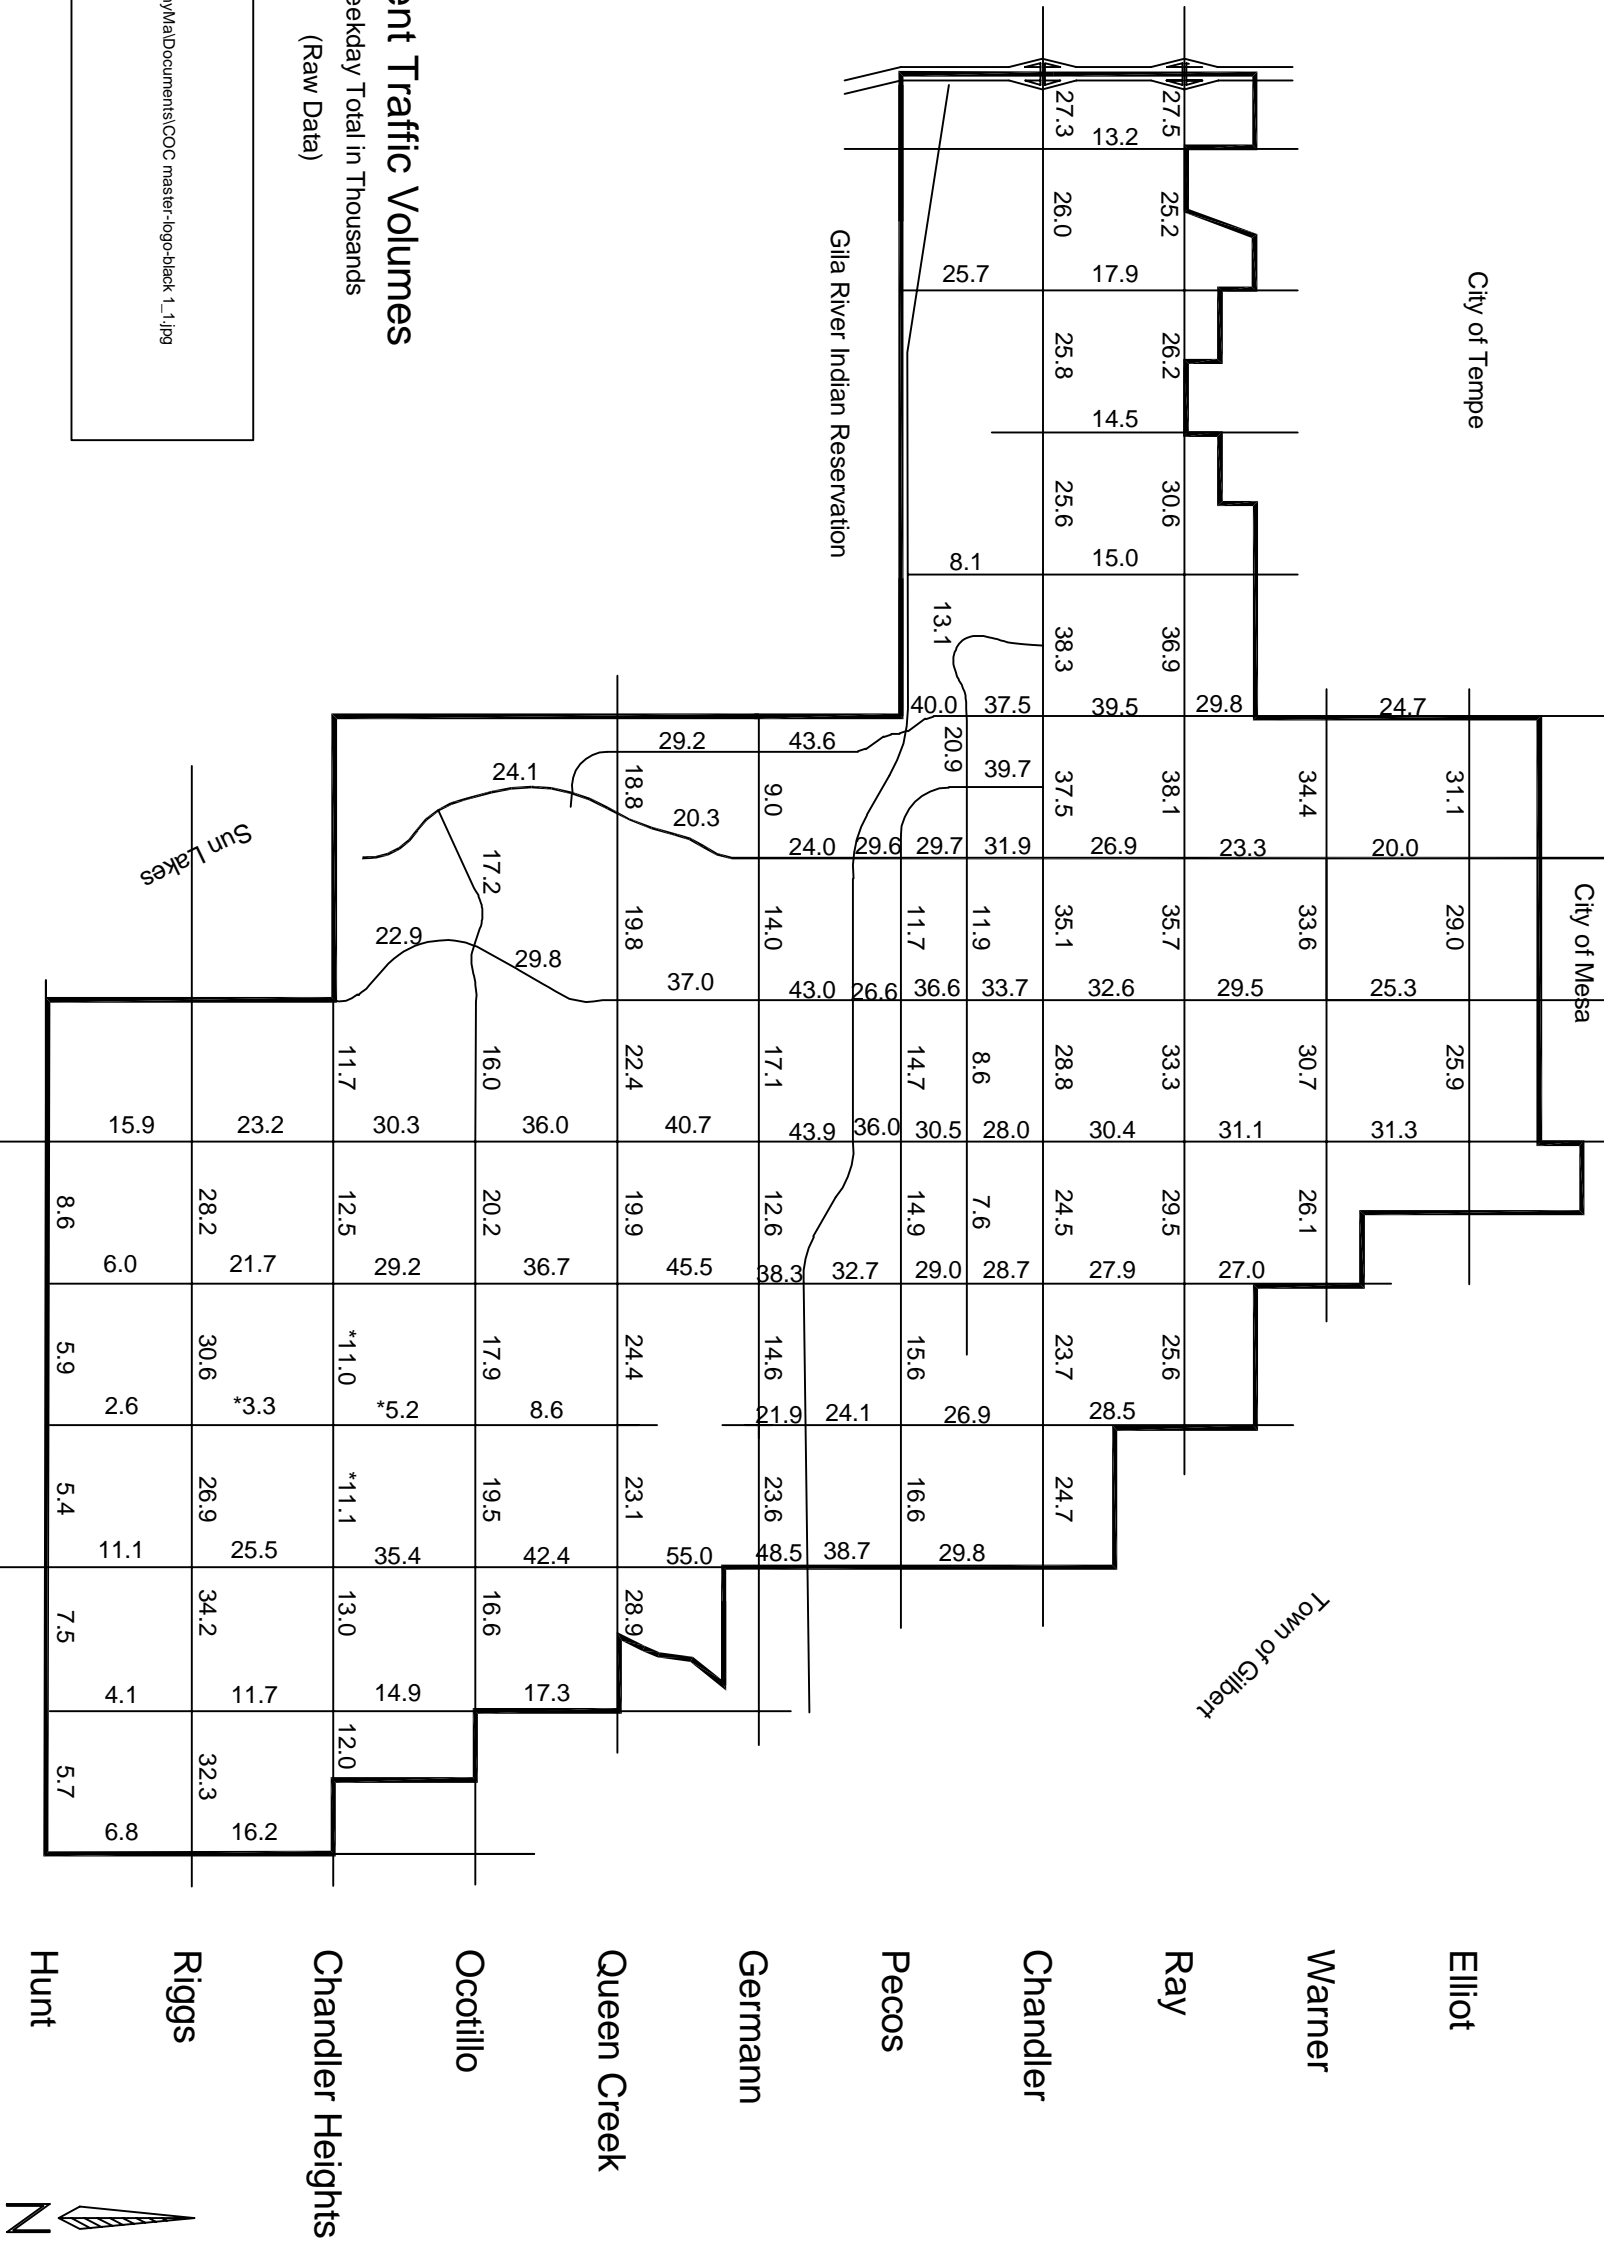

I-10
 56th
 Kyrene
 Rural
 McClintock
 Price
 Dobson
 Alma School
 Arizona
 McQueen
 Cooper
 Gilbert
 Lindsay
 Val Vista

City of Tempe

City of Mesa

Town of Gilbert

Gila River Indian Reservation

Sun Lakes

2022
Segment Traffic Volumes
 Average Weekday Total in Thousands
 (Raw Data)

C:\Users\DannyMa\Documents\COC master-logs-black_1_1.jpg

* = Construction area when counts were taken