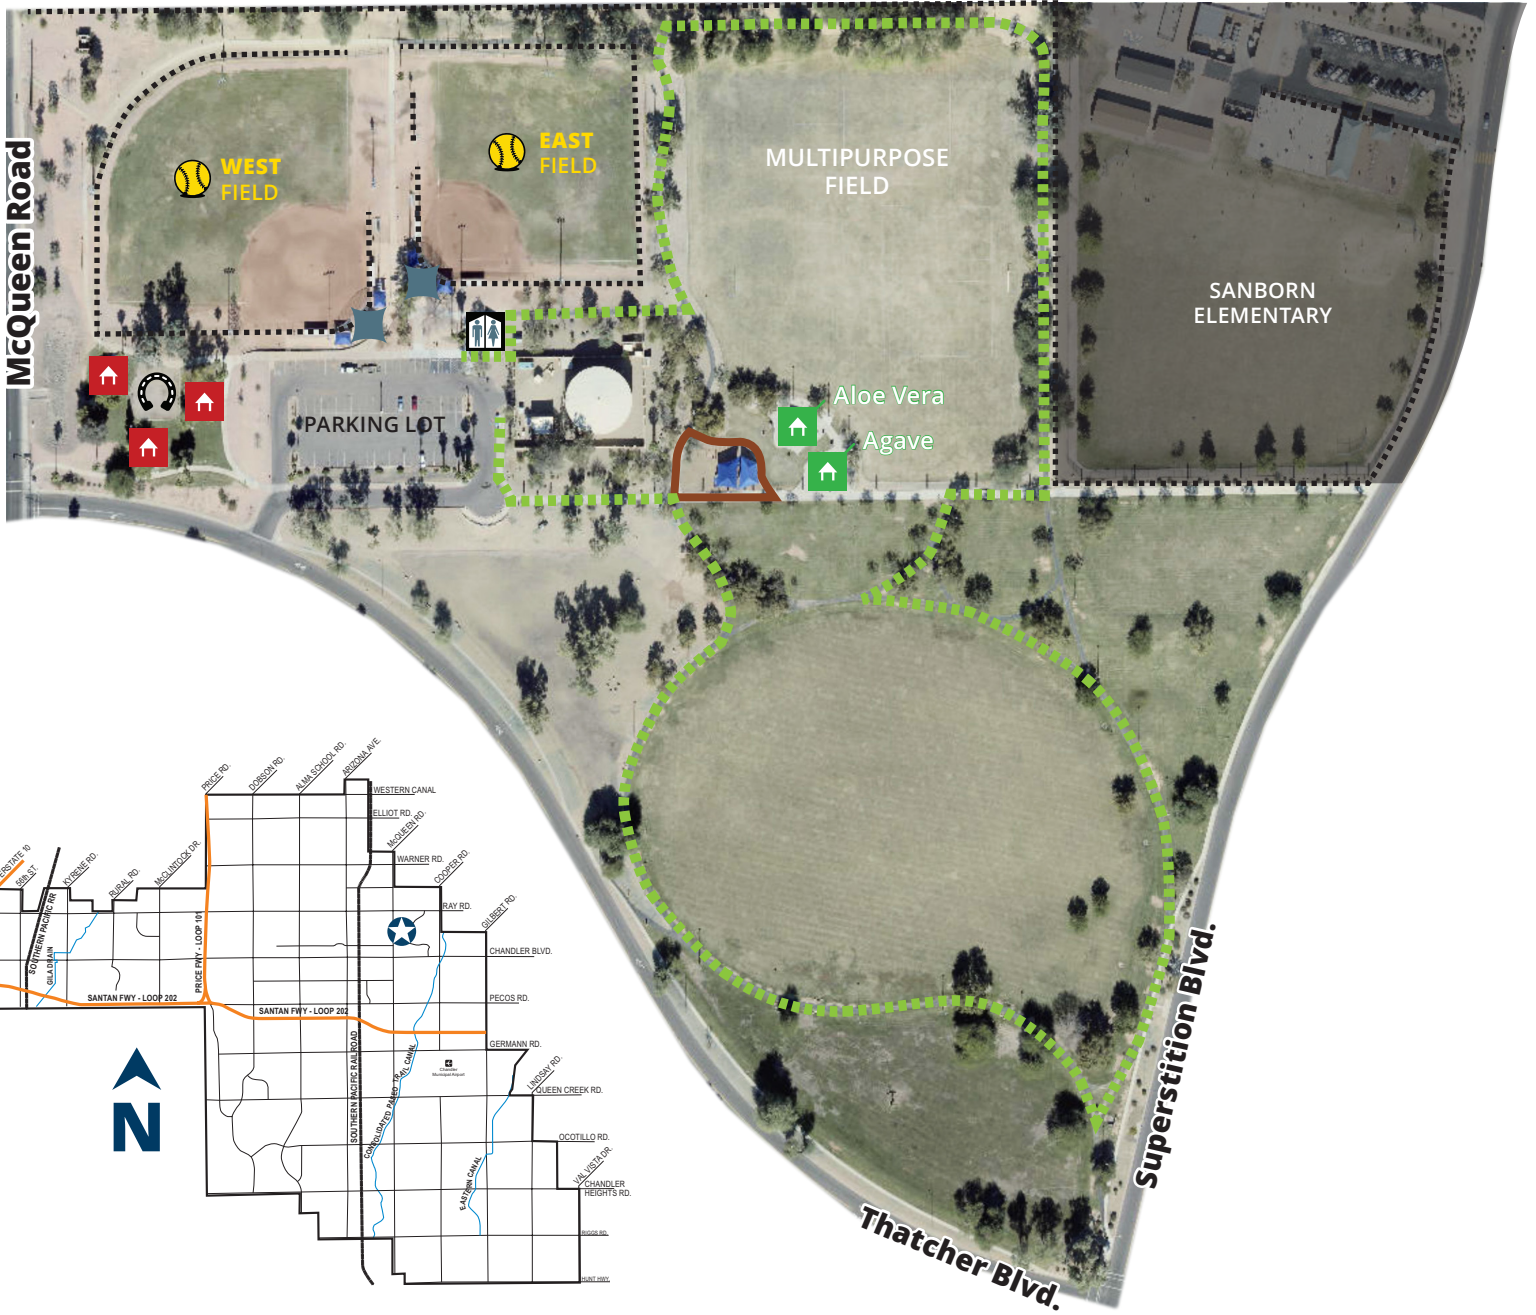

PIMA PARK

625 N. McQueen Road | 85224

-  PAVILION
-  RESERVABLE PAVILION
-  COVERED AWNING SEATING
-  FENCING
-  PLAY AREA
-  REST ROOMS
-  WALKING PATH (+/- 0.82 MILES)
-  BASEBALL/SOFTBALL FIELD W/ LIGHTS
-  HORSESHOE PIT