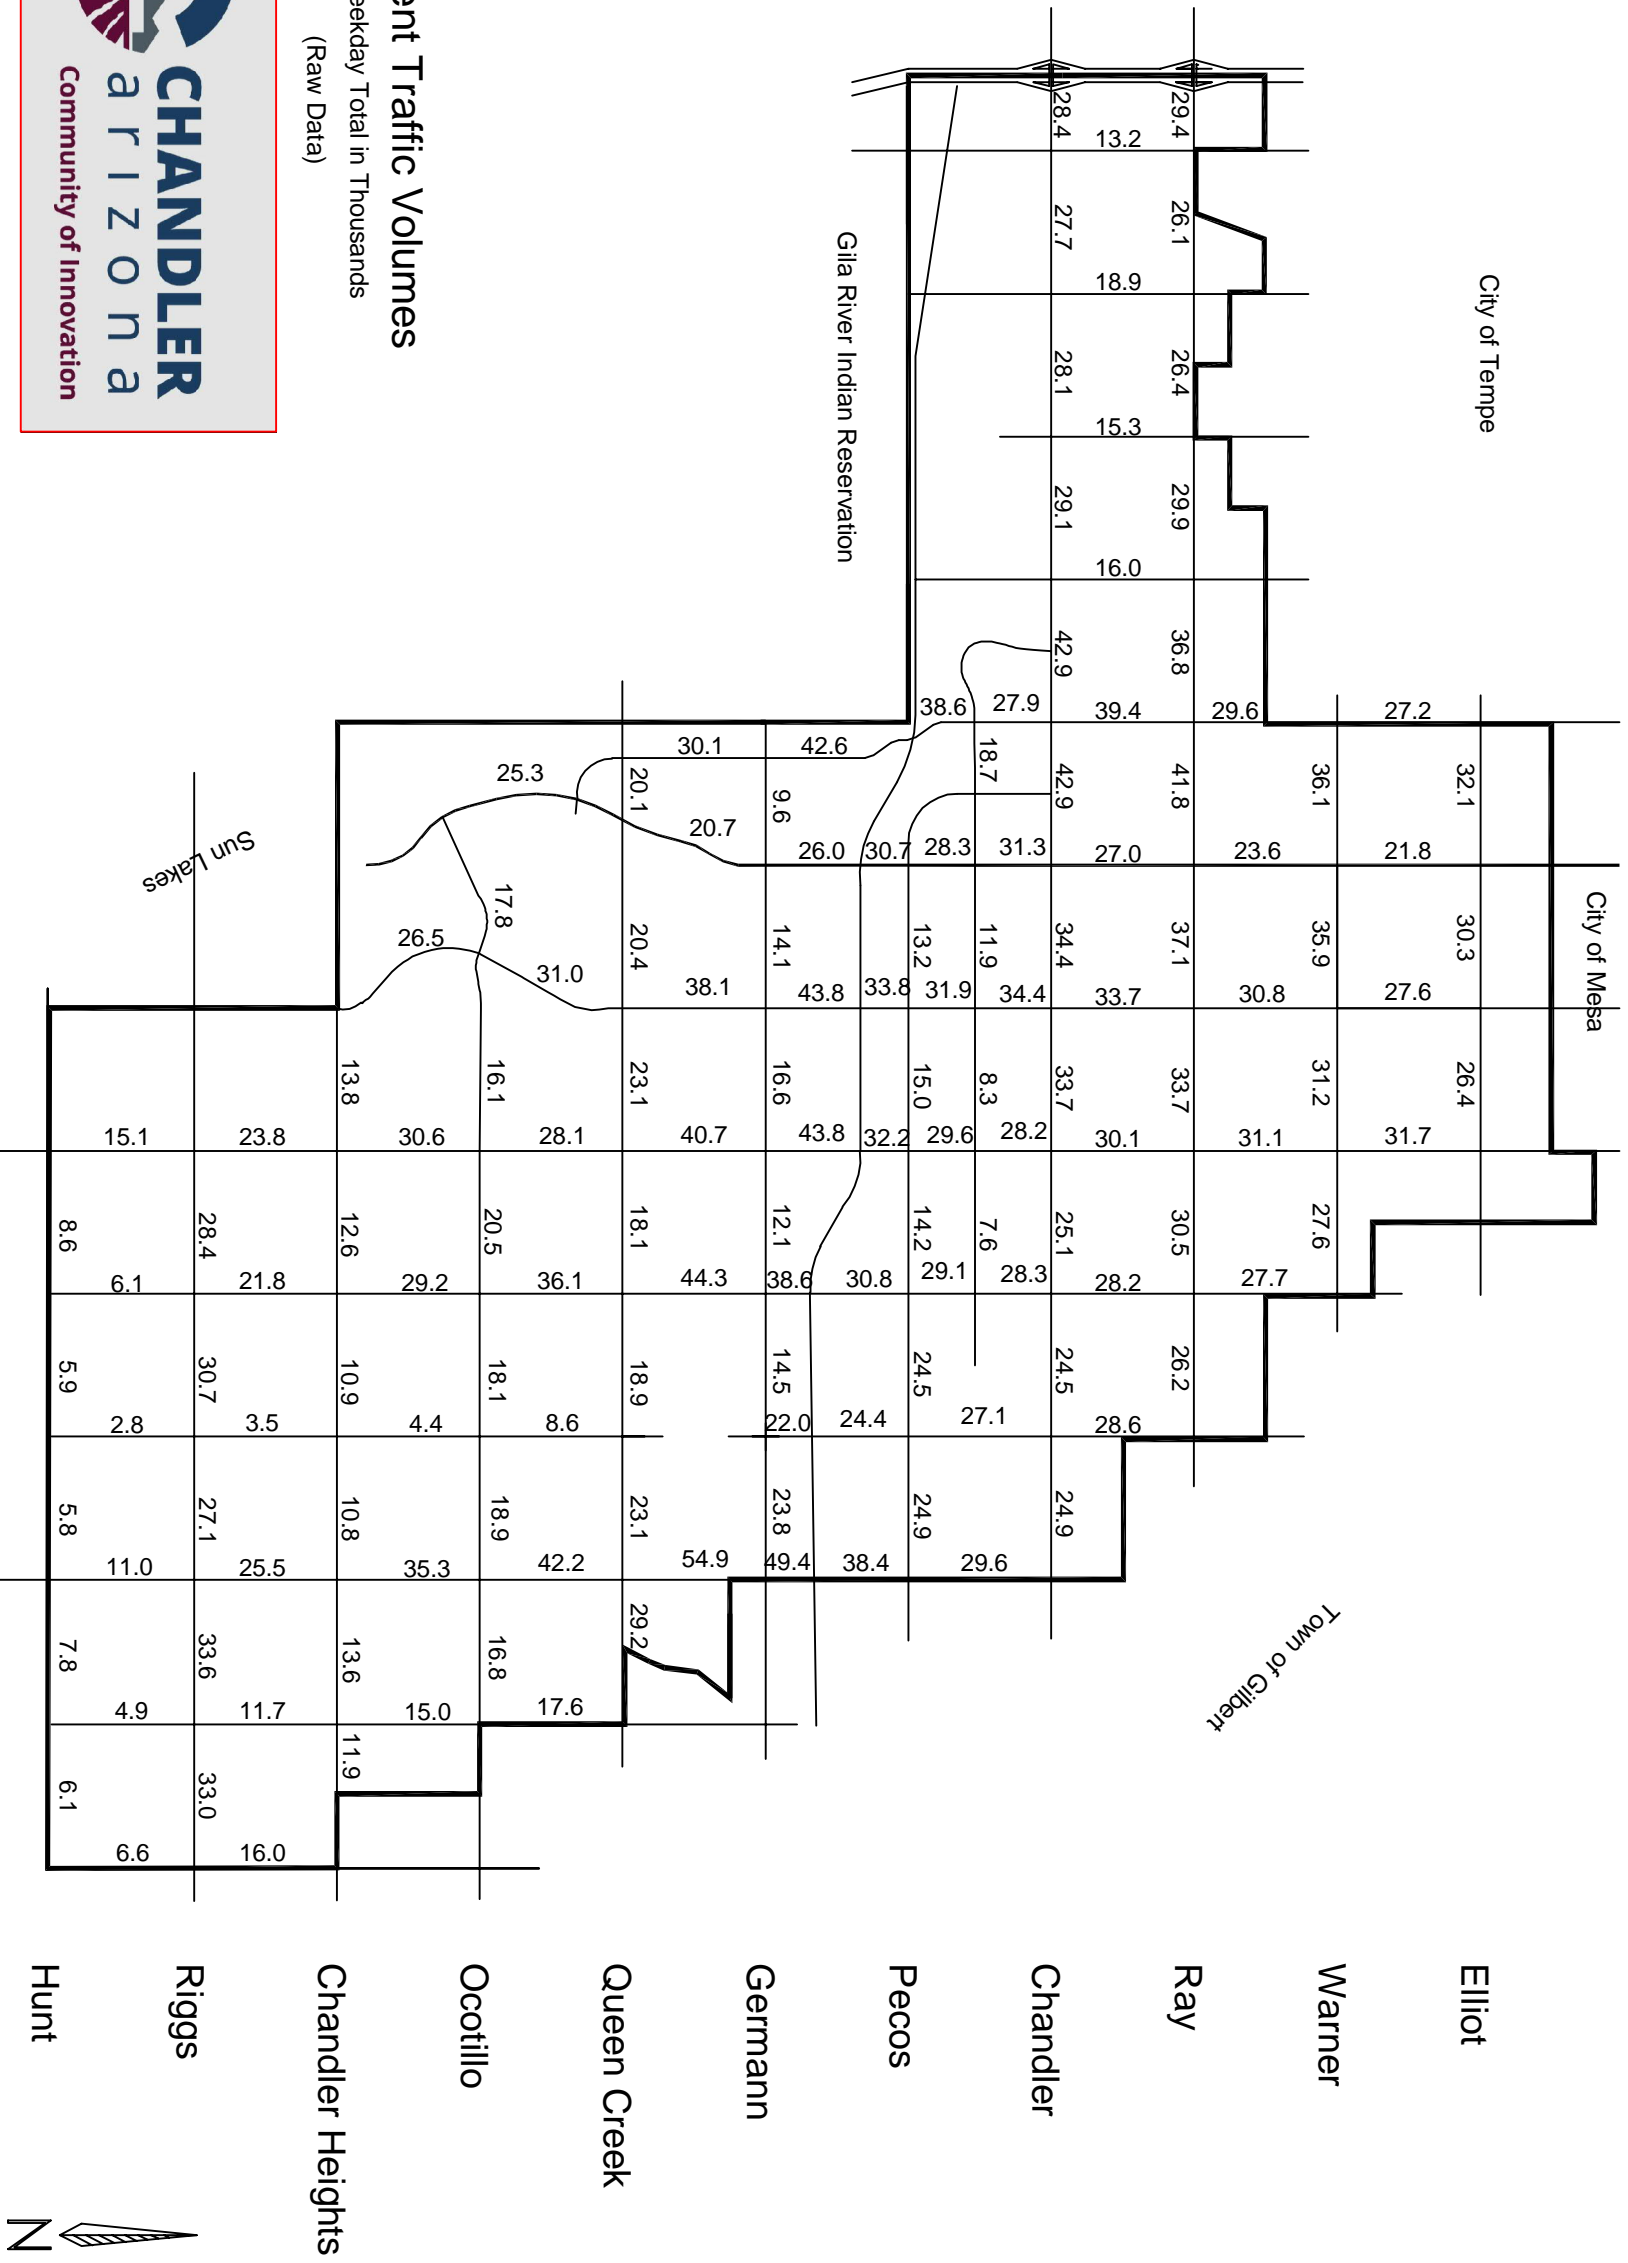

I-10
 56th
 Kyrene
 Rural
 McClintock
 Price
 Dobson
 Alma School
 Arizona
 McQueen
 Cooper
 Gilbert
 Lindsay
 Val Vista

2023
Segment Traffic Volumes
 Average Weekday Total in Thousands
 (Raw Data)