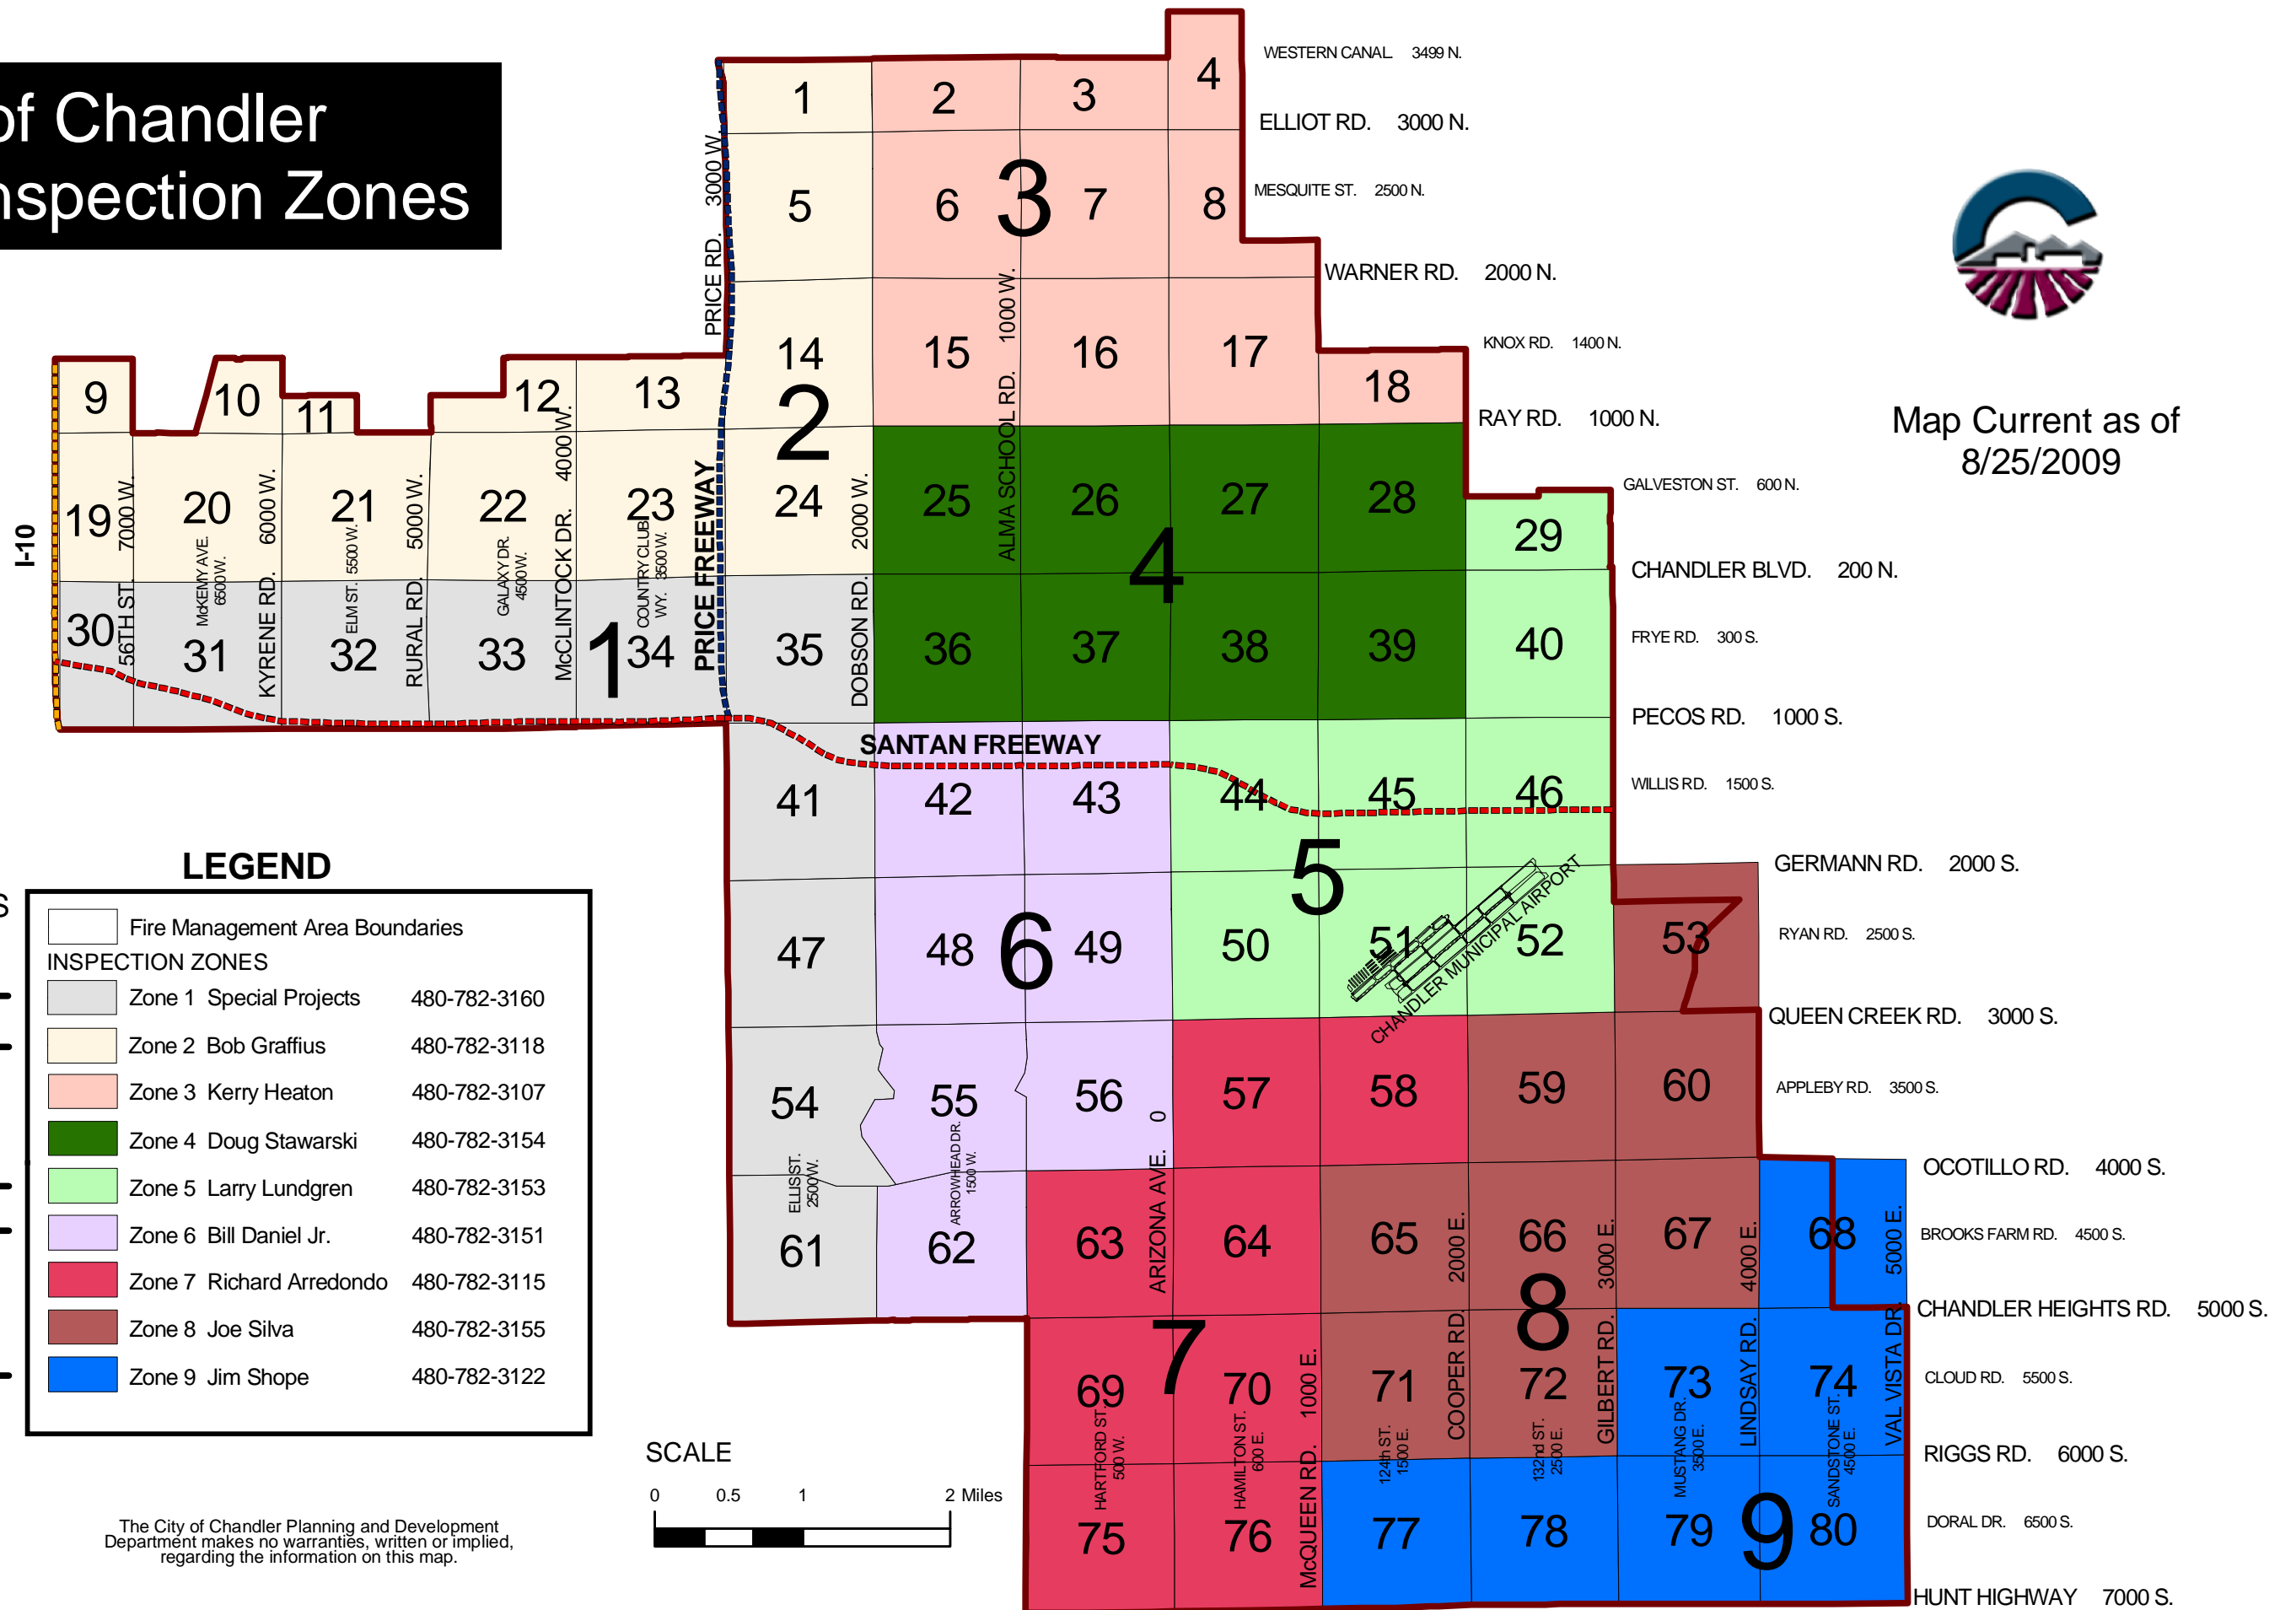

City of Chandler Building Inspection Zones

Map Current as of 8/25/2009

ZONE SUPERVISORS

Dave Nakagawara
480-782-3018

Forrest Gittus
480-782-3152

Mike Bergen
480-782-3105

LEGEND

	Fire Management Area Boundaries
INSPECTION ZONES	
	Zone 1 Special Projects 480-782-3160
	Zone 2 Bob Graffius 480-782-3118
	Zone 3 Kerry Heaton 480-782-3107
	Zone 4 Doug Stawarski 480-782-3154
	Zone 5 Larry Lundgren 480-782-3153
	Zone 6 Bill Daniel Jr. 480-782-3151
	Zone 7 Richard Arredondo 480-782-3115
	Zone 8 Joe Silva 480-782-3155
	Zone 9 Jim Shope 480-782-3122

SCALE

The City of Chandler Planning and Development Department makes no warranties, written or implied, regarding the information on this map.