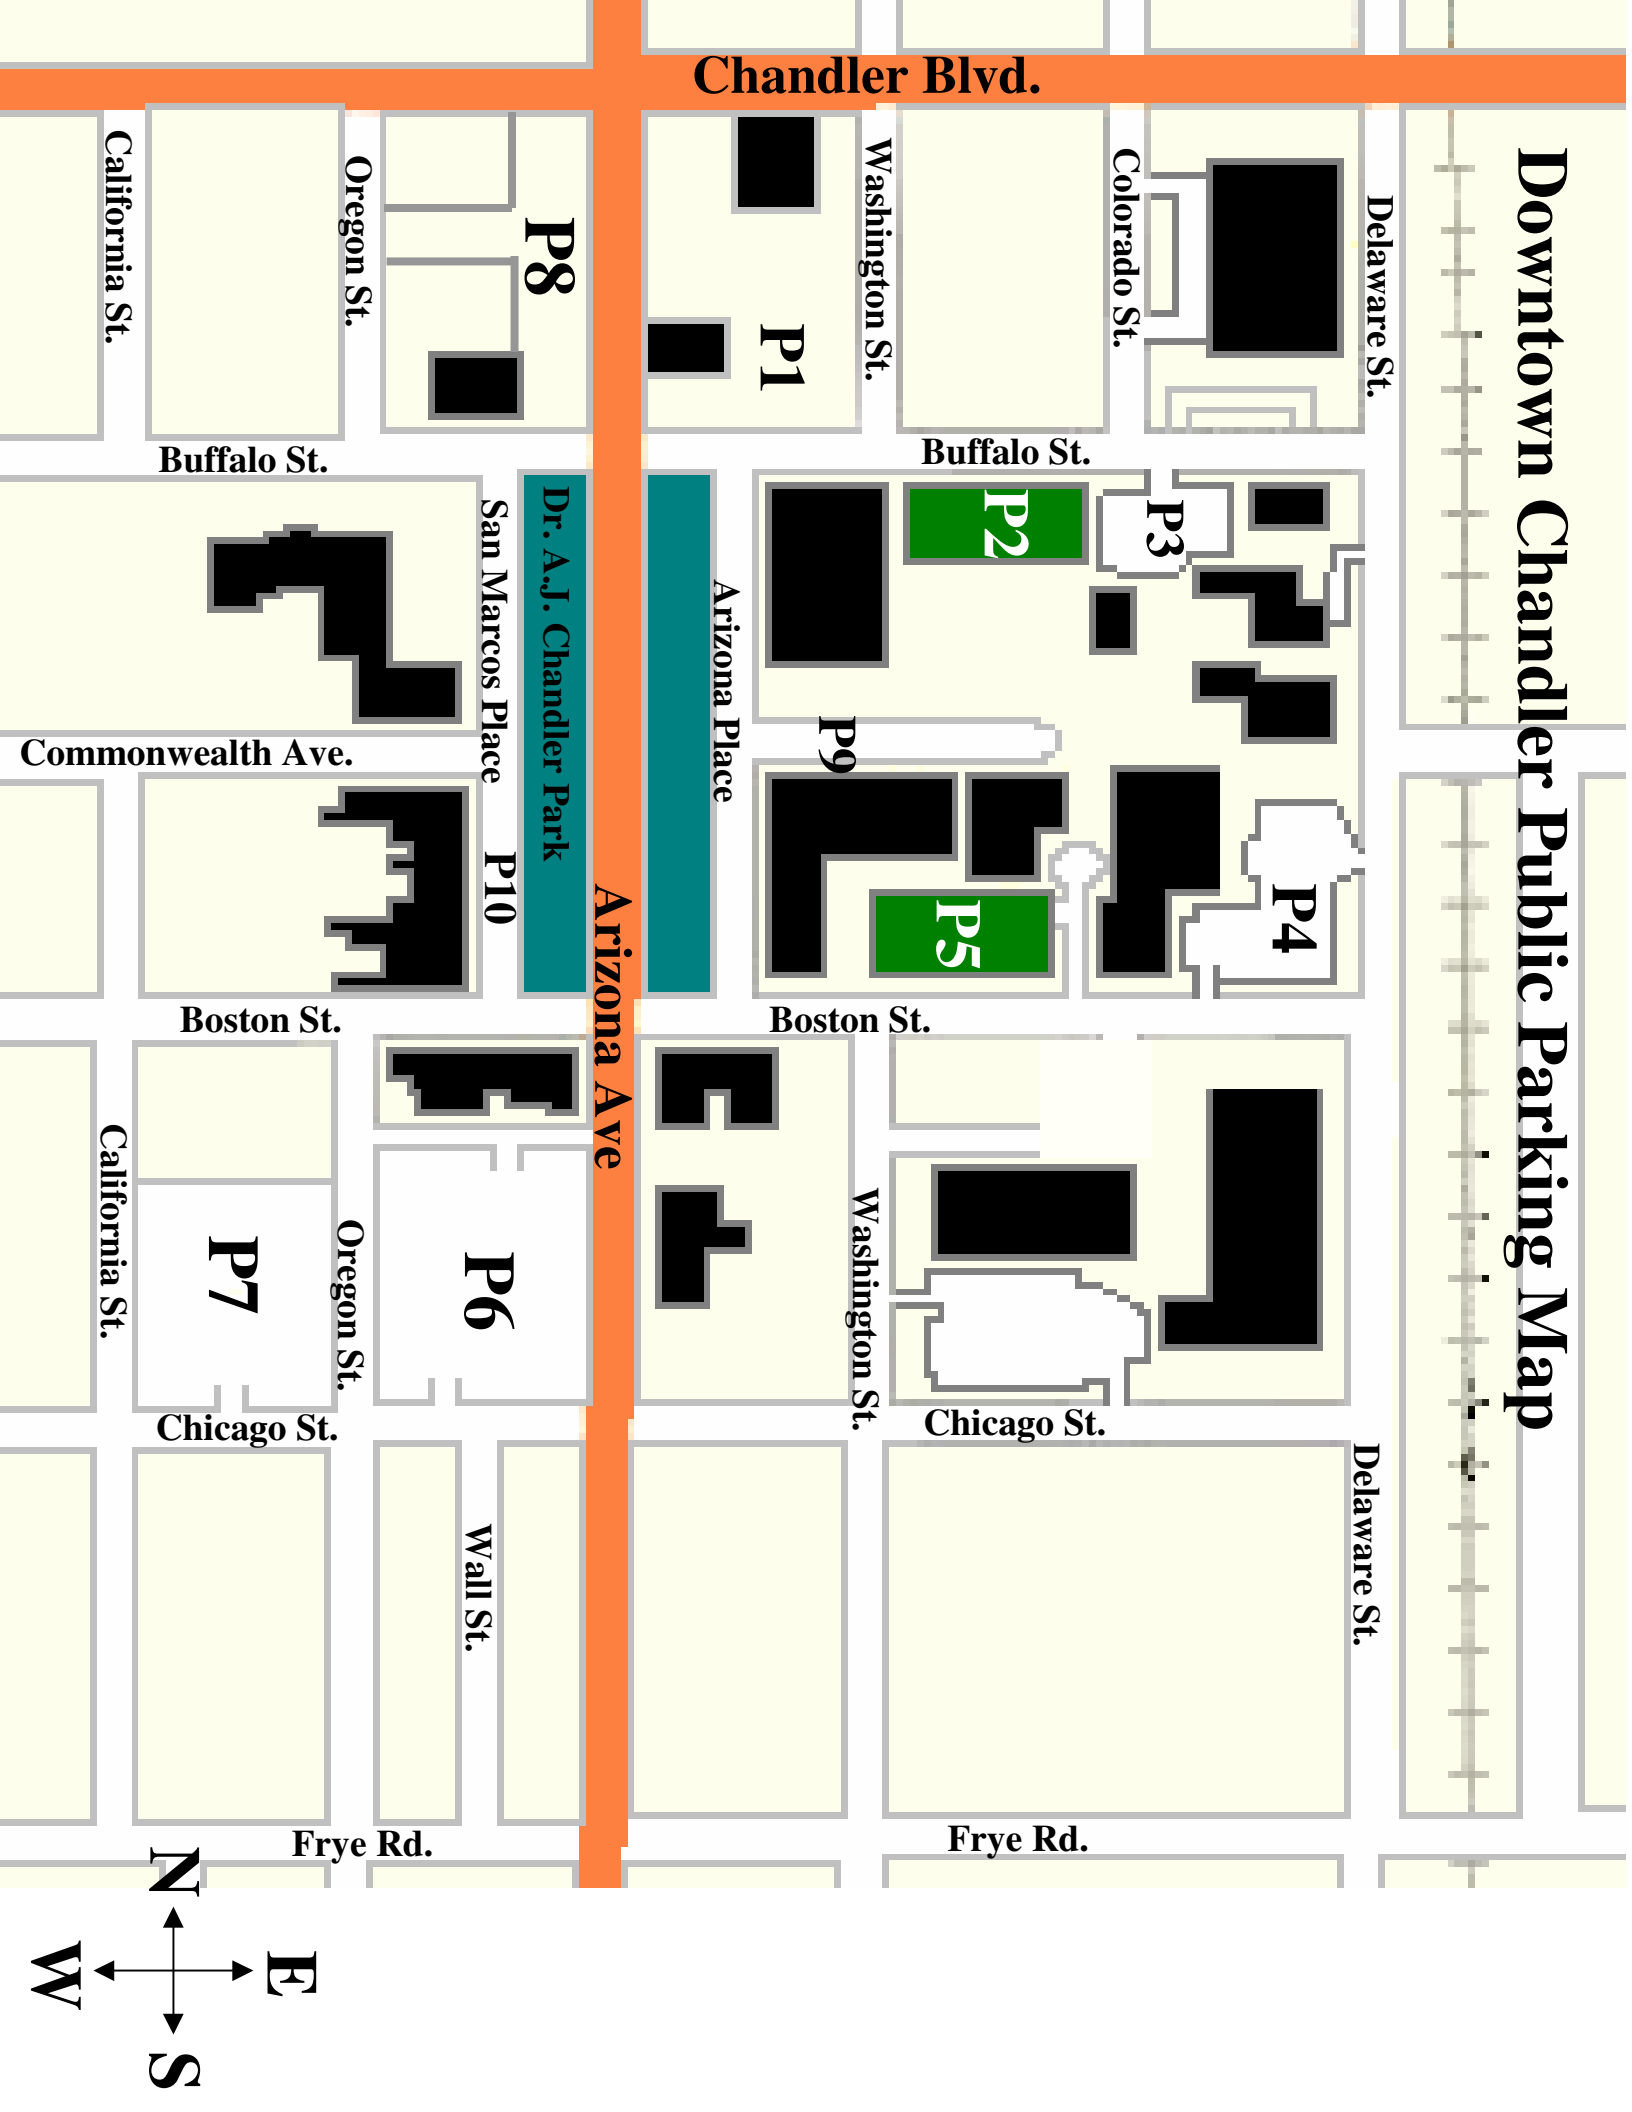

# Downtown Chandler Public Parking Map

Delaware St.

Colorado St.

Washington St.

Oregon St.

California St.

Chandler Blvd.

P8

P1

Buffalo St.

Buffalo St.

Dr. A.J. Chandler Park

San Marcos Place

P2

P3

Arizona Place

P9

P5

P4

Commonwealth Ave.

P10

Boston St.

Boston St.

Arizona Ave

# Key & Recommended Directions