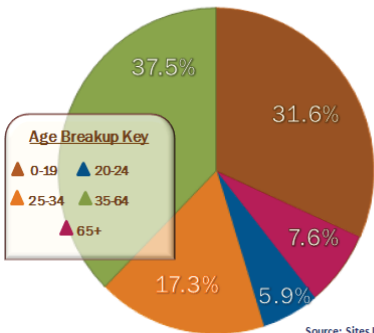

Population by Age

Source: Sites USA 2011

2011 MEDIAN AGE: 31.7

Life Phase	Age	Percentage
Adolescence	0-4	8.8%
	5-9	8.5%
	10-14	7.7%
	15-19	6.6%
Working Citizens	College Age 20-24	5.9%
	Educated & Mobile 25-29	8.1%
	30-34	9.2%
	35-44	16.6%
	Educated & Experienced 45-54	12.7%
	55-64	8.2%
Retired	Flex work 65-74	4.3%
	75 +	3.3%