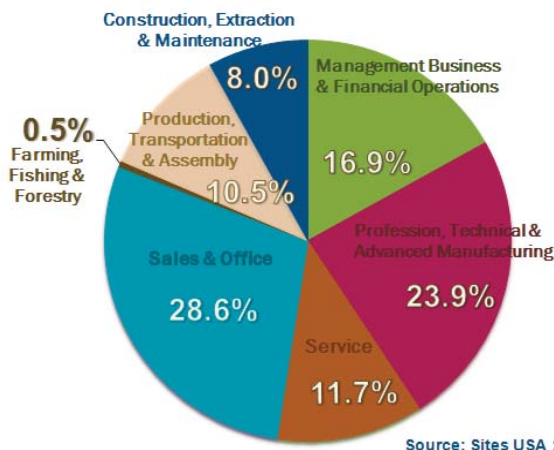

Employment by Occupation