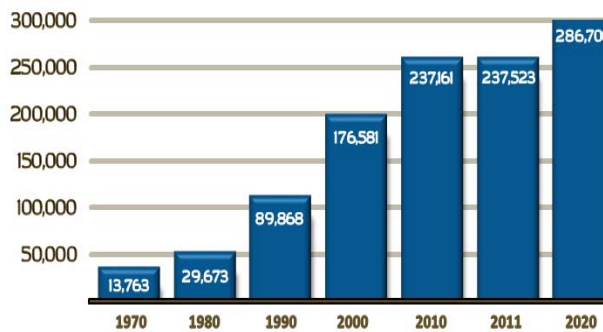

Population Growth

Estimated Population (April 1, 2011)	237,523
2015 Projected Population	272,700
2000 Census	175,581
1990 Census	91,501
Historical Growth from 1990 to 2010	179 %
Projected Growth from 2010 - 2015	5%
Housing Units (April 1, 2011)	94,965

Source: Claritas 2009; City of Chandler Long Range Planning