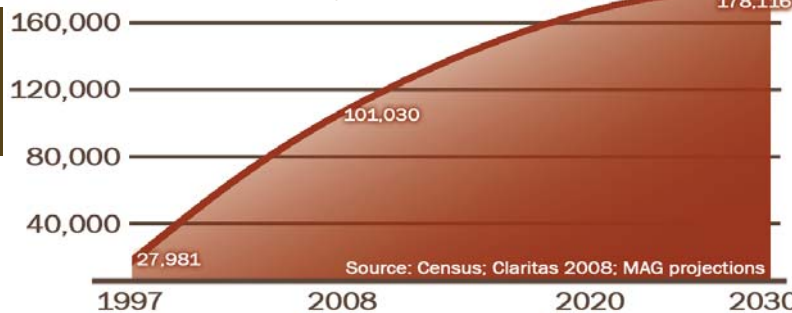

Chandler Employment Growth

Source: Census; Claritas 2008; MAG projections

↑10% of Chandler's population has an advanced college degree