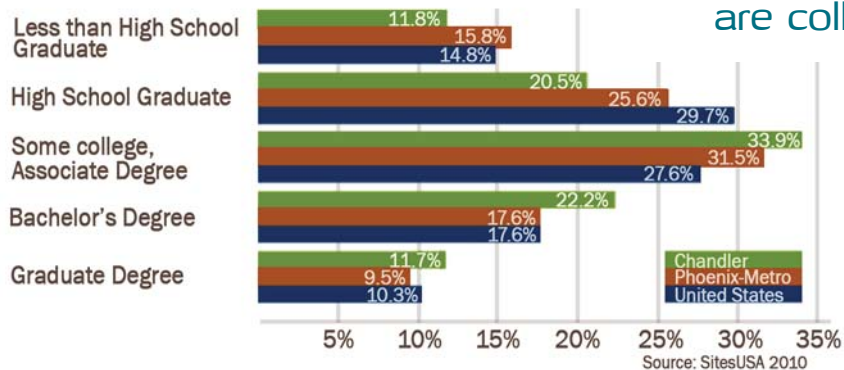

Education Levels

Nearly 70% of Chandler's residents are college educated

Source: SitesUSA 2010

Some College	24.7%
Associates Degree	9.0%
Bachelor's Degree	22.4%
Graduate Degree	11.7%

Source: Sites USA 2011

Workforce Detail

Labor force	138,036
Unemployment Rate	6.6%

Source: Arizona DOC (March 2011)