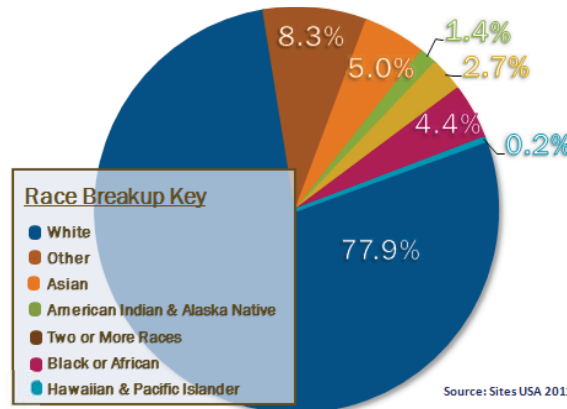

Population by Race & Origin