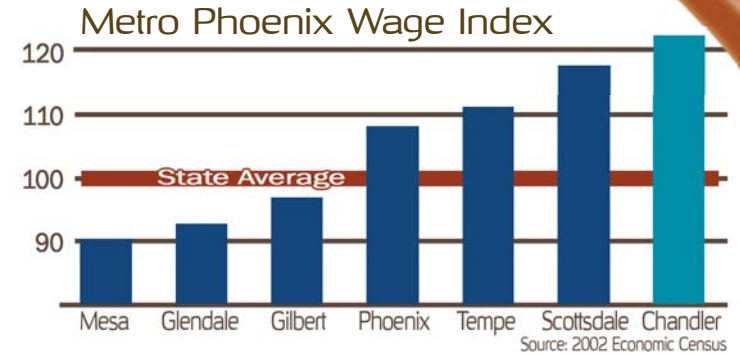

chandleraz.gov/ED
480.782.3030
800.663.2489
Mail Stop 416
PO Box 4005
Chandler, AZ 85244

CHANDLER

ARIZONA

Affluent Diversity

Profitable Pro Business

75% of Chandler's population own their own home

More than 22% of Chandler residents are fluent in a foreign language

Top Companies	EMPLOYEE Count
Intel	9,700
Bank of America	3,500
Chandler School District	3,000
Wells Fargo Ocotillo Corporate Campus	2,600
Ebay/PayPal	2,000
Chandler Regional Hospital	1,600
Microchip Technology	1,538
City of Chandler	1,511
Verizon Wireless	1,500
Freescale Semiconductor	1,450