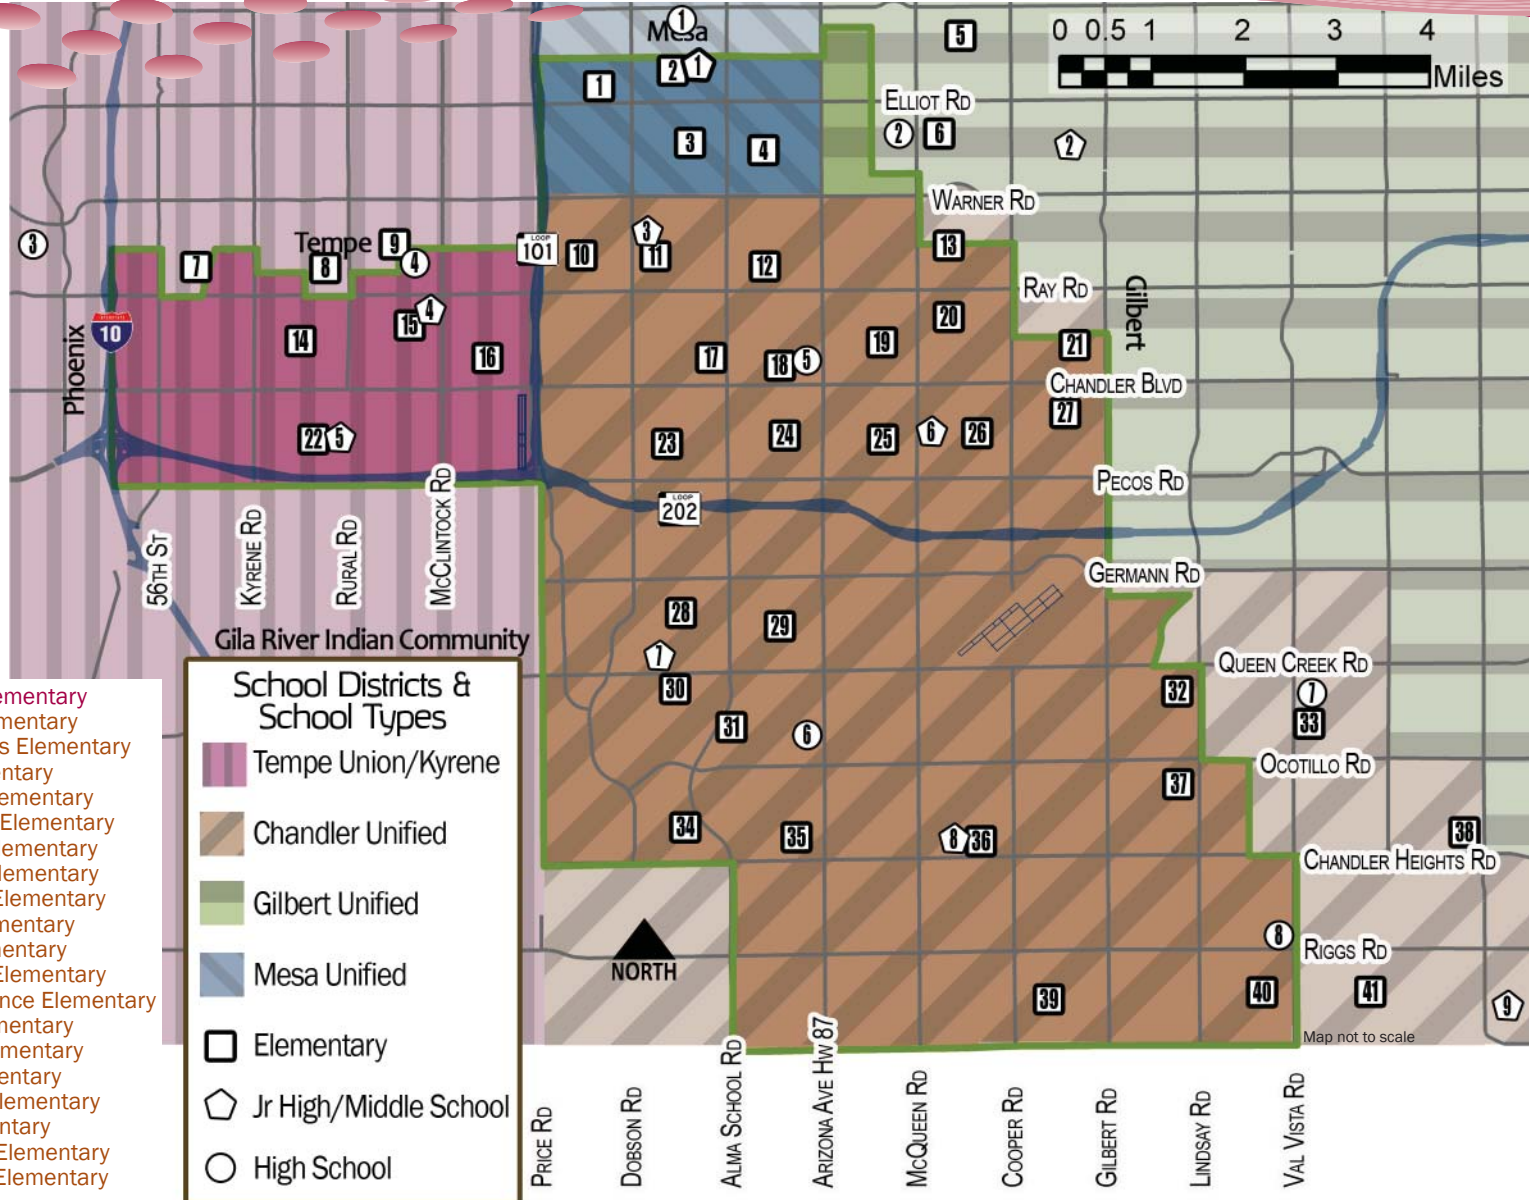

## High Schools

1. Dobson High School
2. Mesquite High School
3. Mountain Point High School
4. Corona del Sol High School
5. Chandler High School
6. Hamilton High School
7. Perry High School
8. Basha High School

## Jr. High Schools

1. Hendrix Jr. High
2. Mesquite Jr. High
3. Andersen Jr. High
4. Kyrene Aprende Middle School
5. Kyrene del Pueblo Middle School
6. Willis Jr. High
7. Bogle Jr. High
8. Santan Jr. High
9. Payne Jr. High

## Elementary Schools

- |                             |                             |
|-----------------------------|-----------------------------|
| 1. Jordan Elementary        | 22. Paloma Elementary       |
| 2. Frost Elementary         | 23. Conley Elementary       |
| 3. Pomeroy Elementary       | 24. San Marcos Elementary   |
| 4. Sirrre Elementary        | 25. Frye Elementary         |
| 5. Islands Elementary       | 26. Bologna Elementary      |
| 6. Playa Del Ray Elementary | 27. Humphrey Elementary     |
| 7. Maritas Elementary       | 28. Tarwater Elementary     |
| 8. Mariposa Elementary      | 29. Hancock Elementary      |
| 9. Cielo Elementary         | 30. Jacobson Elementary     |
| 10. Goodman Elementary      | 31. Basha Elementary        |
| 11. Andersen Elementary     | 32. Haley Elementary        |
| 12. Knox Elementary         | 33. Weinberg Elementary     |
| 13. Shumway Elementary      | 34. Independance Elementary |
| 14. Mirada Elementary       | 35. Fulton Elementary       |
| 15. Brisas Elementary       | 36. Santan Elementary       |
| 16. Sureno Elementary       | 37. Ryan Elementary         |
| 17. Erie Elementary         | 38. Freedom Elementary      |
| 18. Hartford Elementary     | 39. Hull Elementary         |
| 19. Galveston Elementary    | 40. Navarrete Elementary    |
| 20. Sanborn Elementary      | 41. Patterson Elementary    |
| 21. Liberty Elementary      |                             |