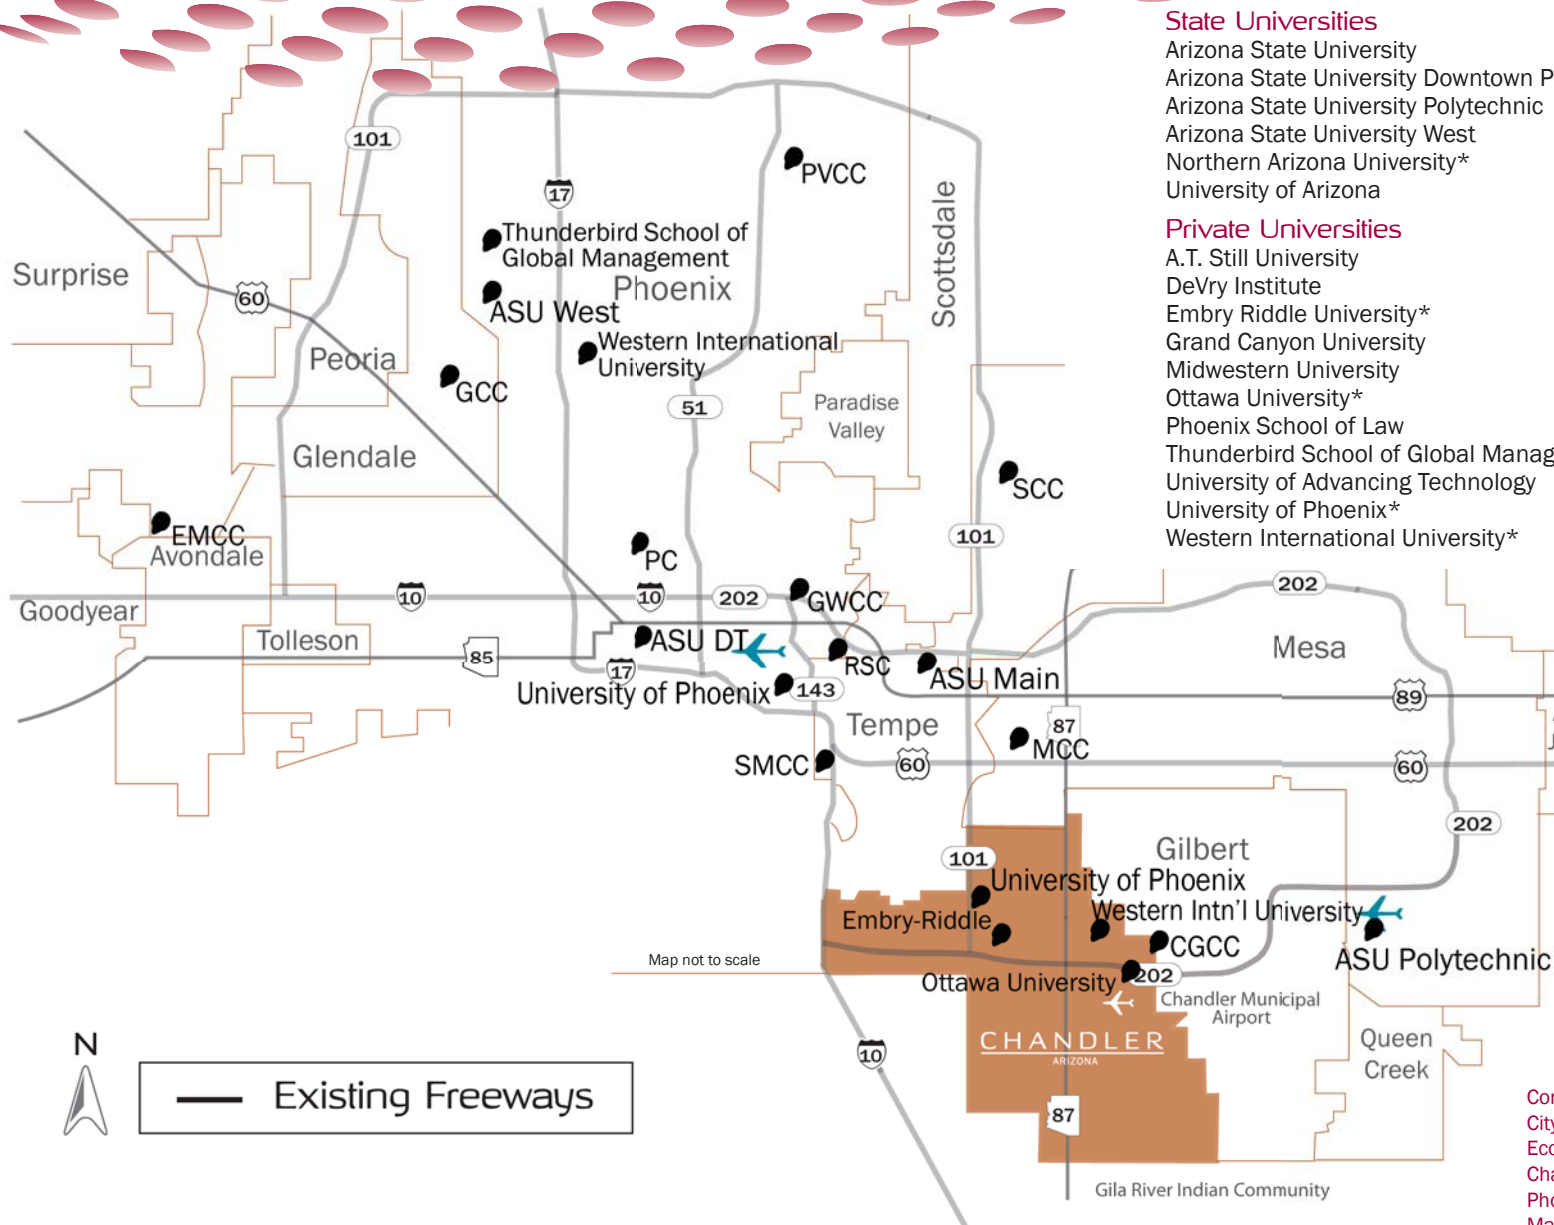

CHANDLER

ARIZONA

State Universities

- Arizona State University
- Arizona State University Downtown Phoenix
- Arizona State University Polytechnic
- Arizona State University West
- Northern Arizona University*
- University of Arizona

Private Universities

- A.T. Still University
- DeVry Institute
- Embry Riddle University*
- Grand Canyon University
- Midwestern University
- Ottawa University*
- Phoenix School of Law
- Thunderbird School of Global Management
- University of Advancing Technology
- University of Phoenix*
- Western International University*

Community Colleges

- Chandler-Gilbert*
- Estrella Mountain
- Gateway
- Glendale
- Mesa
- Paradise Valley
- Phoenix
- Rio Salado
- Scottsdale
- South Mountain

Other Education/Training Opportunities

- Apollo College
- Arizona Automotive Institute
- Collins College
- Everest College
- High Tech Institute
- International Baptist College
- International Institute of the Americas
- ITT Technical Institute
- Metropolitan College
- Pima Medical Institute
- Scottsdale Culinary Institute
- Southwestern College
- The Art Institute of Phoenix
- The Bryman School
- The Refrigeration School
- Universal Technical Institute

Chandler • Arizona