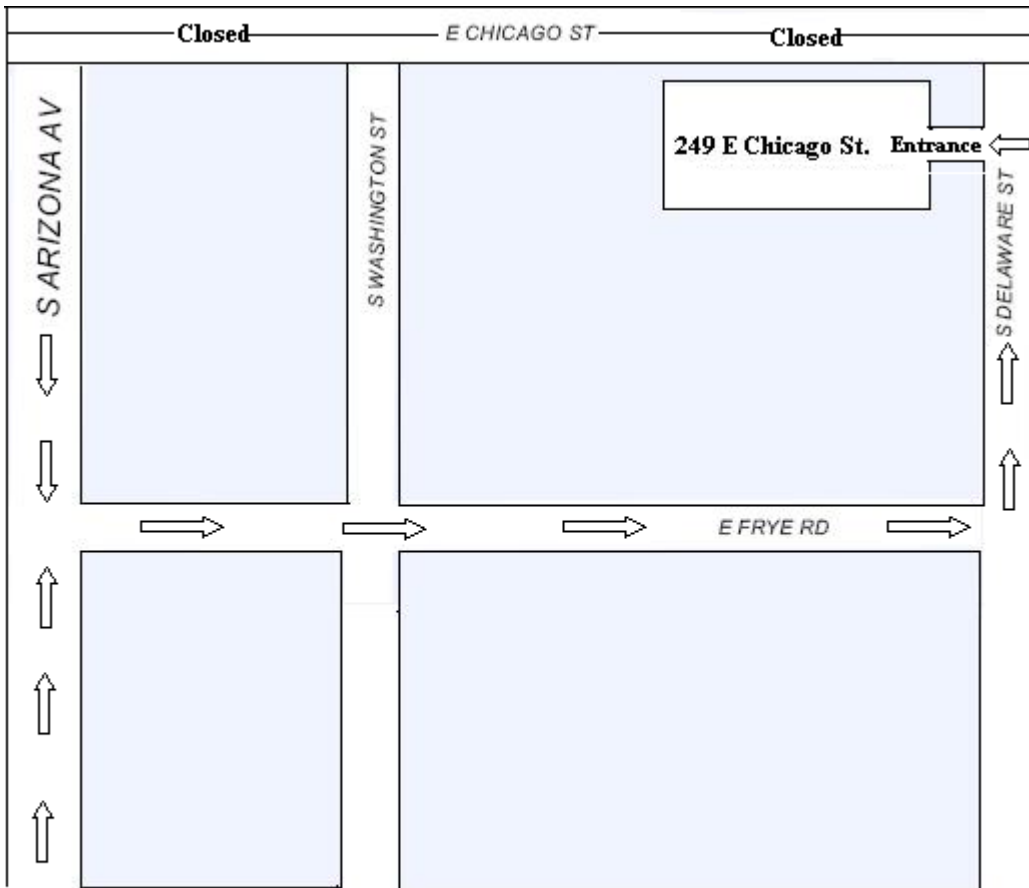

Attn Vendors:

Chicago St will be closed from Arizona Ave. to Delaware St. until further notice.

Please use the following directions to get to our office:

If you are driving south on Arizona Ave., continue south to Frye Rd. On Frye Rd., make a left turn to head east. Once you get to Delaware St., make a left turn to head north. Our office is located on the west side of Delaware St. before you get to Chicago St.

If you are driving north on Arizona Ave. from the Loop 202 Freeway, continue north on Arizona Ave. until you get to Frye Rd. On Frye Rd., turn right to head east. Once you get to Delaware St., make a left turn to head north. Our office is located on the west side of Delaware St. before you get to Chicago St.

Loop 202 Freeway