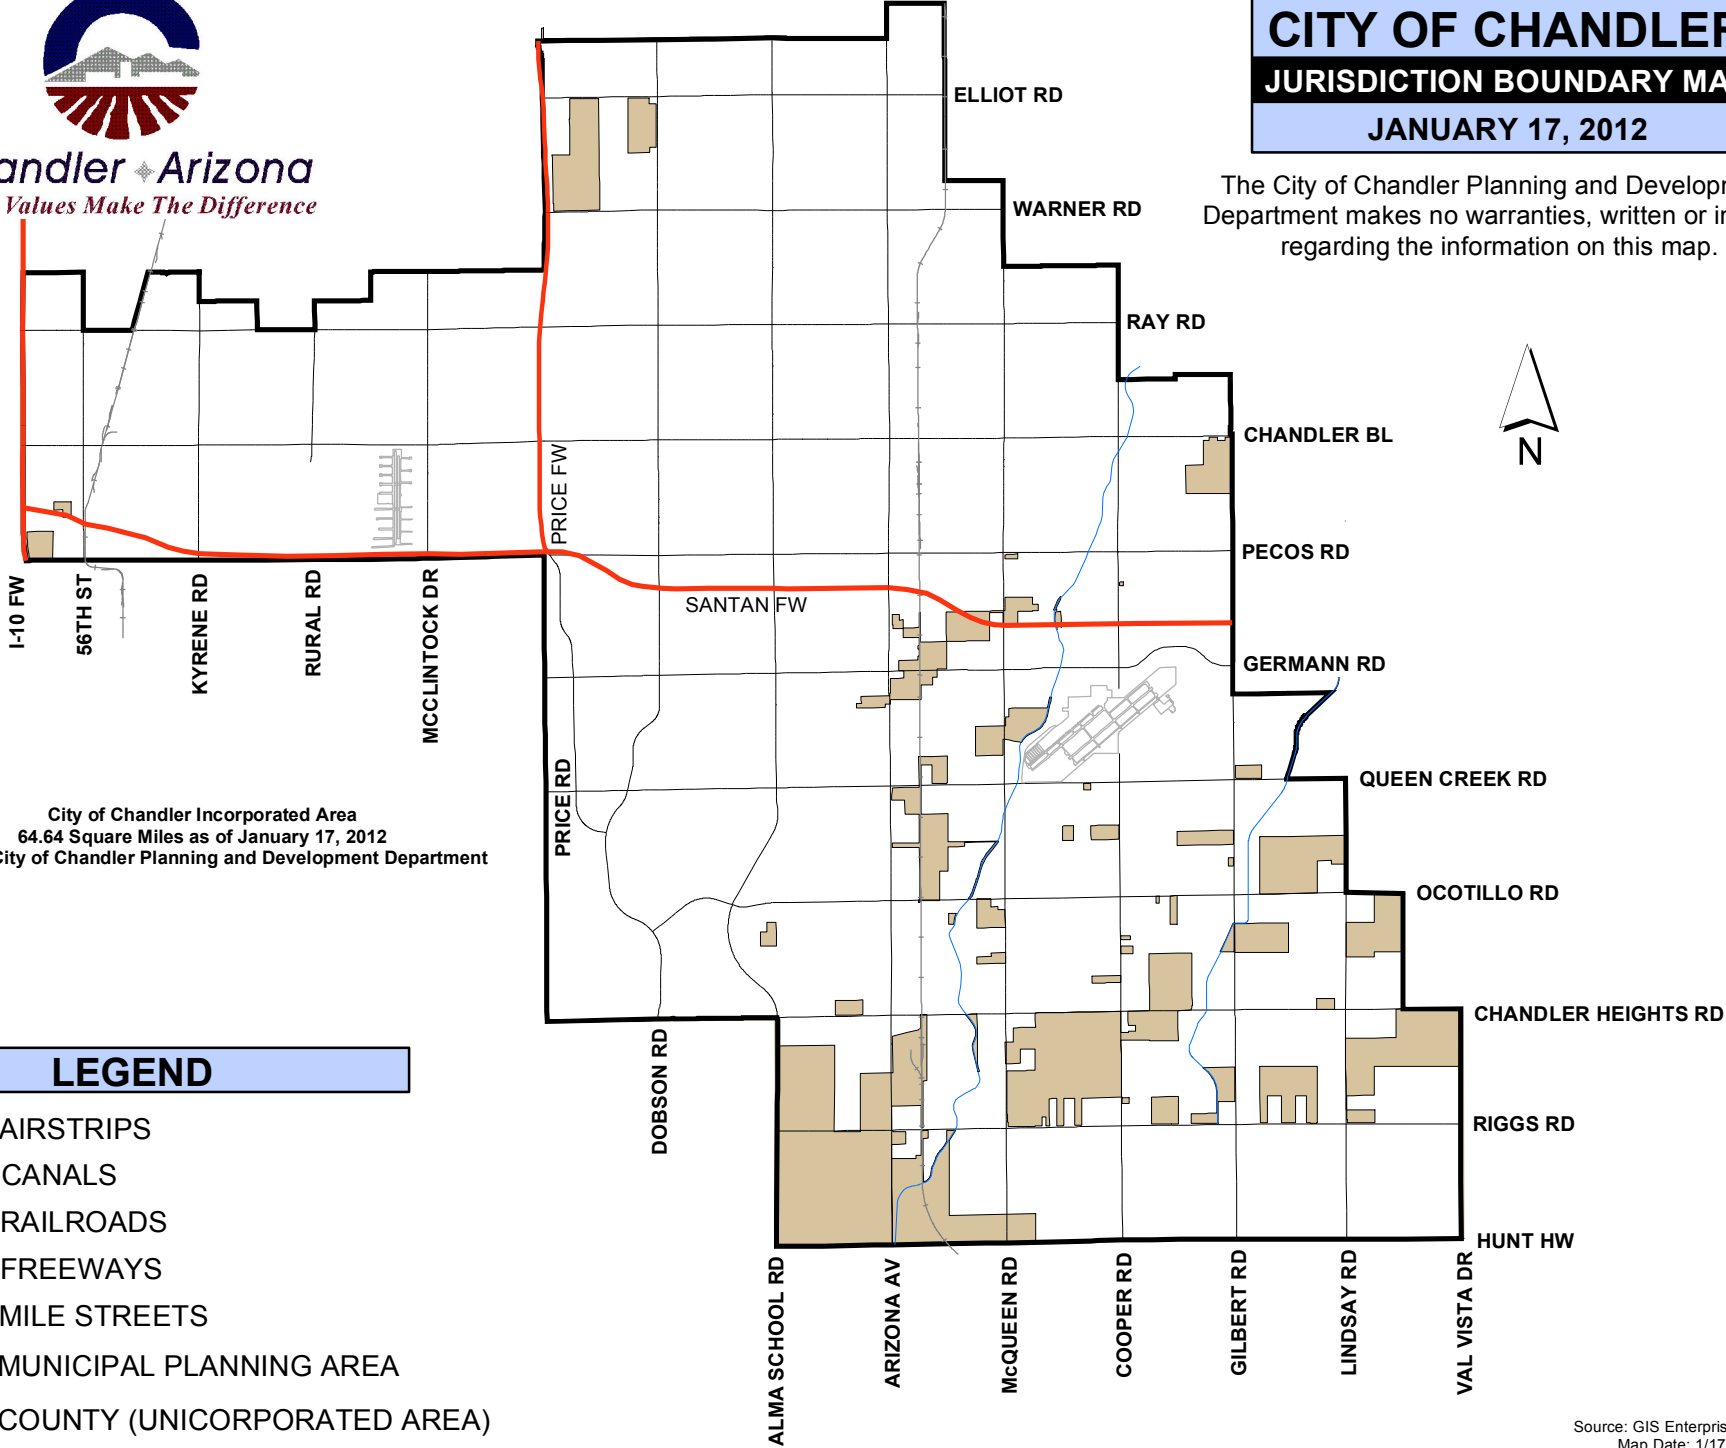

Chandler Arizona
Where Values Make The Difference

CITY OF CHANDLER
JURISDICTION BOUNDARY MAP
JANUARY 17, 2012

The City of Chandler Planning and Development Department makes no warranties, written or implied regarding the information on this map.

City of Chandler Incorporated Area
 64.64 Square Miles as of January 17, 2012
 Source: City of Chandler Planning and Development Department

LEGEND

- AIRSTRIPS
- CANALS
- RAILROADS
- FREEWAYS
- MILE STREETS
- MUNICIPAL PLANNING AREA
- COUNTY (UNICORPORATED AREA)

F:\planning\maps\long_range_plan\arcmap_projects\jurisdiction-map.mxd

Source: GIS Enterprise Database
 Map Date: 1/17/2012