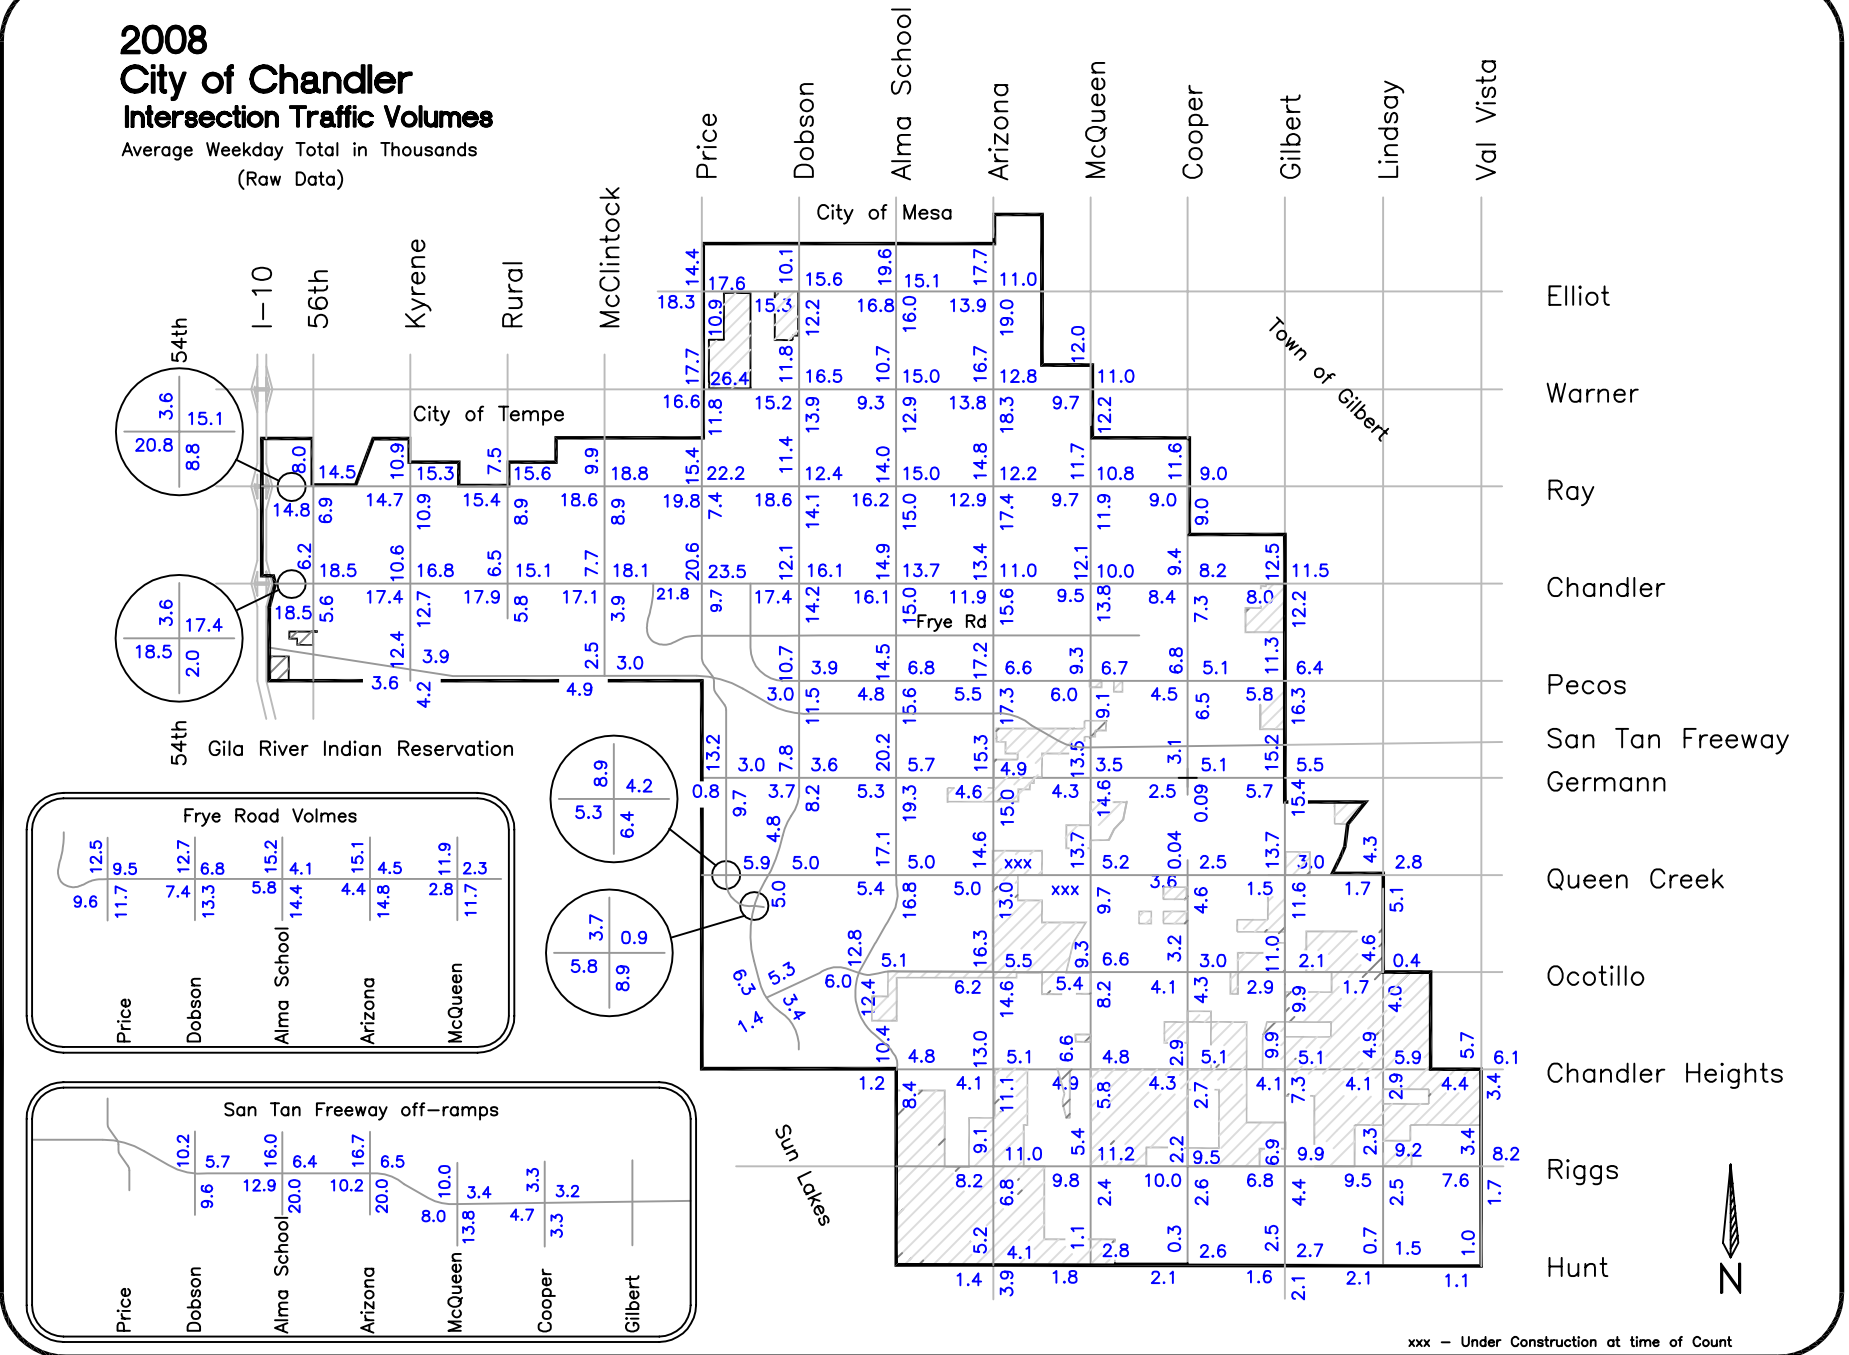

2008 City of Chandler Intersection Traffic Volumes

Average Weekday Total in Thousands
(Raw Data)

xxx - Under Construction at time of Count