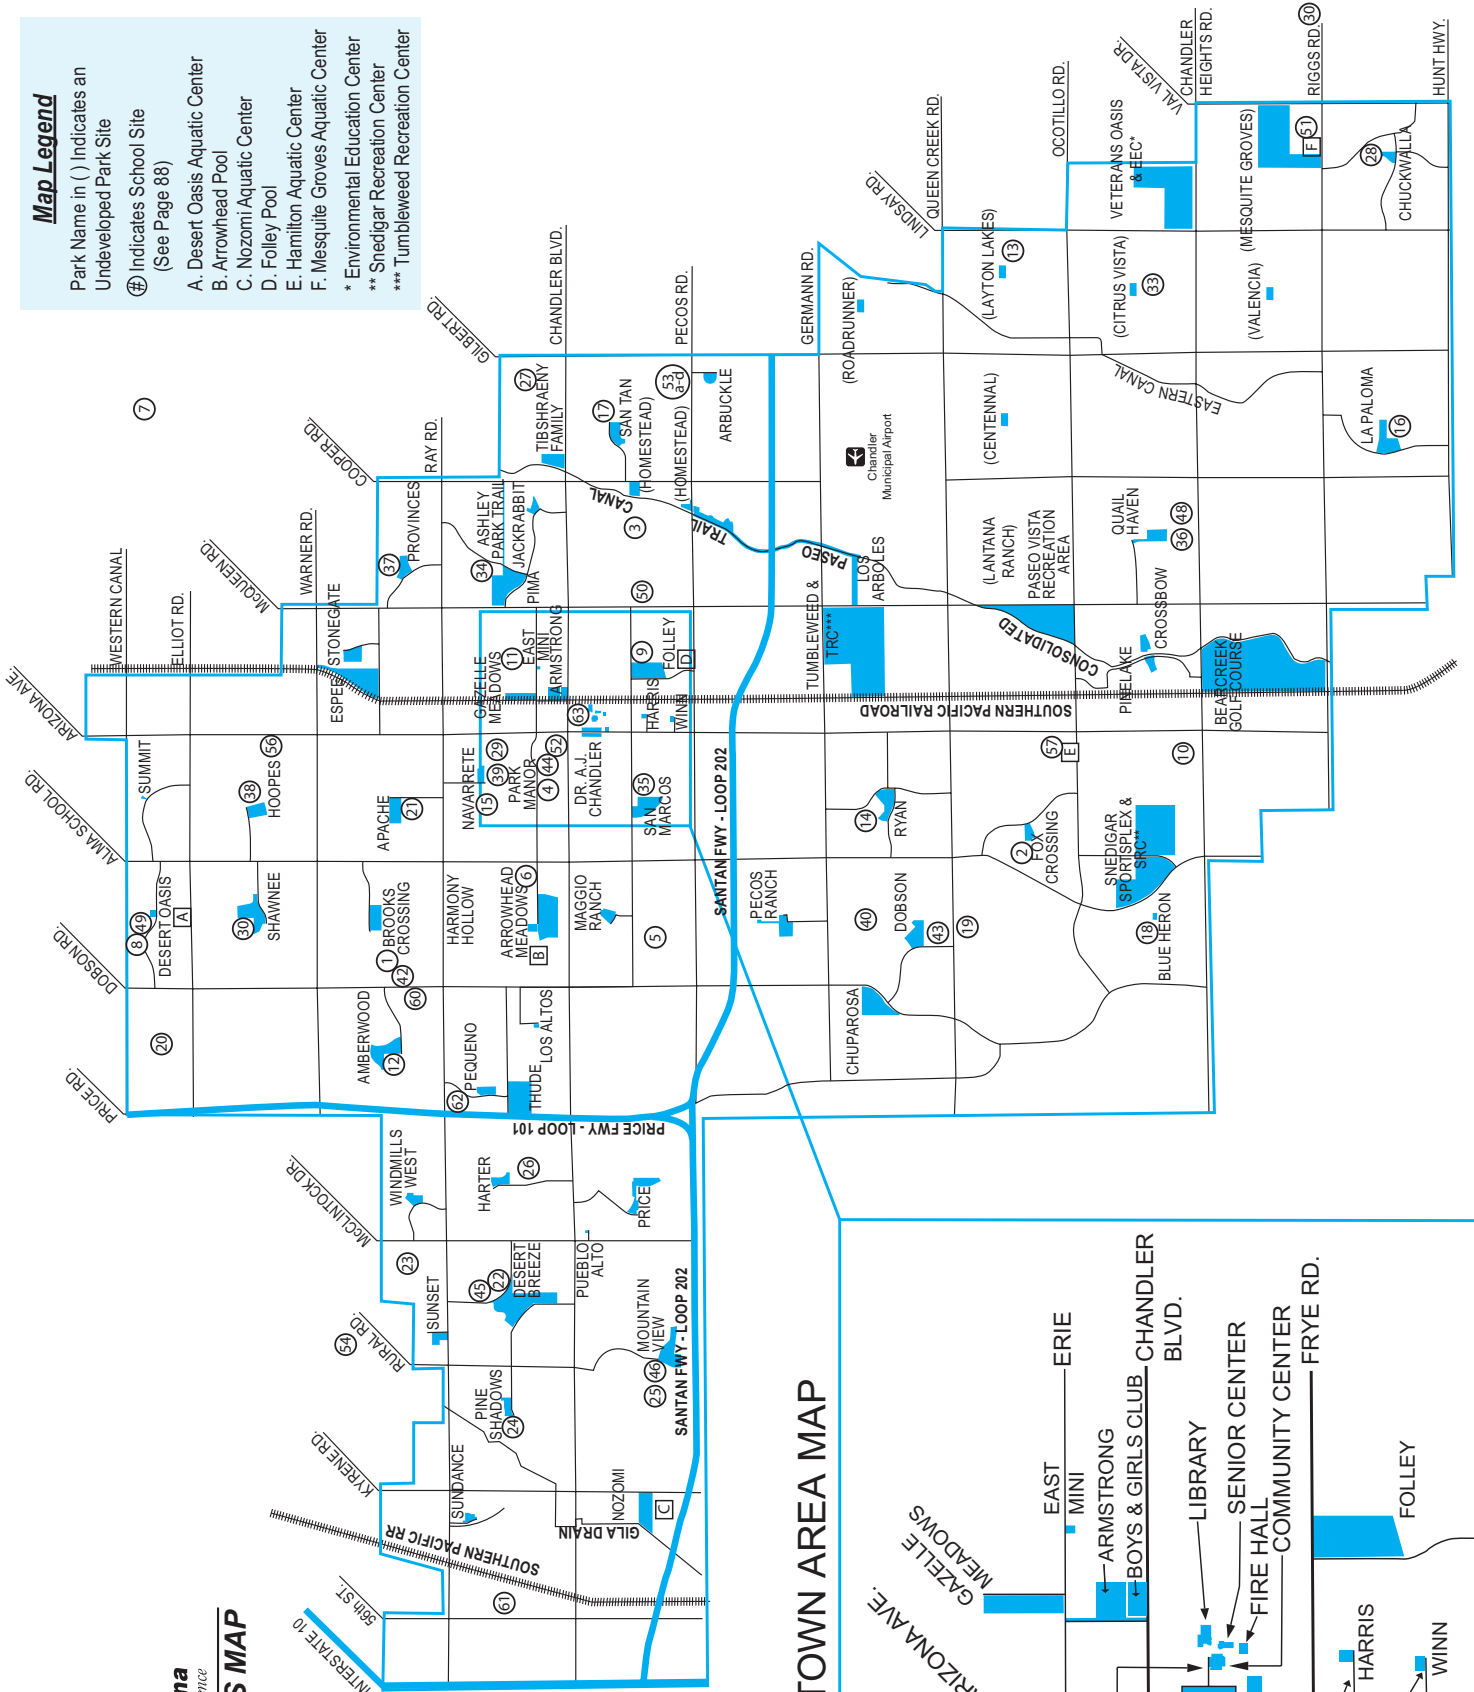

Chandler • Arizona
Where Values Make The Difference

PARKS SYSTEMS MAP

Map Legend

- Park Name in () Indicates an Undeveloped Park Site (See Page 88)
- (#) Indicates School Site
- A. Desert Oasis Aquatic Center
- B. Arrowhead Pool
- C. Nozomi Aquatic Center
- D. Folley Pool
- E. Hamilton Aquatic Center
- F. Mesquite Groves Aquatic Center
- * Environmental Education Center
- ** Snedigar Recreation Center
- *** Tumbleweed Recreation Center

DOWNTOWN AREA MAP