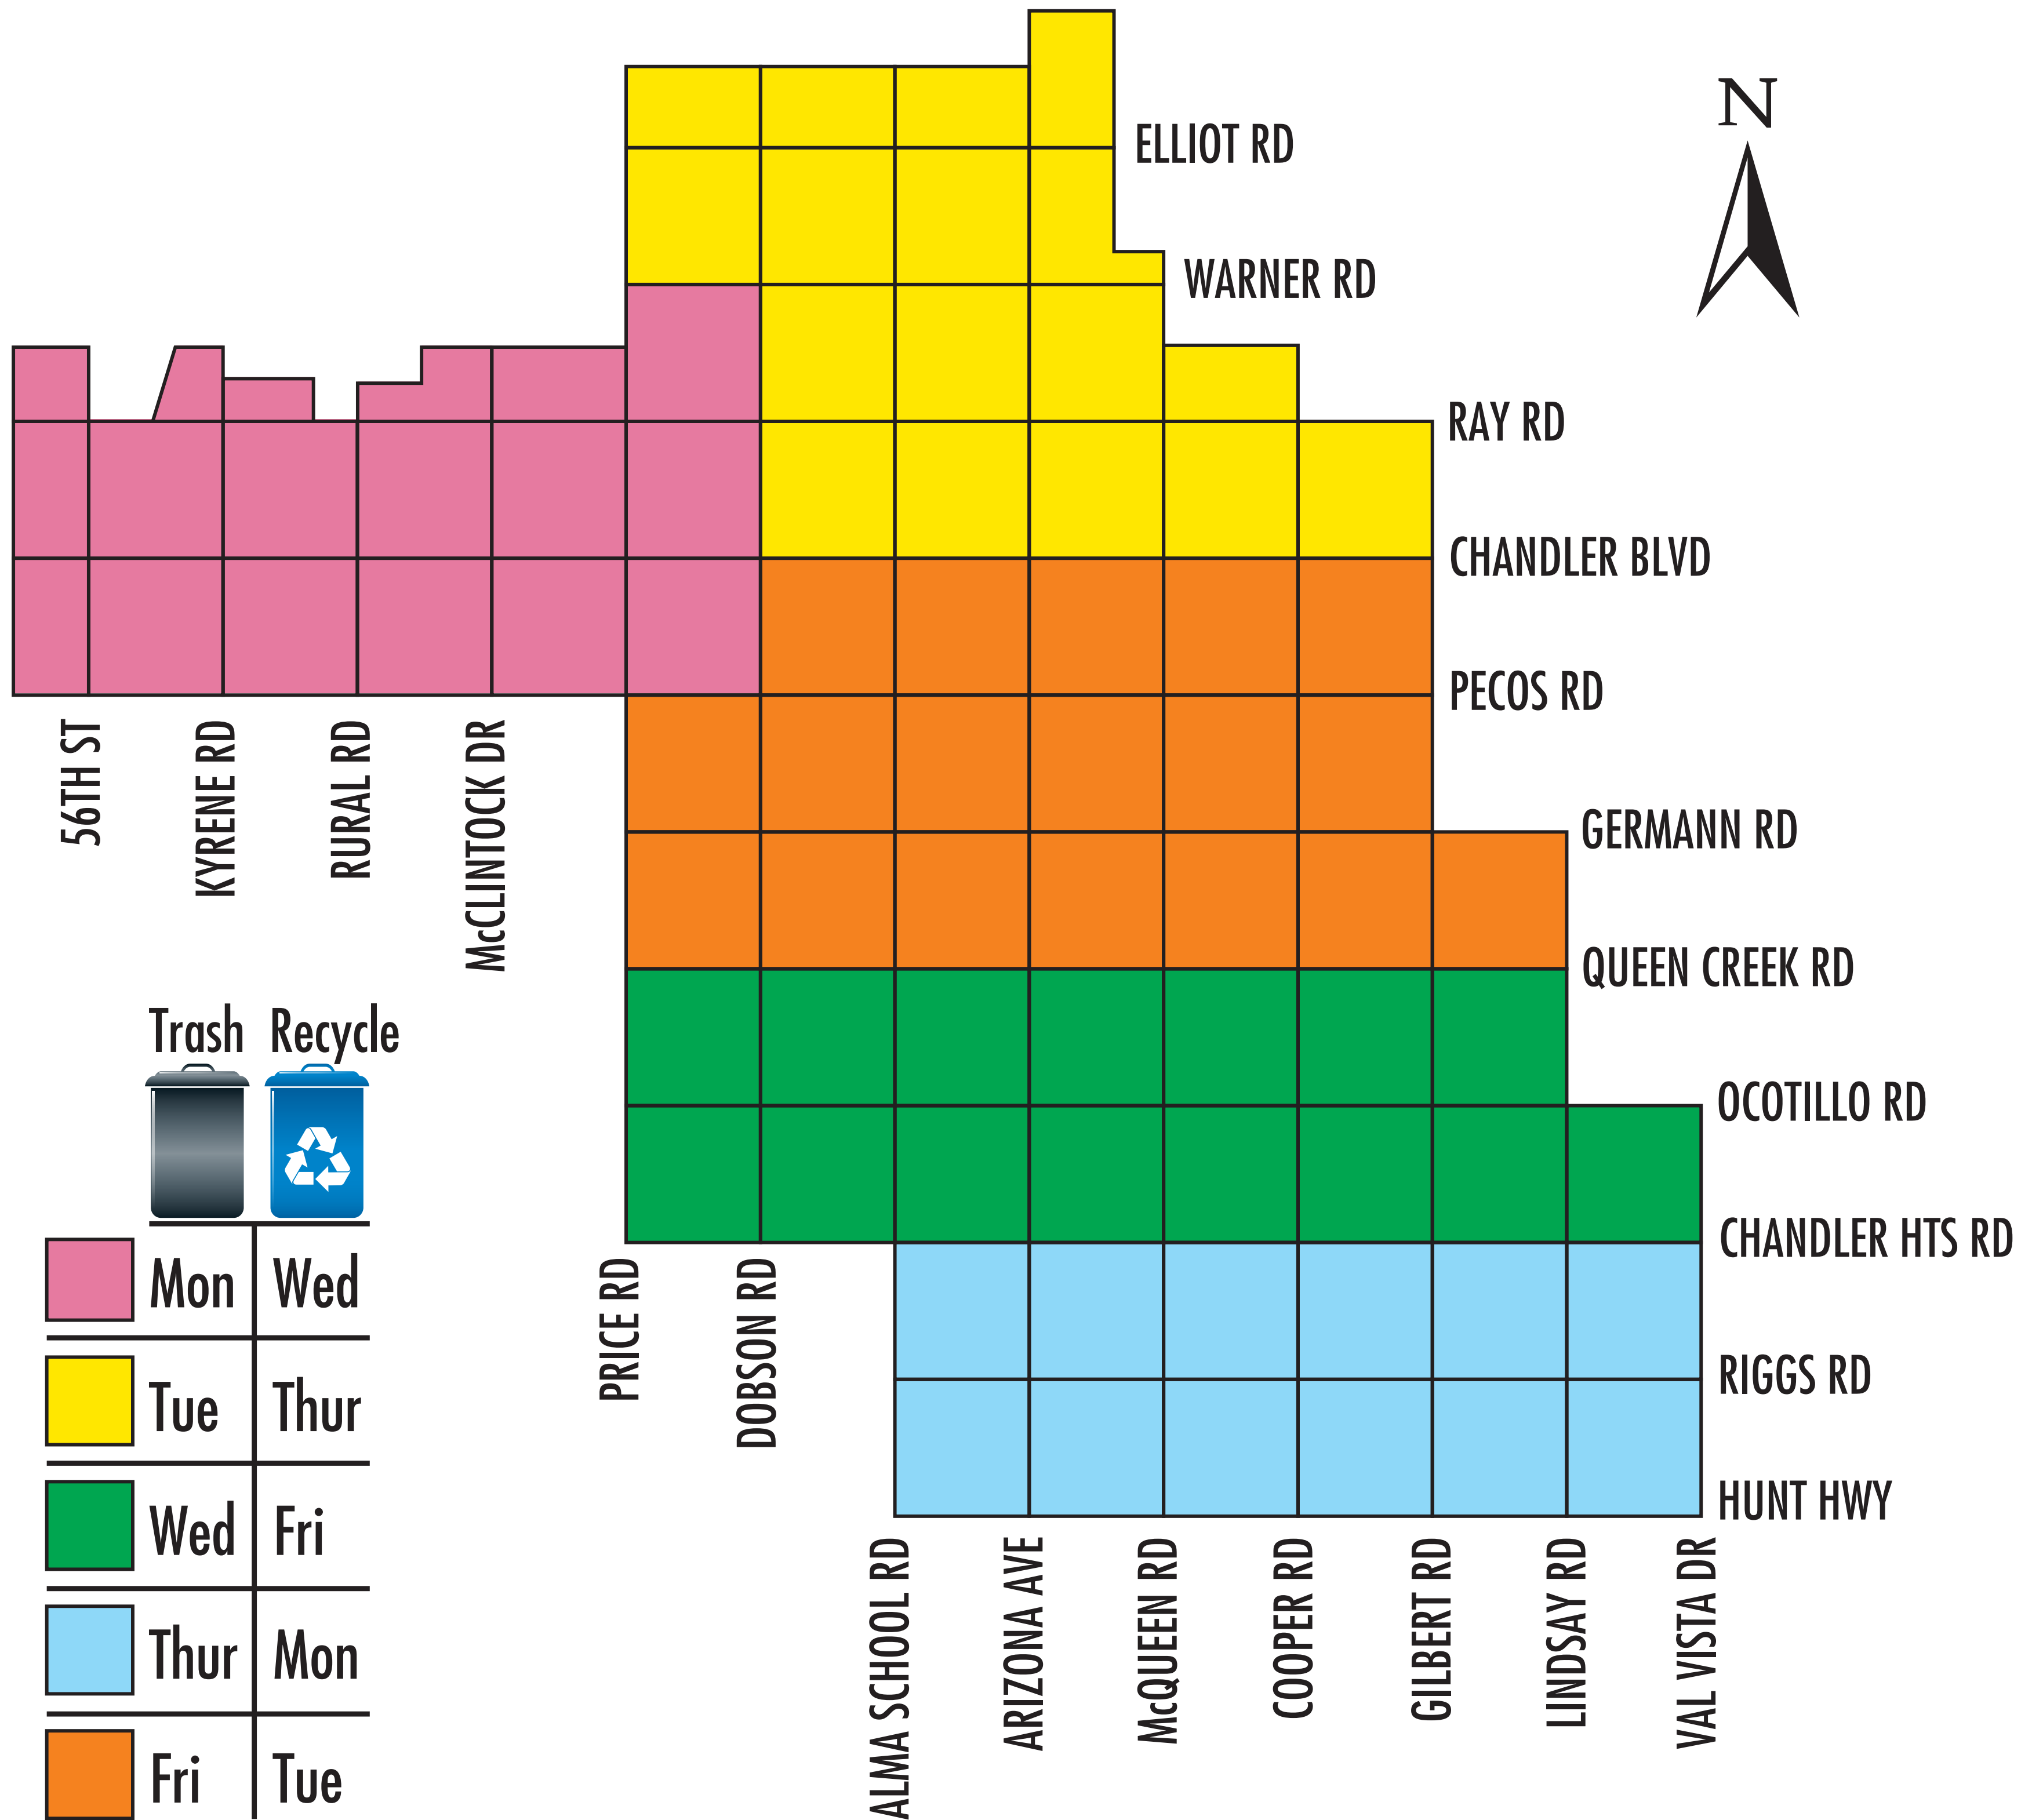

IMPORTANT NOTICE TRASH & RECYCLING DAYS CHANGING

Starting the week of March 6, 2017

Trash & Recycling Curbside Collection Days

Alley Trash Collection Days

- Collection change is necessary due to residential growth throughout the City
- The change in pick up days will increase efficiencies with collection services
- Trash and recycling is collected between 6 a.m. and 5 p.m. on your collection day
Exact collection time varies due to load capacity, traffic, and weather
- Per City Code: Containers shall be at the curb before 6 a.m. on the collection day, but not placed at the curb before 6 p.m. the night before collection

Not everyone's collection days are changing
See map for details

City of Chandler
Solid Waste Services
chandleraz.gov/recycle
480-782-3510

Chandler • Arizona
Where Values Make The Difference

Mayor Jay Tibshraeny & City Council