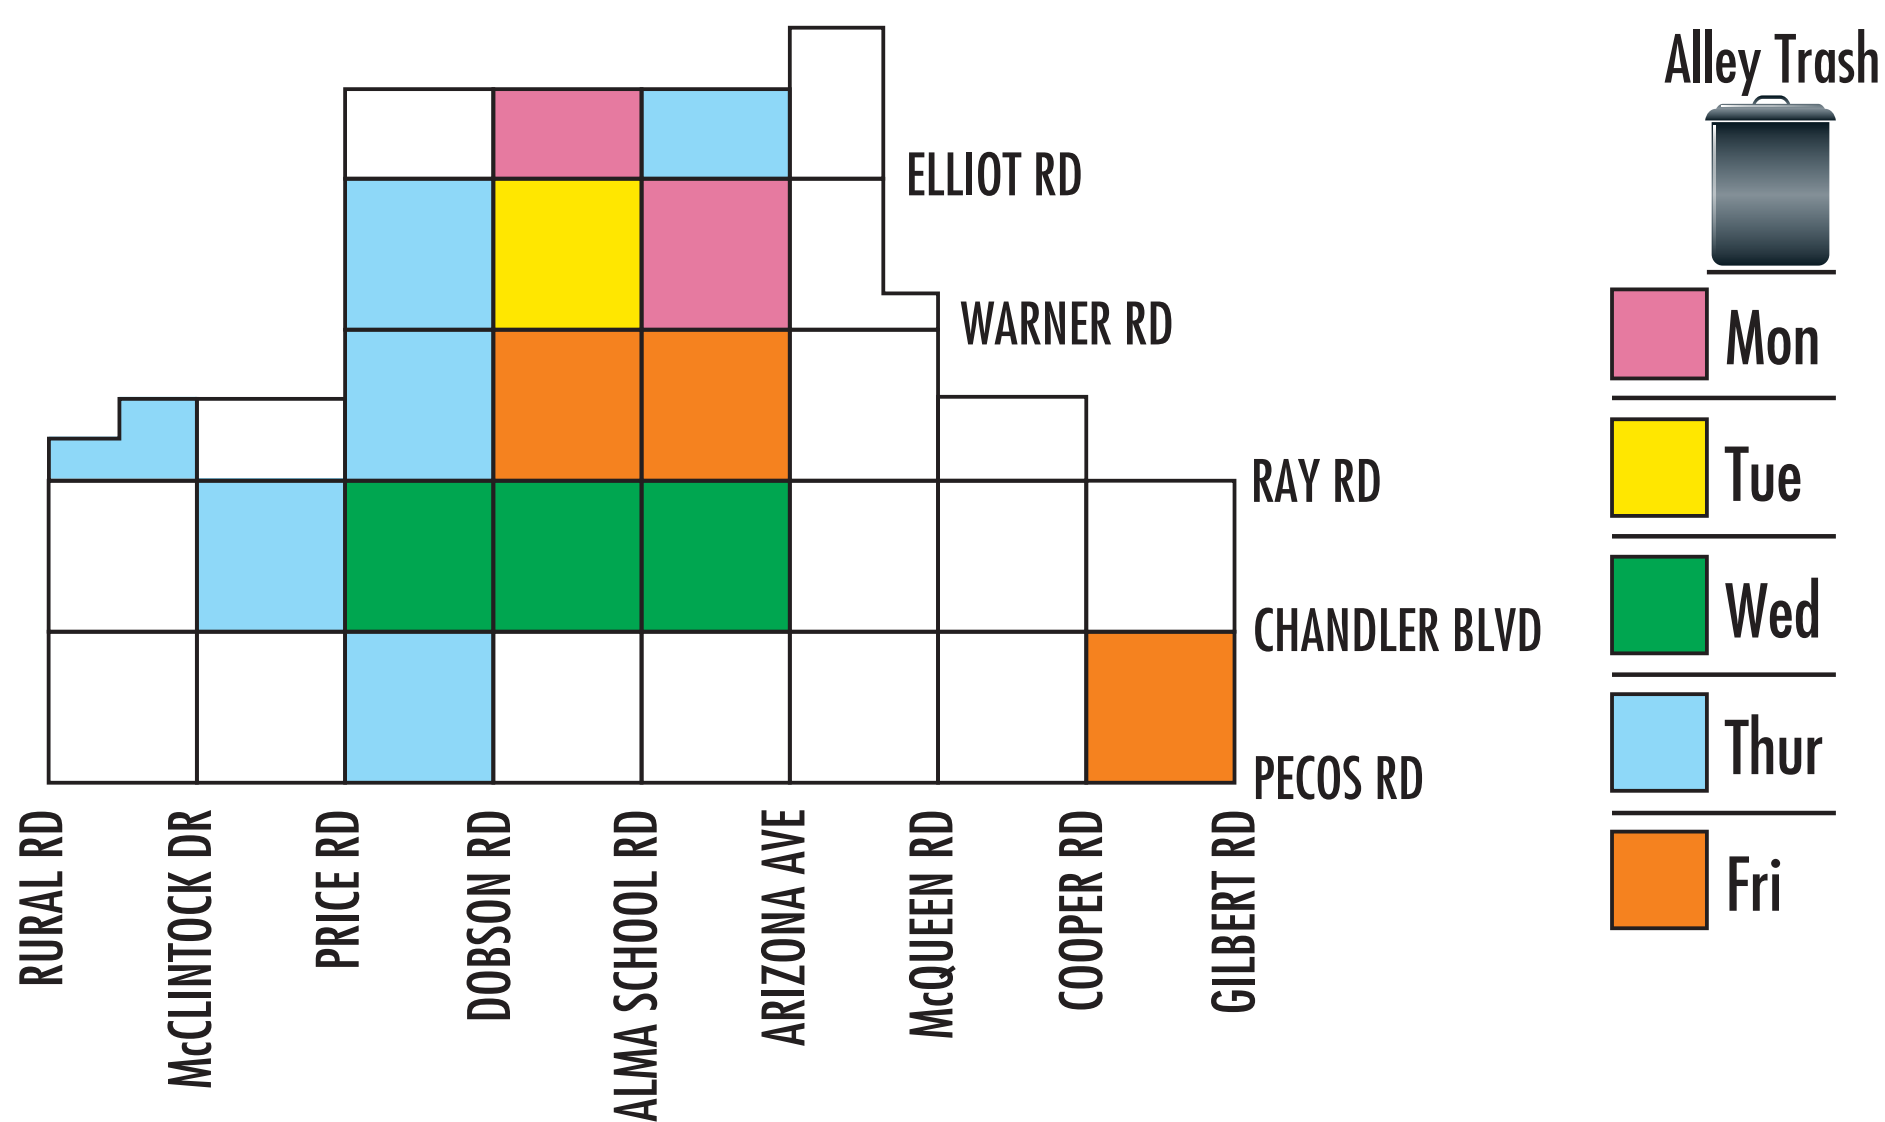

IMPORTANT NOTICE TRASH & RECYCLING DAYS CHANGING

Starting the week of March 6, 2017

Trash & Recycling Curbside Collection Days

Alley Trash Collection Days

- Collection change is necessary due to residential growth throughout the City
- The change in pick up days will increase efficiencies with collection services
- Trash and recycling is collected between 6 a.m. and 5 p.m. on your collection day
Exact collection time varies due to load capacity, traffic, and weather
- Per City Code: Containers shall be at the curb before 6 a.m. on the collection day, but not placed at the curb before 6 p.m. the night before collection

Not everyone's collection days are changing
See map for details

City of Chandler
Solid Waste Services
chandleraz.gov/recycle
480-782-3510

Chandler • Arizona
Where Values Make The Difference

Mayor Jay Tibshraeny & City Council