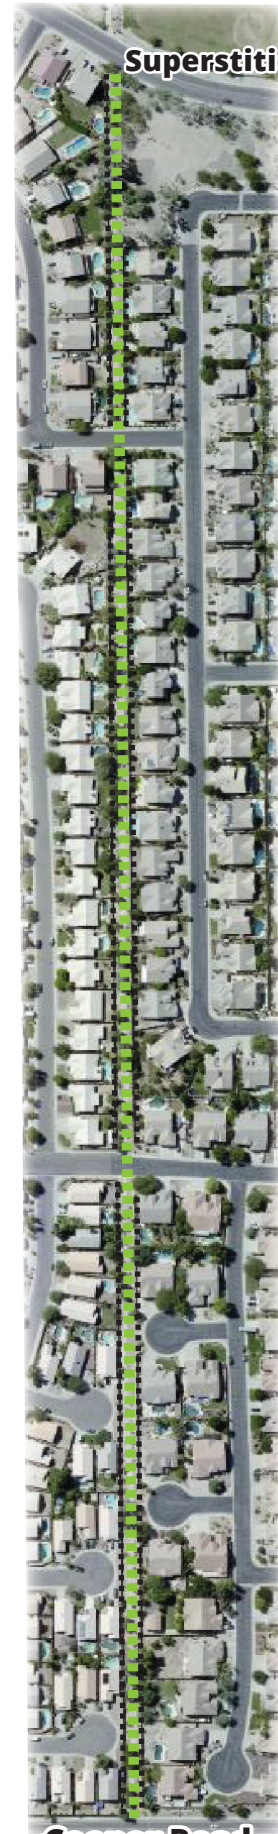

ASHLEY TRAIL

629 N. Tower Ave. | 85225

- FENCING
- ■ ■ WALKING PATH (+/- 0.65 MILES)

Superstition Blvd.

Cooper Road