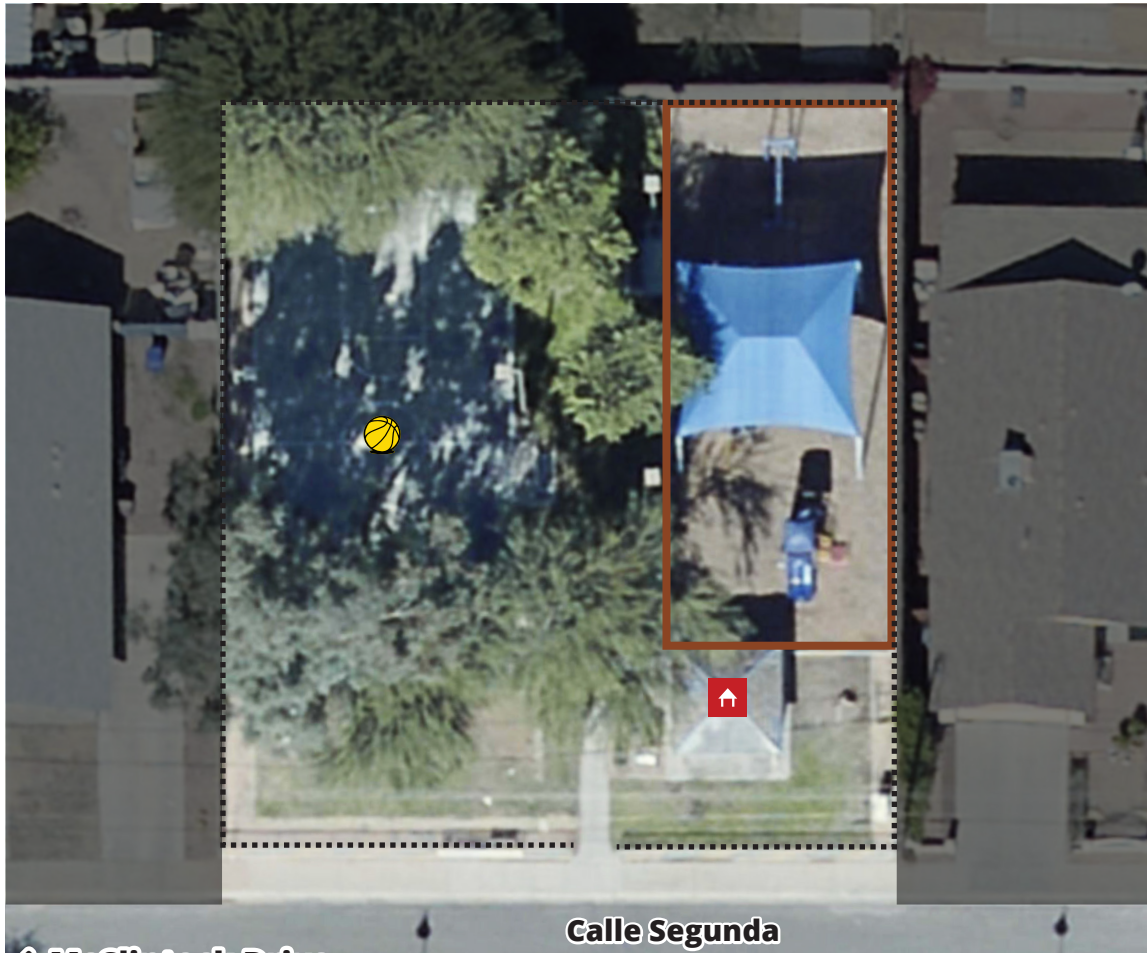

PUEBLO ALTO PARK

3948 W. Calle Segunda St. | 85226

← McClintock Drive

-  PAVILION
-  FENCING
-  PLAY AREA
-  BASKETBALL COURT W/ LIGHTS