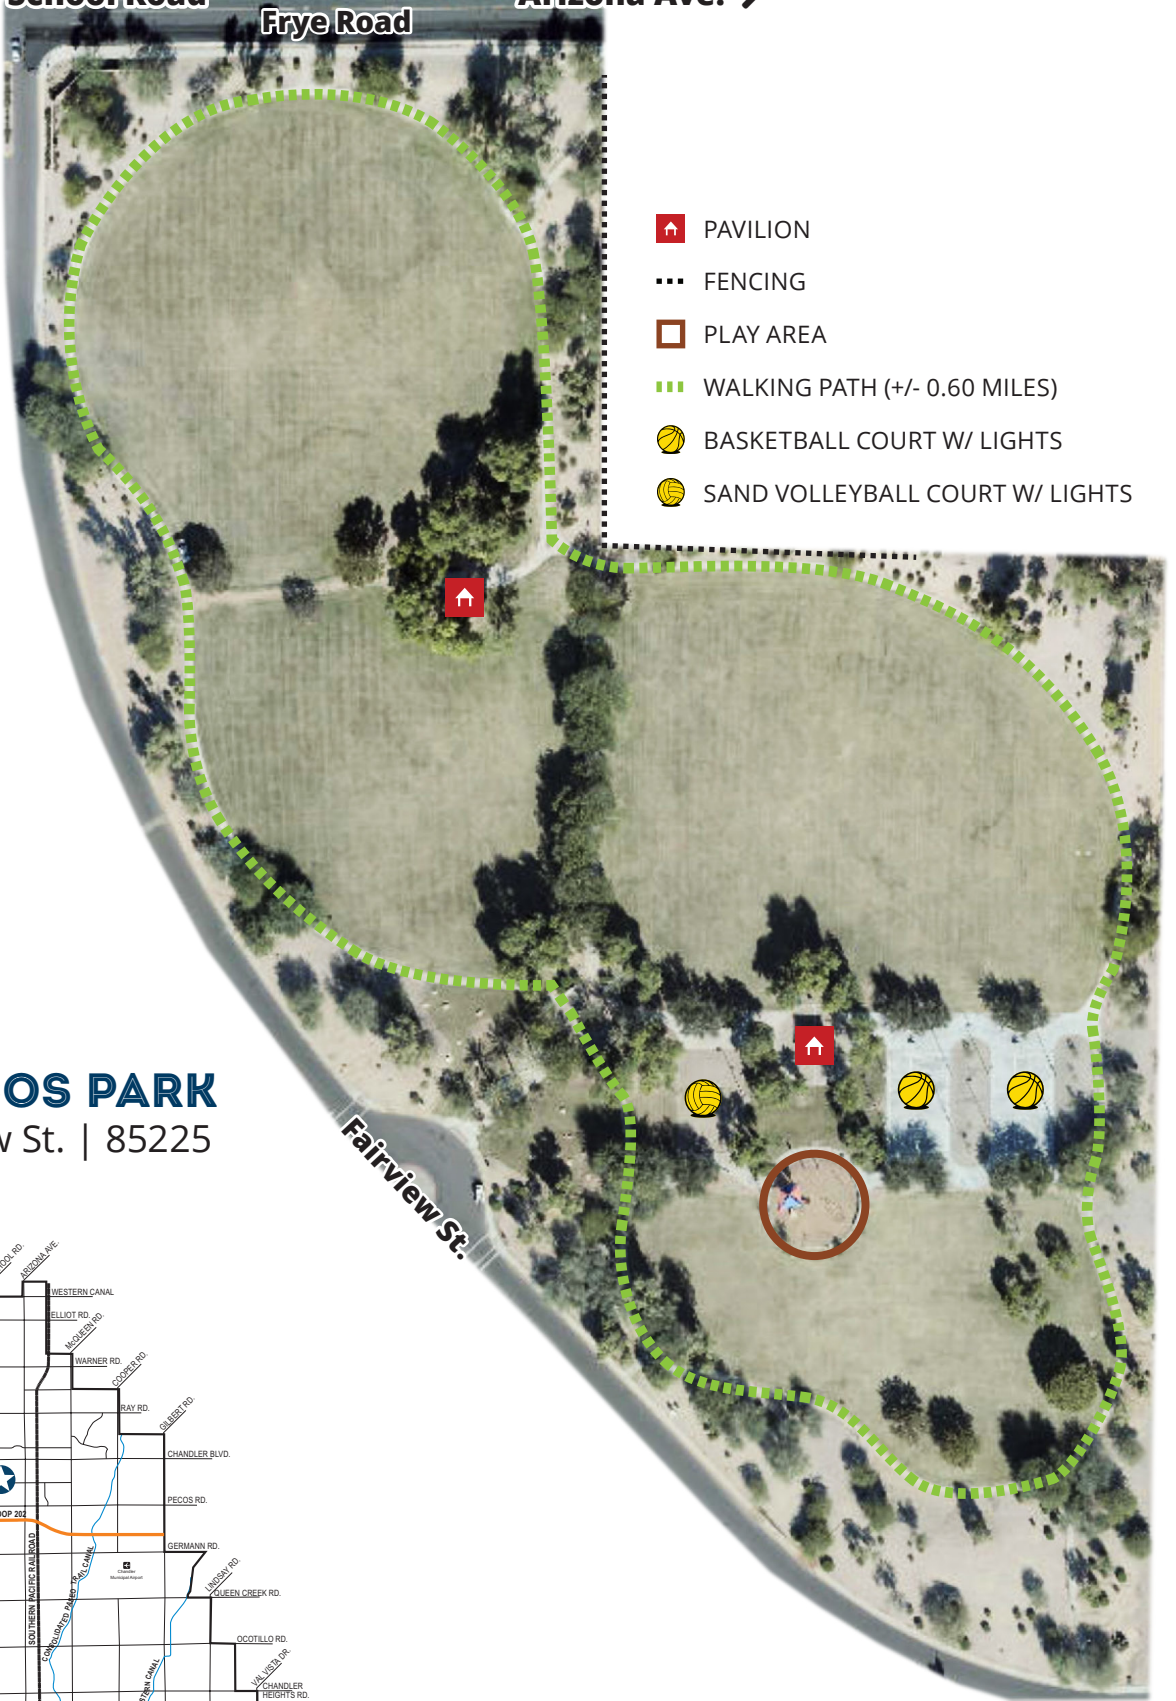

← Alma School Road Frye Road Arizona Ave. →

-  PAVILION
-  FENCING
-  PLAY AREA
-  WALKING PATH (+/- 0.60 MILES)
-  BASKETBALL COURT W/ LIGHTS
-  SAND VOLLEYBALL COURT W/ LIGHTS

# SAN MARCOS PARK

712 W. Fairview St. | 85225