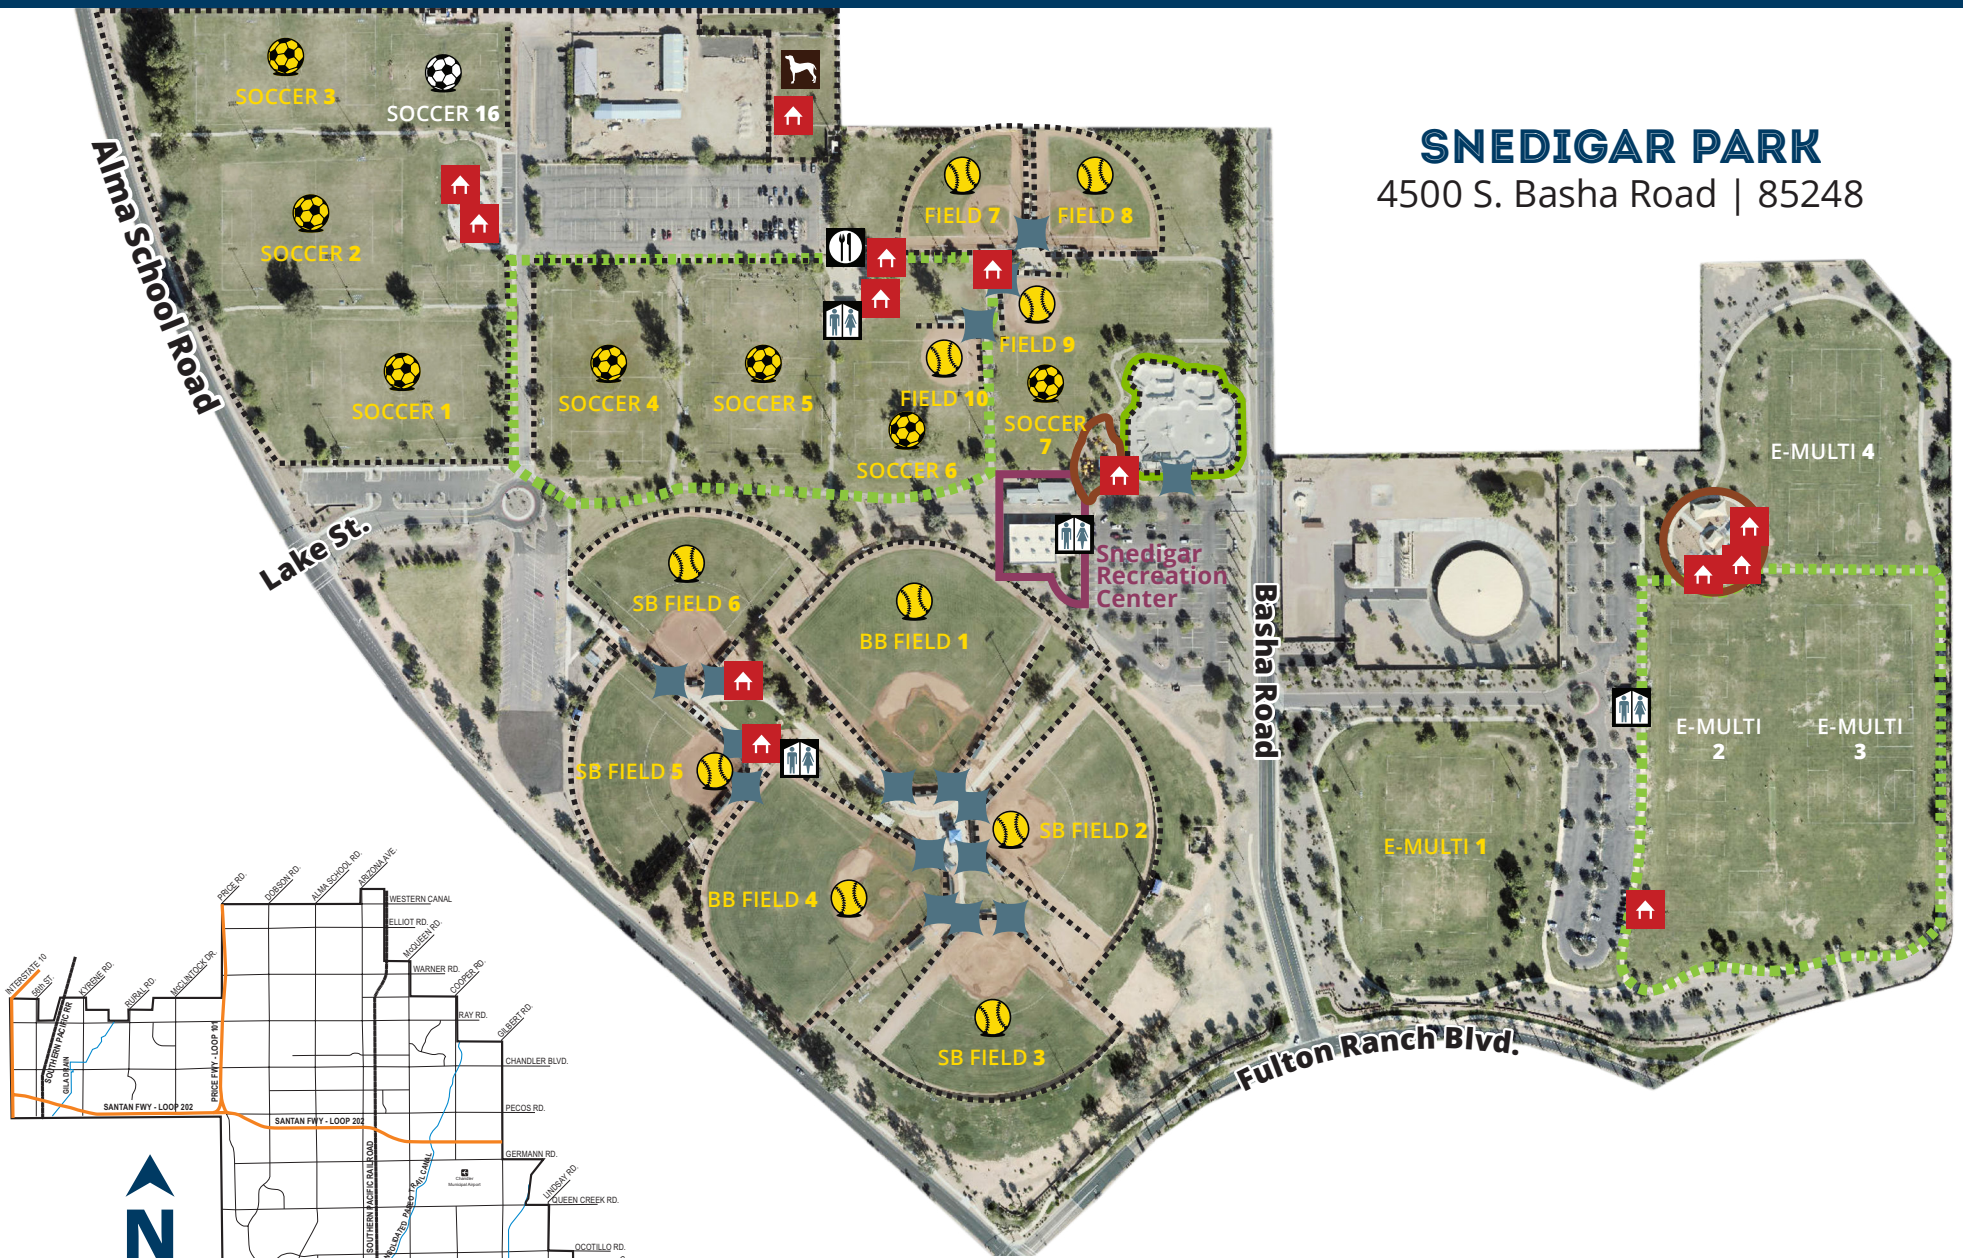

SNEDIGAR PARK

4500 S. Basha Road | 85248

-  PAVILION
-  PLAY AREA
-  BASEBALL/SOFTBALL FIELD W/ LIGHTS
-  CONCESSION STAND
-  RECREATION FACILITY
-  SOCCER FIELD
-  COVERED AWNING SEATING
-  REST ROOMS
-  SOCCER FIELD W/ LIGHTS
-  DOG PARK
-  SKATE PARK
-  FENCING
-  WALKING PATH (+/- 0.48 MILES)