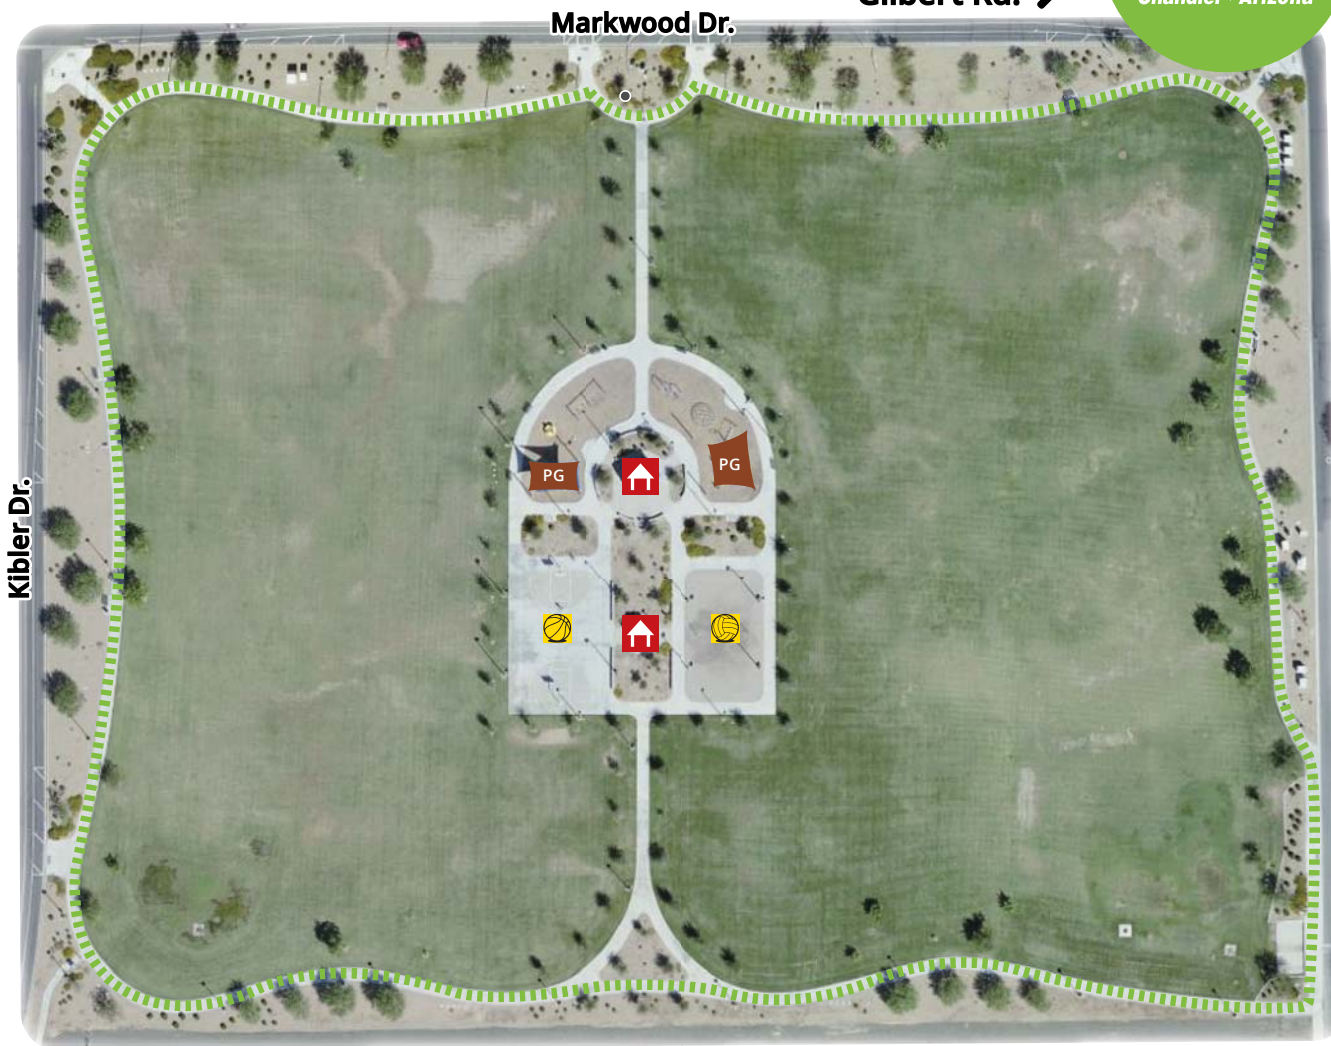

Chandler • Arizona

CENTENNIAL PARK

2475 E. Markwood Dr. | 85286

Gilbert Rd. →

-  WALKING PATH (APPROX. 0.5 MILES)
-  COVERED PLAYGROUND
-  PAVILION
-  SAND VOLLEYBALL COURT
-  BASKETBALL COURT
-  COURTS WITH LIGHTS

Markwood Dr.

Kibler Dr.

← Cooper Rd.