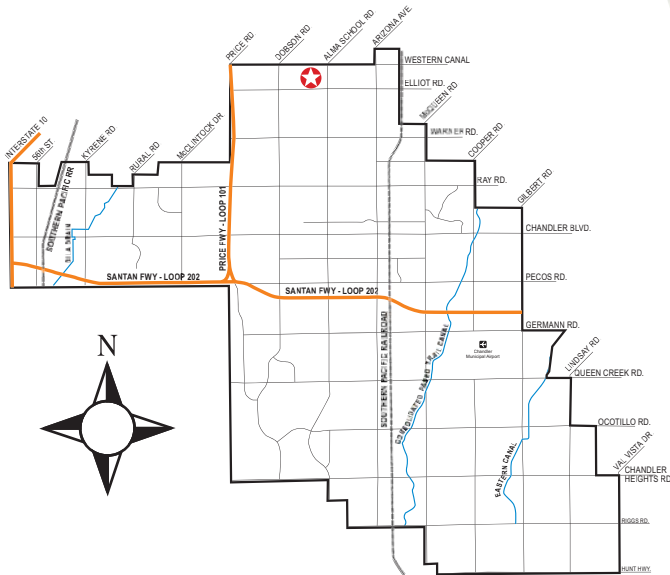

Chandler · Arizona

DESERT OASIS PARK

1400 W. Summit Place | 85224

-  COVERED PLAYGROUND
-  PAVILION
-  SAND VOLLEYBALL COURT

Alma School Rd. →