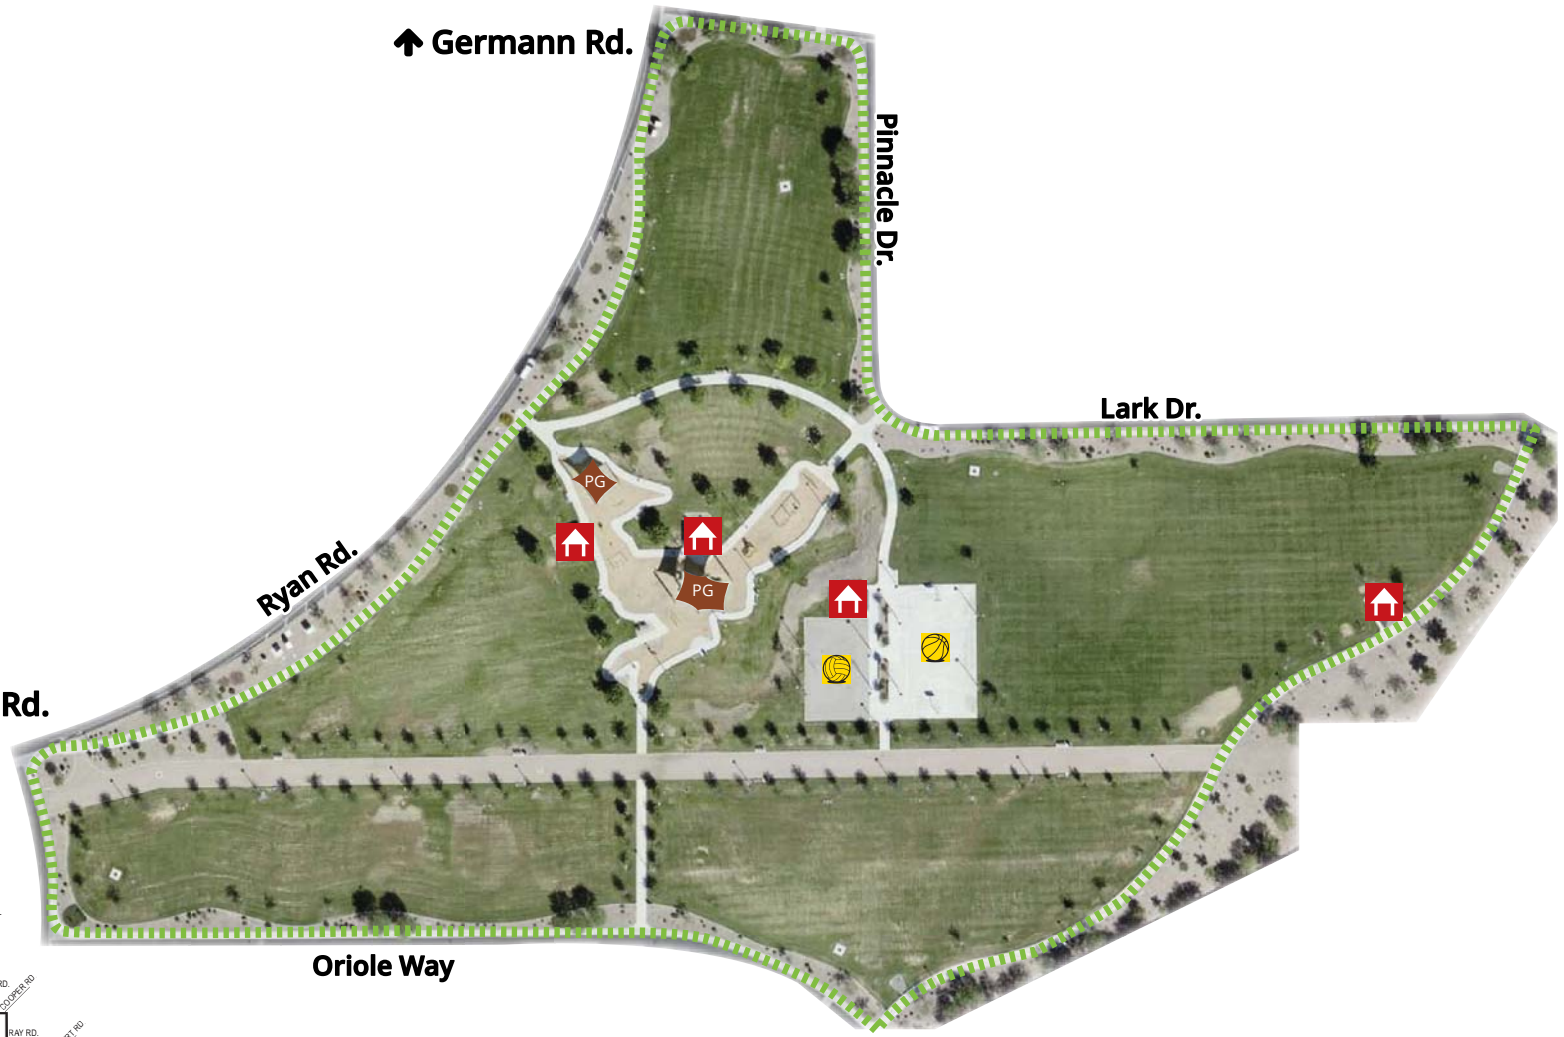

Chandler · Arizona

↑ Germann Rd.

Pinnacle Dr.

Lark Dr.

Ryan Rd.

← Gilbert Rd.

Oriole Way

# ROADRUNNER PARK

3495 E. Ryan Rd. | 85286

- WALKING PATH (0.63 MILES)
- PAVILION
- COVERED PLAYGROUND
- SAND VOLLEYBALL COURT
- BASKETBALL COURT
- FIELDS/COURTS WITH LIGHTS