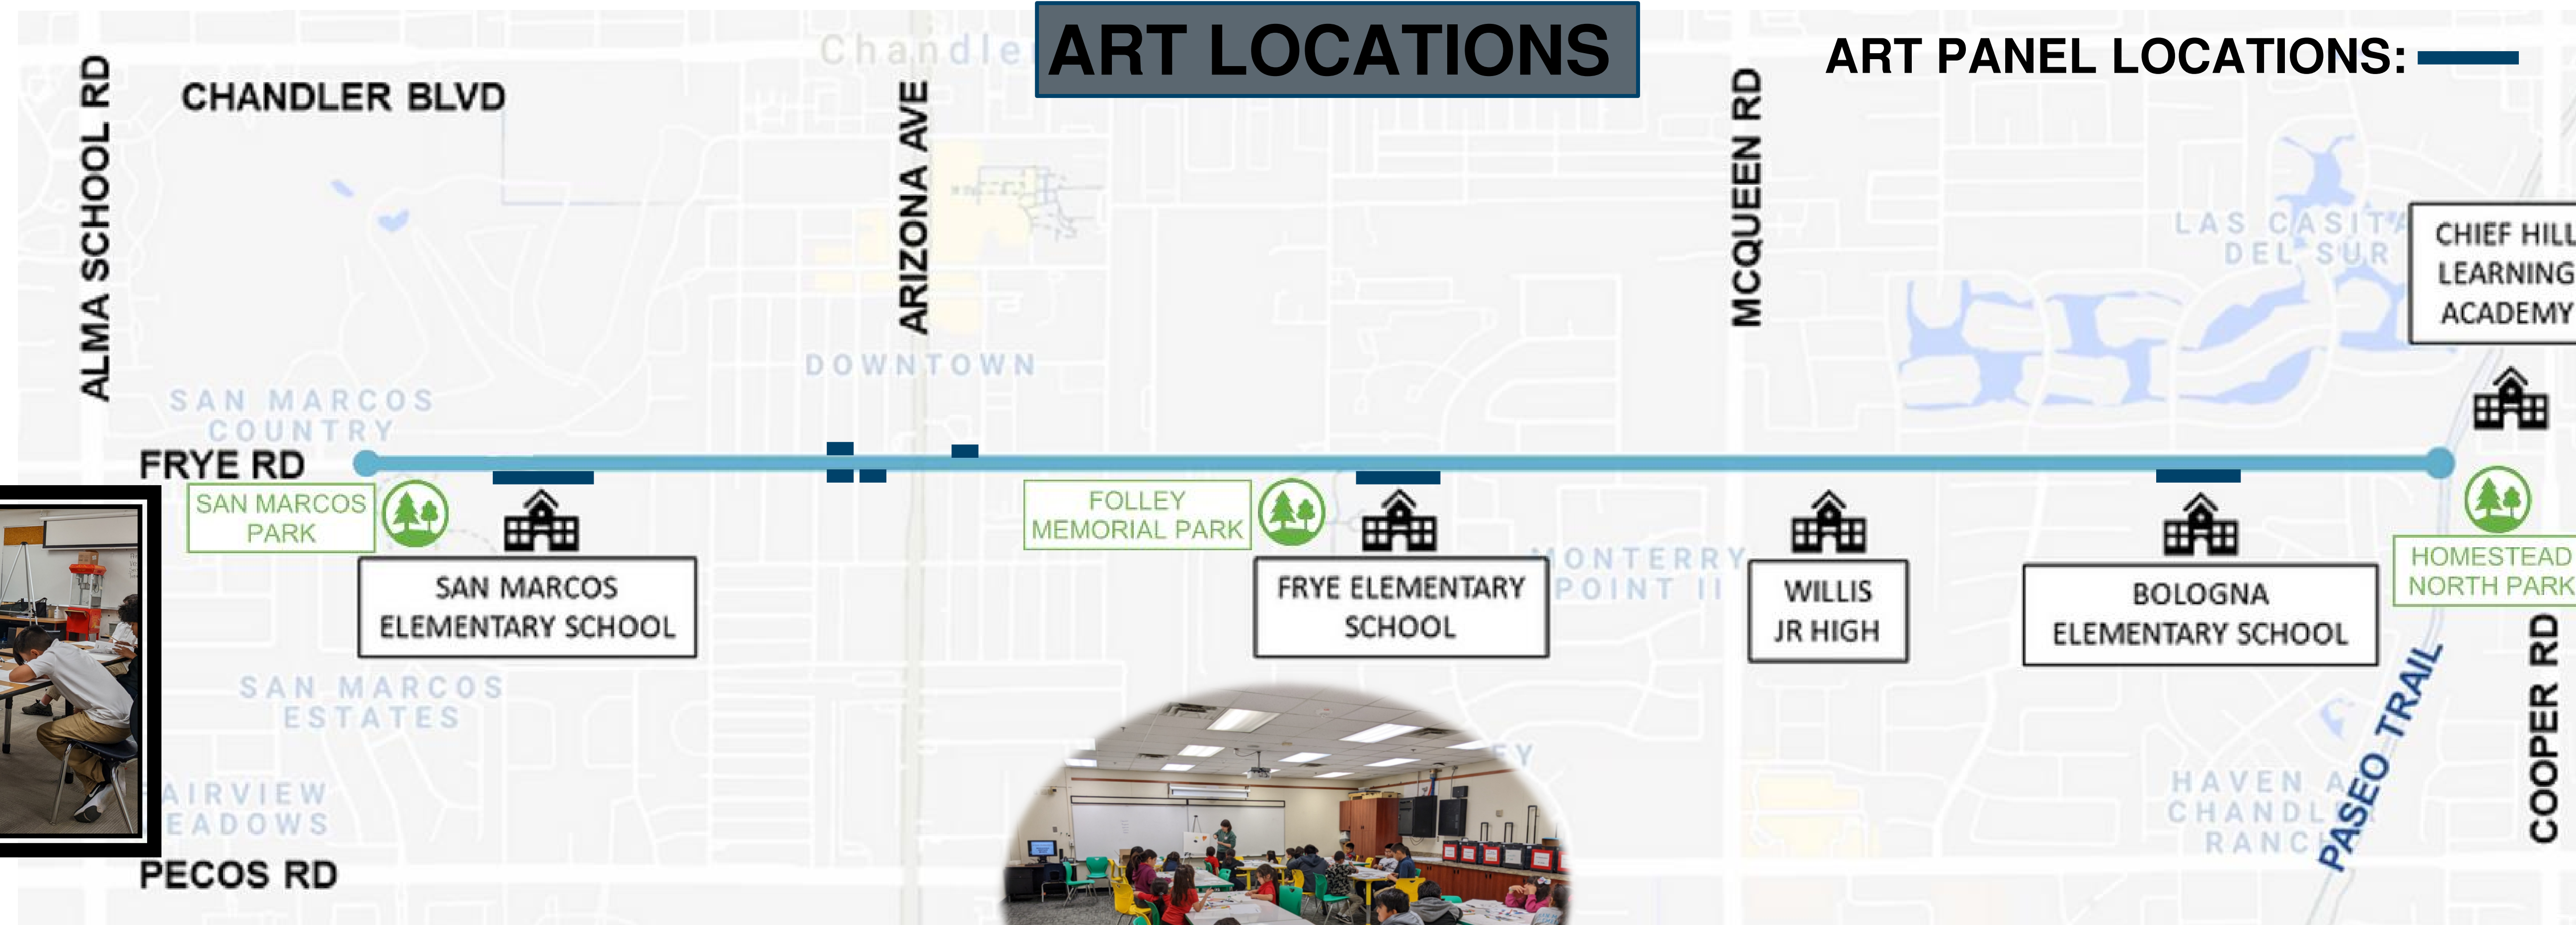

ART ELEMENTS

- The City is working with students at San Marcos, Frye, and Bologna Elementary Schools to develop student artwork for display in front of each school
- A professional artist will develop four unique designs for display near downtown Chandler

ART LOCATIONS

ART PANEL LOCATIONS:

FRYE ROAD PROTECTED BIKE LANES

1/2 Mile West of Arizona Avenue to Paseo Trail (Consolidated Canal)