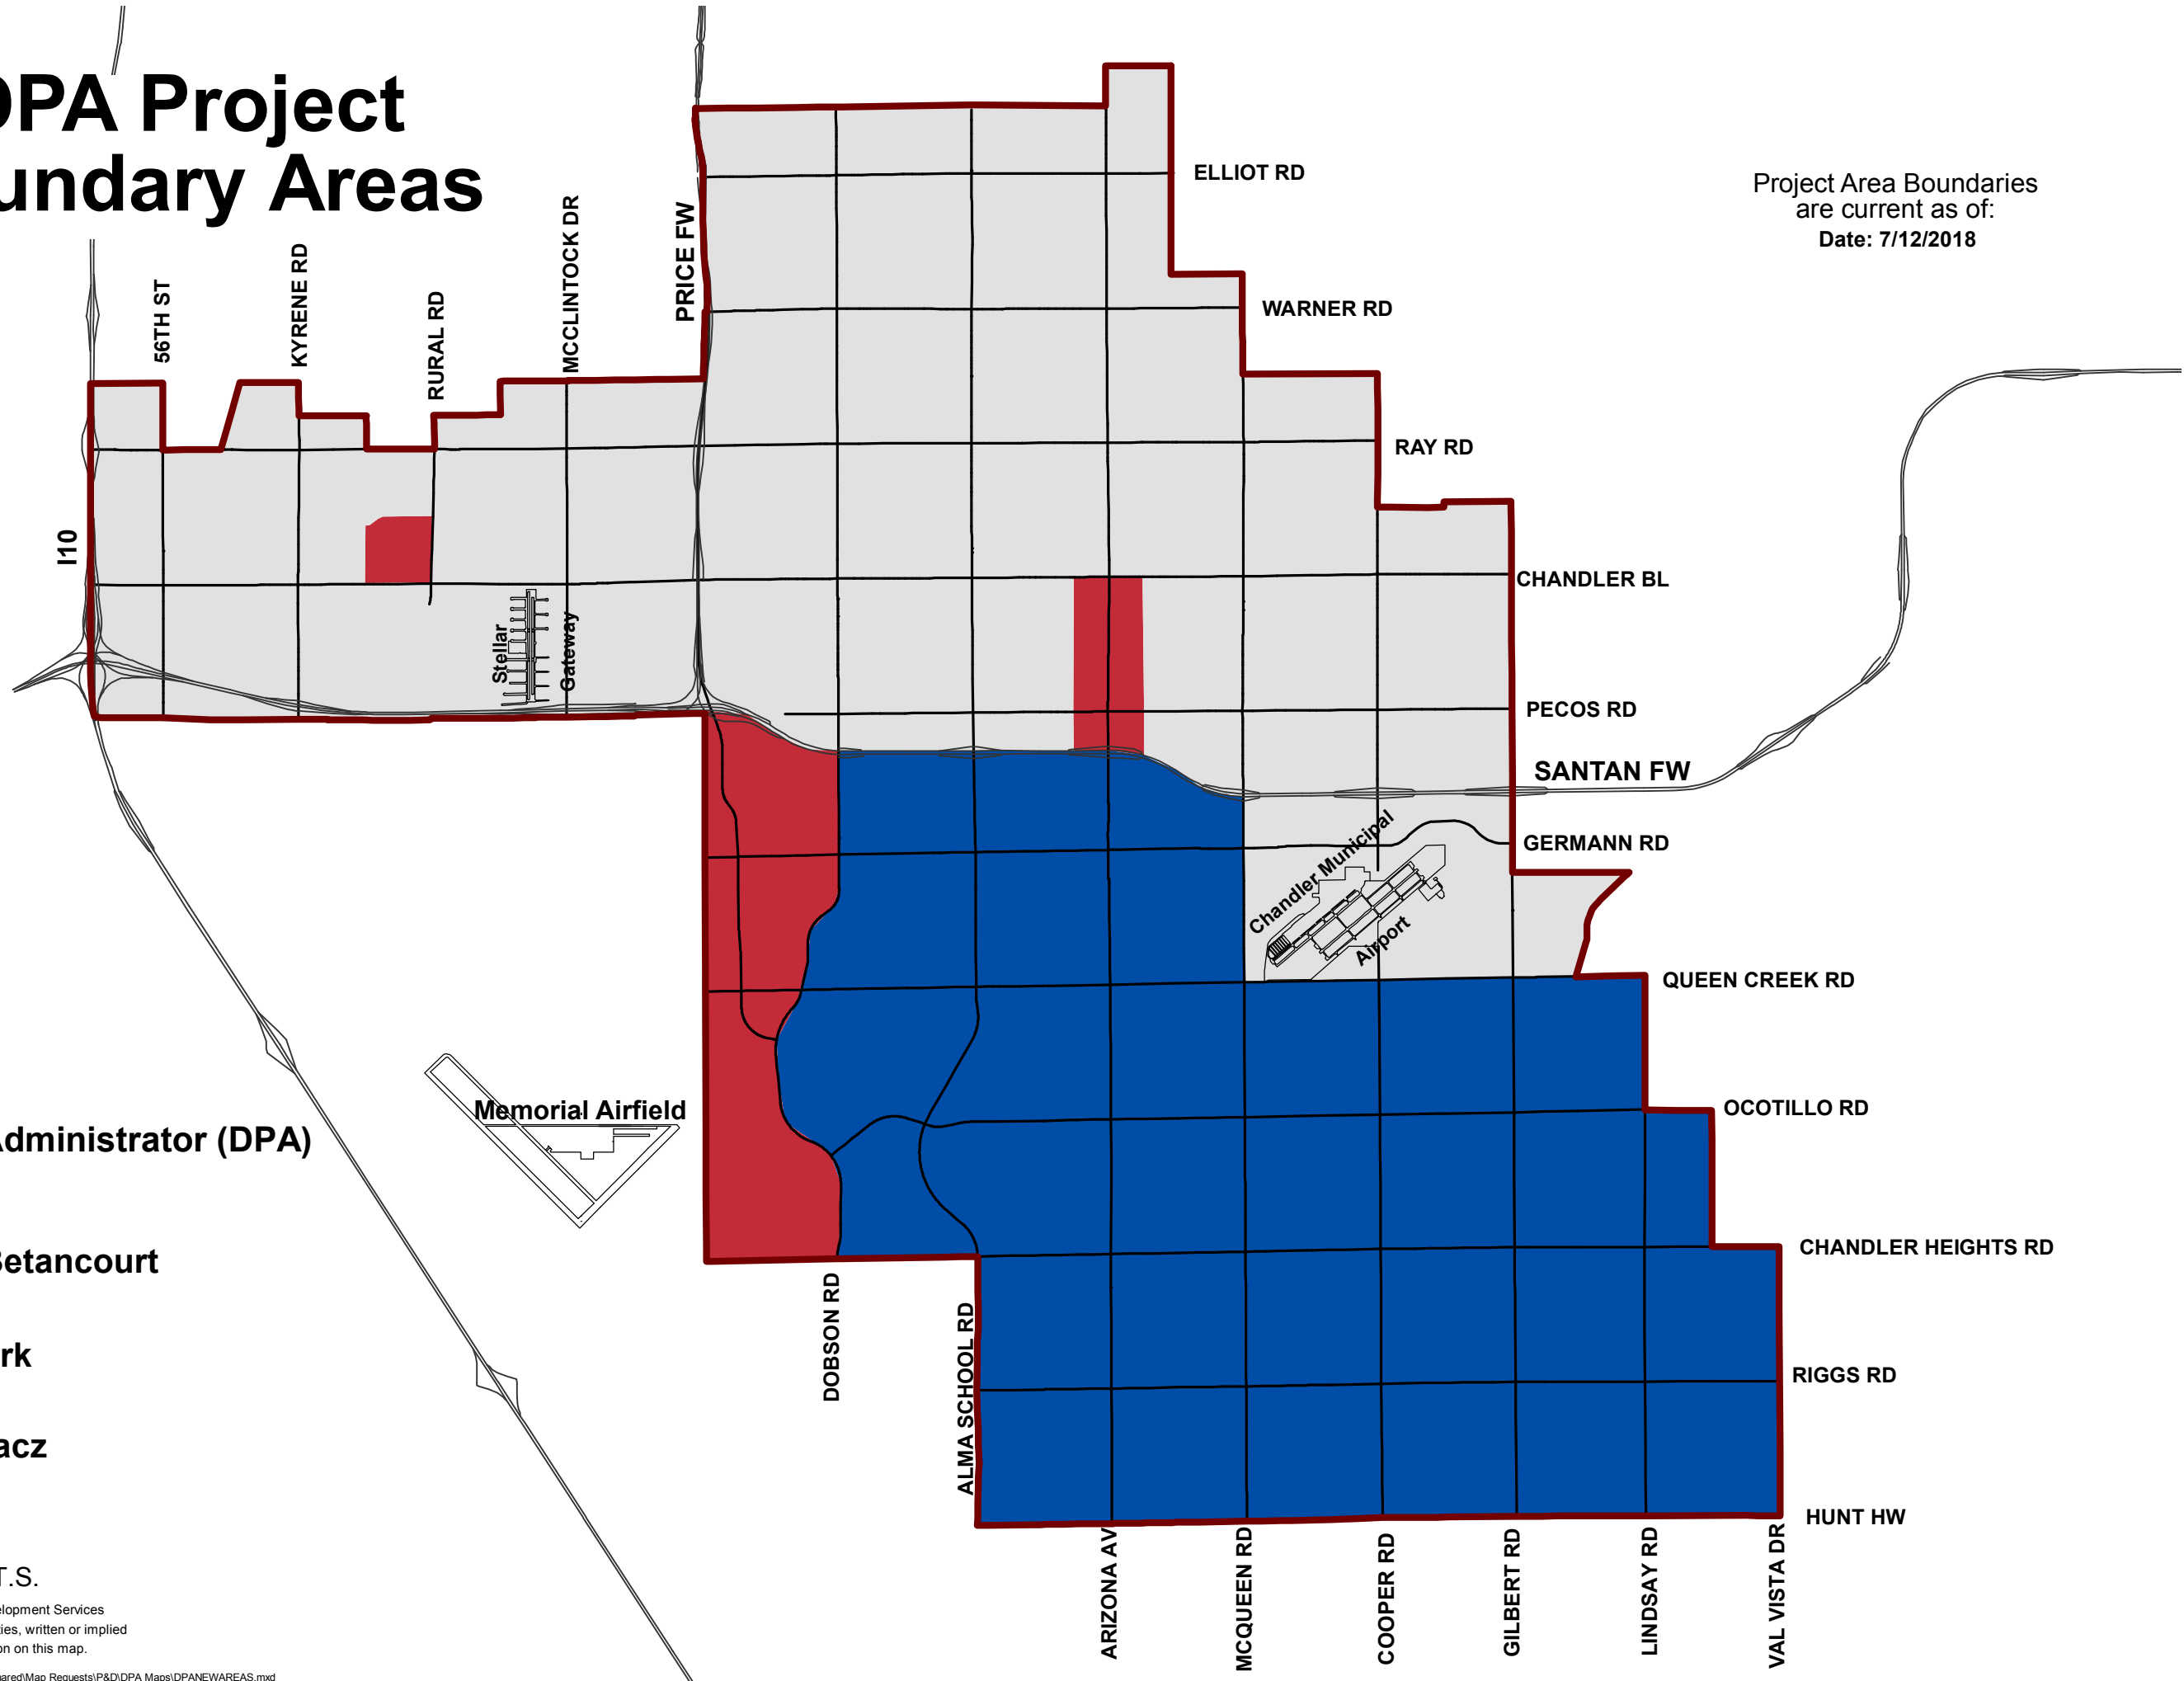

# DPA Project Boundary Areas

Project Area Boundaries are current as of:  
Date: 7/12/2018

## Development Project Administrator (DPA)

- Karen Betancourt
- Kim Clark
- Daryl Racz

MAP N.T.S.

The City of Chandler Development Services  
Department makes no warranties, written or implied  
regarding the information on this map.