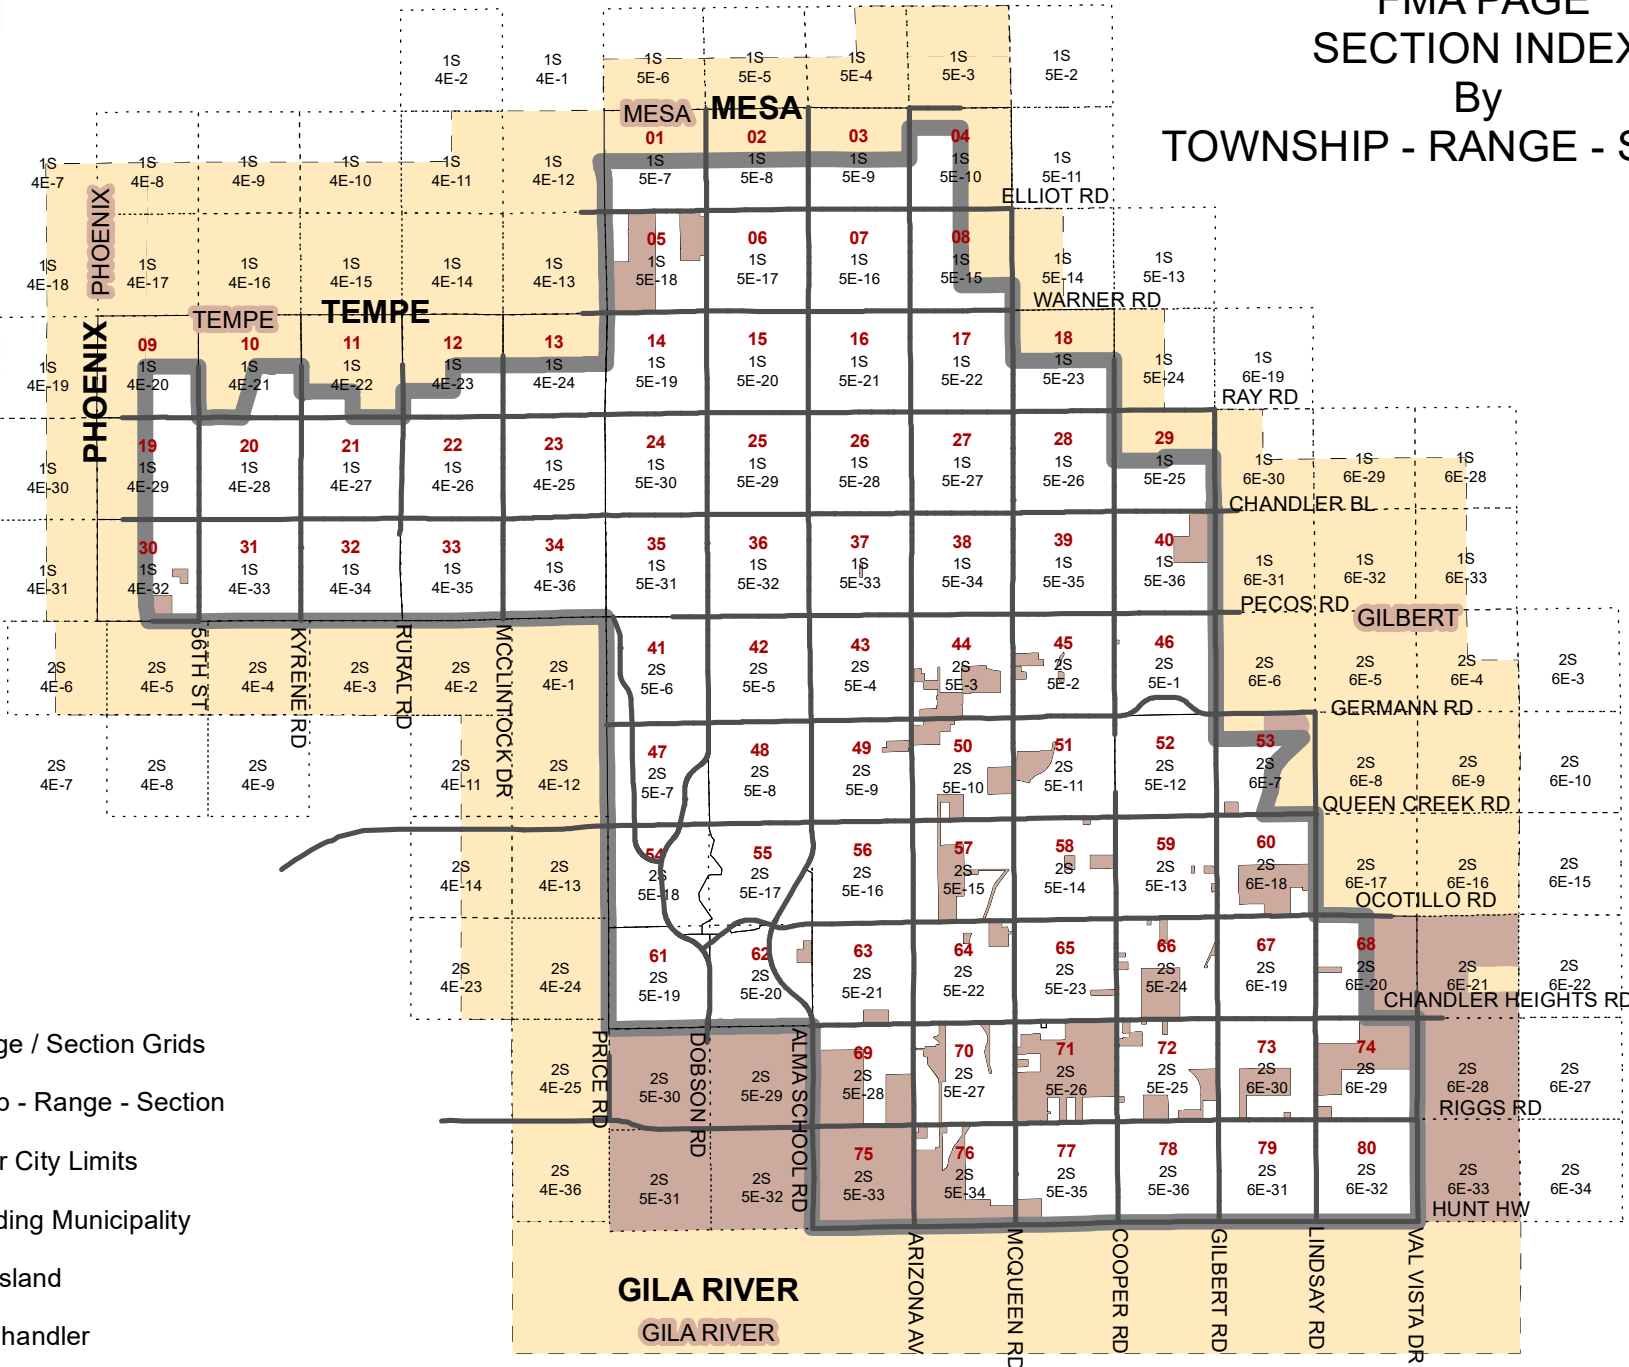

FMA PAGE SECTION INDEX By TOWNSHIP - RANGE - SECTION

- 1..80 FMA Page / Section Grids
- 1S..2S Township - Range - Section
- Chandler City Limits
- Surrounding Municipality
- County Island
- City of Chandler