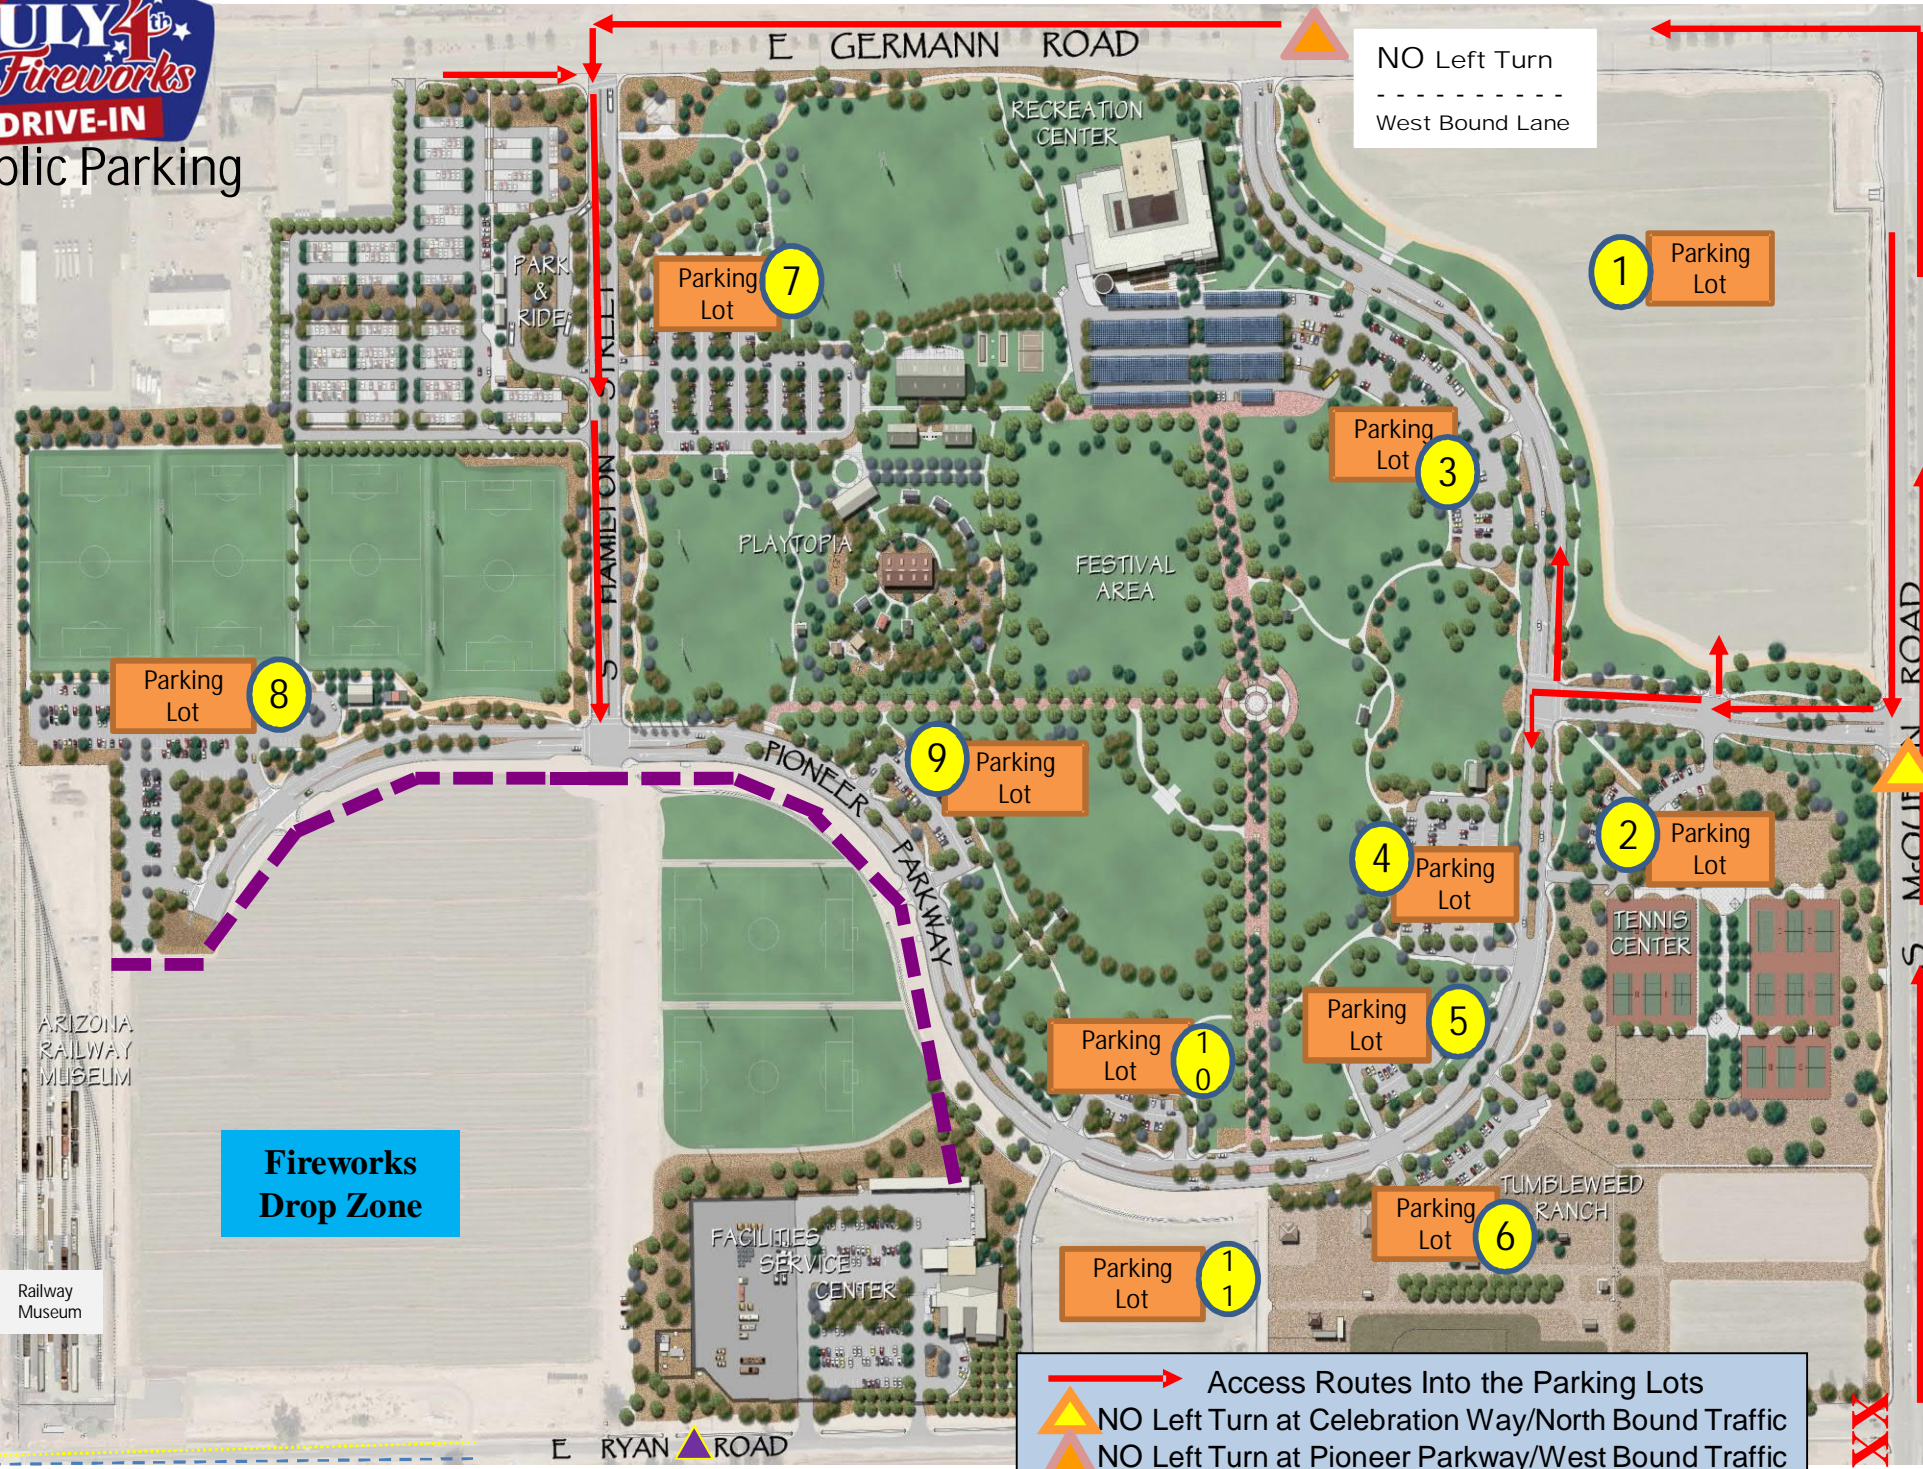

# Public Parking

UNION PACIFIC RAILROAD

ARIZONA RAILWAY MUSEUM

**Fireworks Drop Zone**

NO Left Turn  
-----  
West Bound Lane

NO Left Turn  
-----  
North Bound Lane

- Access Routes Into the Parking Lots
- NO Left Turn at Celebration Way/North Bound Traffic
- NO Left Turn at Pioneer Parkway/West Bound Traffic

Railway Museum

E RYAN ROAD