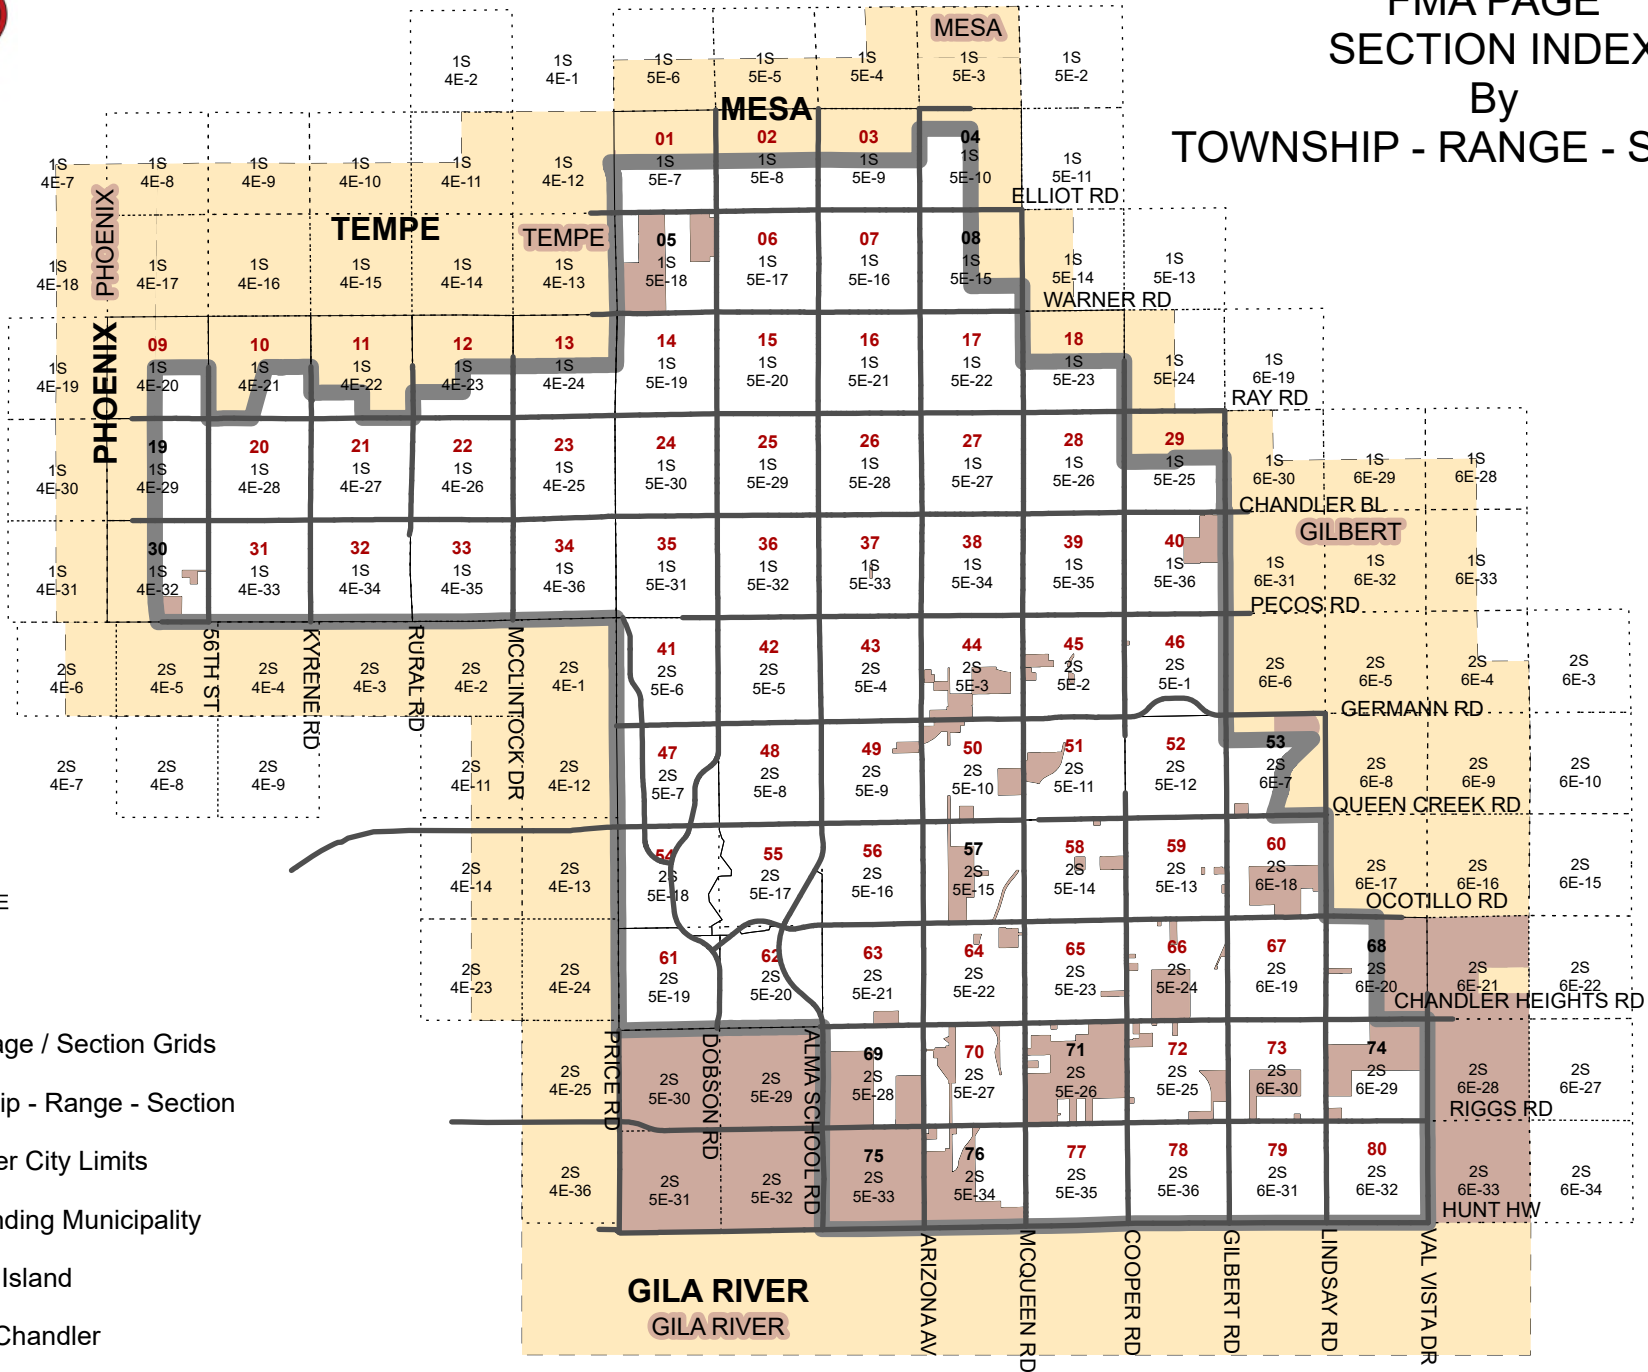

FMA PAGE SECTION INDEX By TOWNSHIP - RANGE - SECTION

- 1..80 FMA Page / Section Grids
- 1S..2S Township - Range - Section
- Chandler City Limits
- Surrounding Municipality
- County Island
- City of Chandler