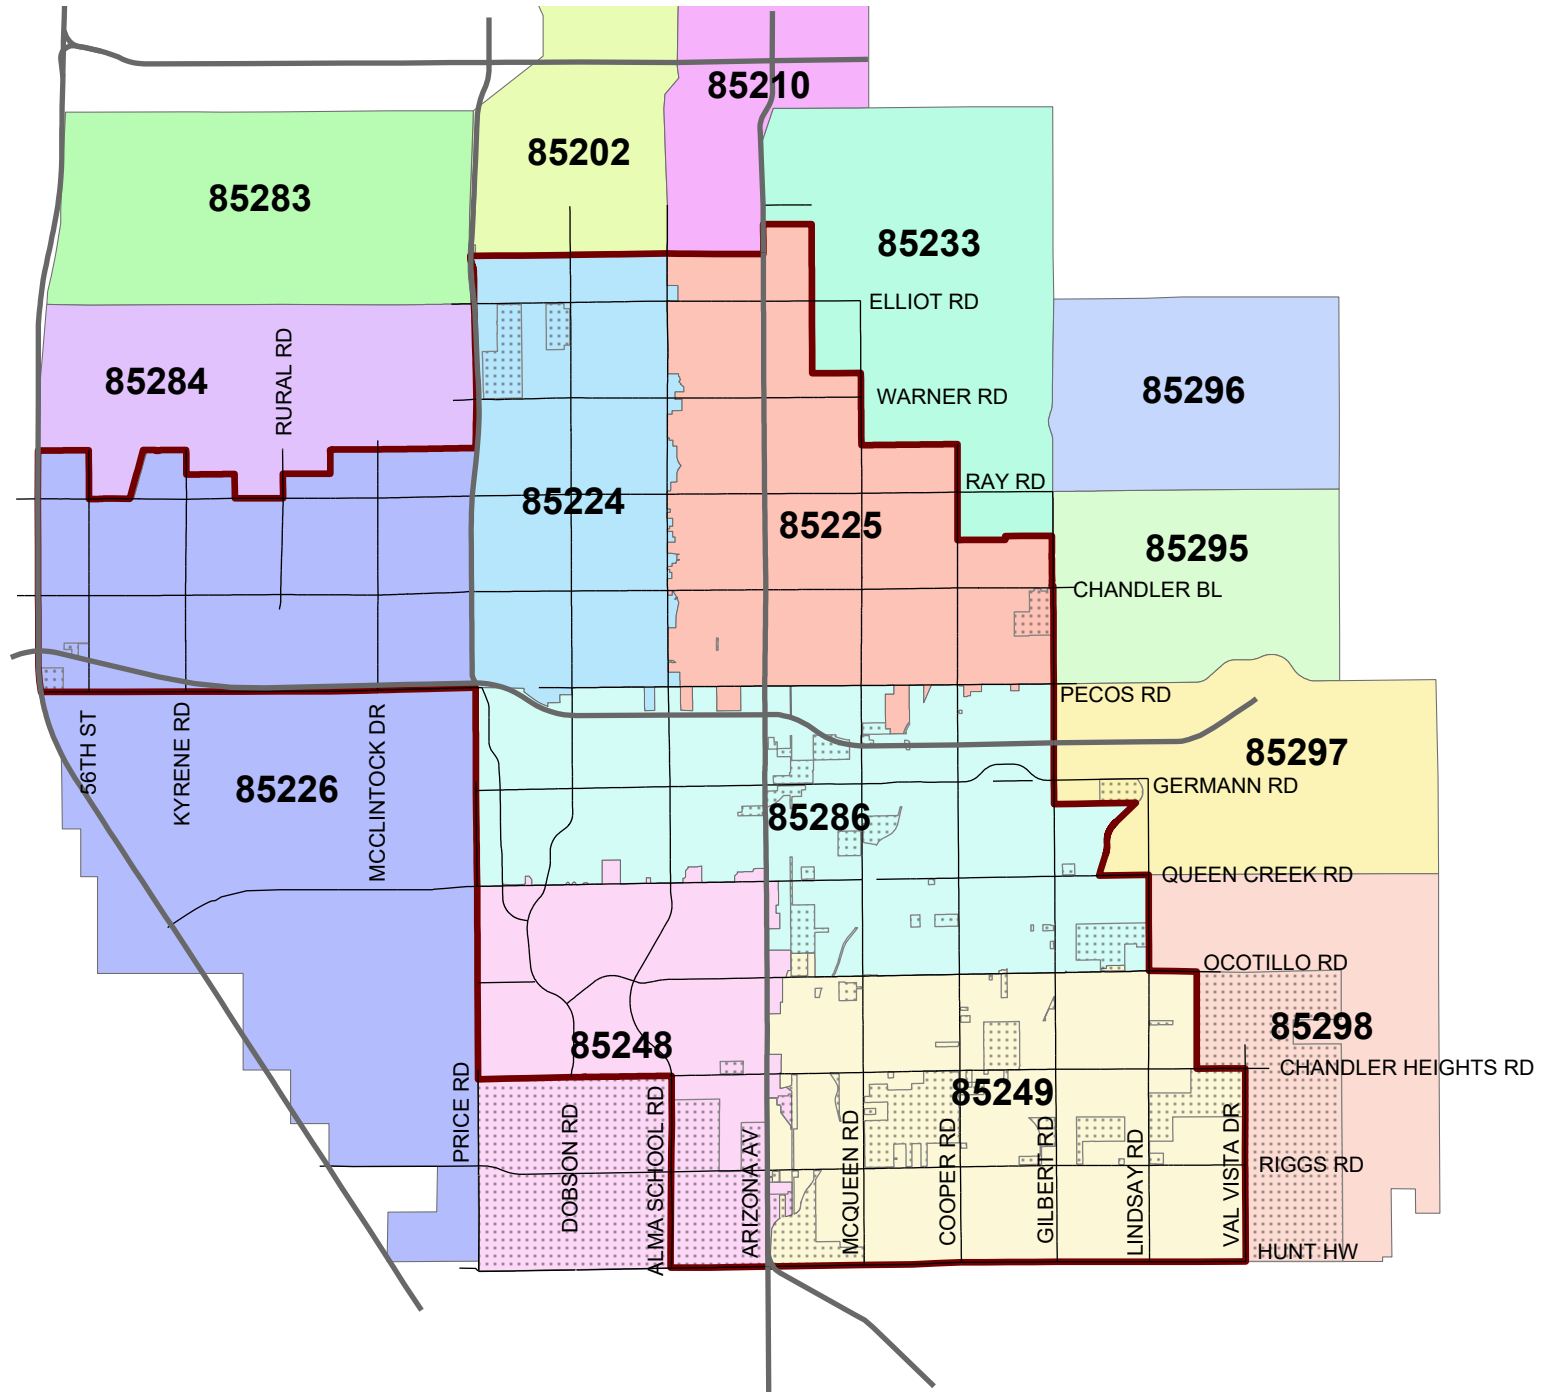

City of Chandler Zip Codes

Legend

-  FREEWAYS
-  MILE STREETS
-  CITY OF CHANDLER
-  COUNTY ISLANDS

Layer

ZIP_CODE

-  85202
-  85210
-  85224
-  85225
-  85226
-  85233
-  85248
-  85249
-  85283
-  85284
-  85286
-  85295
-  85296
-  85297
-  85298

The City of Chandler Development Services Department makes no warranties, written or implied regarding the information on this map.