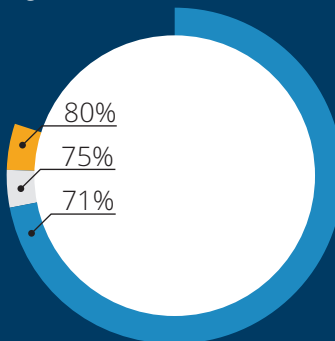

DRIVE TIME DEMOGRAPHICS

■ 10 Min. ■ 20 Min. ■ 30 Min.

Population

Median Household Income

Median Age

Population w/ Some College Ages 25+

Drive to...

| Location | Distance | Drive Time |
|---|----------|------------|
| Arizona State University | 12 Miles | 18 Minutes |
| Arizona State University - Polytechnic | 14 Miles | 17 Minutes |
| Chandler Fashion Center (Regional Mall) | 2 Miles | 5 Minutes |
| Chandler Gilbert Community College | 7 Miles | 10 Minutes |
| I-10 Freeway | 6 Miles | 7 Minutes |
| Loop 202 Freeway | 1 Miles | 1 Minutes |
| Loop 101 Freeway | 1 Miles | 1 Minutes |
| Sky Harbor International Airport | 18 Miles | 19 Minutes |