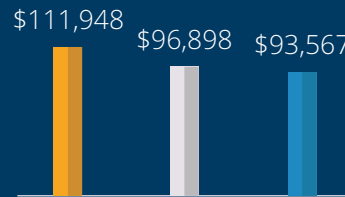

DRIVE TIME DEMOGRAPHICS

■ 10 Min. ■ 20 Min. ■ 30 Min.

Population

Median Household Income

Median Age

Population w/ Some College Ages 25+

Drive to...

| Location | Distance | Drive Time |
|---|----------|------------|
| Arizona State University | 12 Miles | 18 Minutes |
| Arizona State University - Polytechnic | 14 Miles | 17 Minutes |
| Chandler Fashion Center (Regional Mall) | 2 Miles | 5 Minutes |
| Chandler Gilbert Community College | 7 Miles | 10 Minutes |
| I-10 Freeway | 6 Miles | 7 Minutes |
| Loop 202 Freeway | 1 Miles | 1 Minutes |
| Loop 101 Freeway | 1 Miles | 1 Minutes |
| Sky Harbor International Airport | 18 Miles | 19 Minutes |