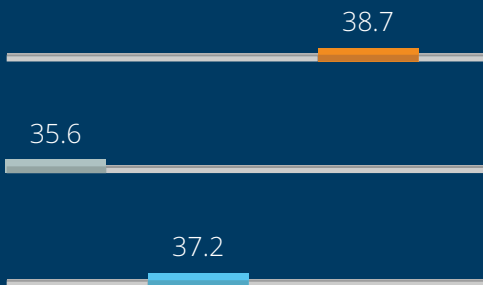

DRIVE TIME DEMOGRAPHICS

■ 10 Min. ■ 20 Min. ■ 30 Min.

Population

Median Household Income

Median Age

Population w/ Some College Ages 25+

Drive to...

| Location | Distance | Drive Time |
|---|----------|------------|
| Arizona State University | 12 Miles | 18 Minutes |
| Arizona State University - Polytechnic | 14 Miles | 17 Minutes |
| Chandler Fashion Center (Regional Mall) | 2 Miles | 5 Minutes |
| Chandler Gilbert Community College | 7 Miles | 10 Minutes |
| I-10 Freeway | 6 Miles | 7 Minutes |
| Loop 202 Freeway | 1 Miles | 1 Minutes |
| Loop 101 Freeway | 1 Miles | 1 Minutes |
| Sky Harbor International Airport | 18 Miles | 19 Minutes |