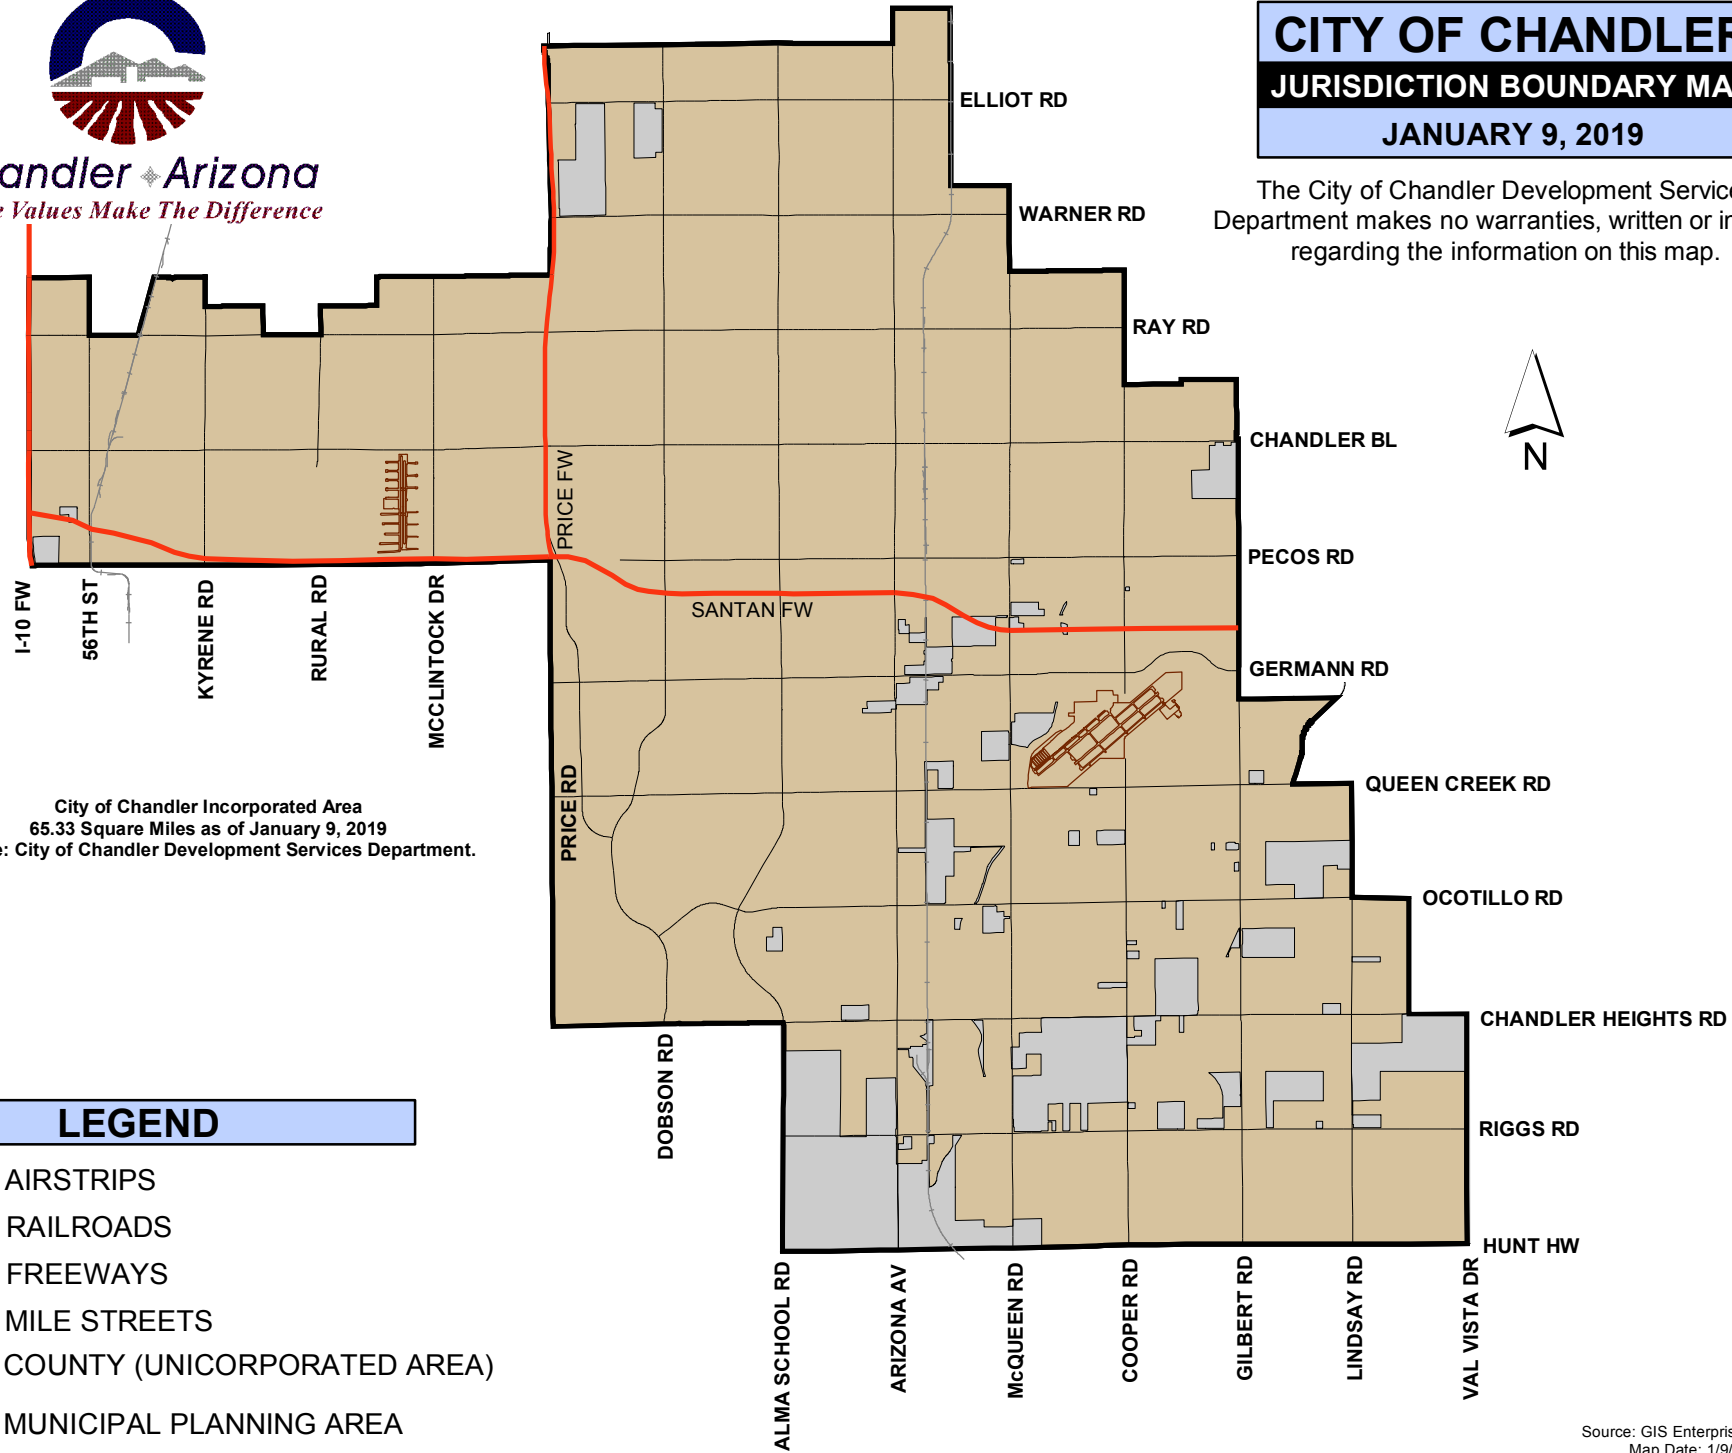

Chandler Arizona
Where Values Make The Difference

CITY OF CHANDLER
JURISDICTION BOUNDARY MAP
JANUARY 9, 2019

The City of Chandler Development Services Department makes no warranties, written or implied regarding the information on this map.

City of Chandler Incorporated Area
 65.33 Square Miles as of January 9, 2019
 Source: City of Chandler Development Services Department.

LEGEND

-  AIRSTRIPS
-  RAILROADS
-  FREEWAYS
-  MILE STREETS
-  COUNTY (UNINCORPORATED AREA)
-  MUNICIPAL PLANNING AREA

F:\planning\maps\long_range_plan\arcmap_projects\jurisdiction-map.mxd

Source: GIS Enterprise Database
 Map Date: 1/9/2019