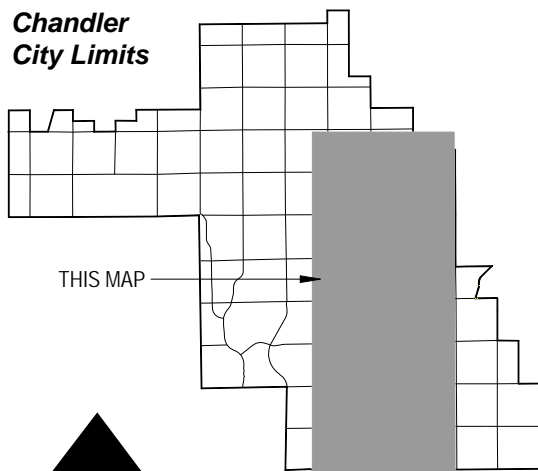

# Chandler Paseo Trail

along the  
Consolidated  
Canal

 PASEO TRAIL

 West Side of Canal

 Cross at Signal

 Cross with Caution

 Bridge Crossing

Chandler  
City Limits

THIS MAP