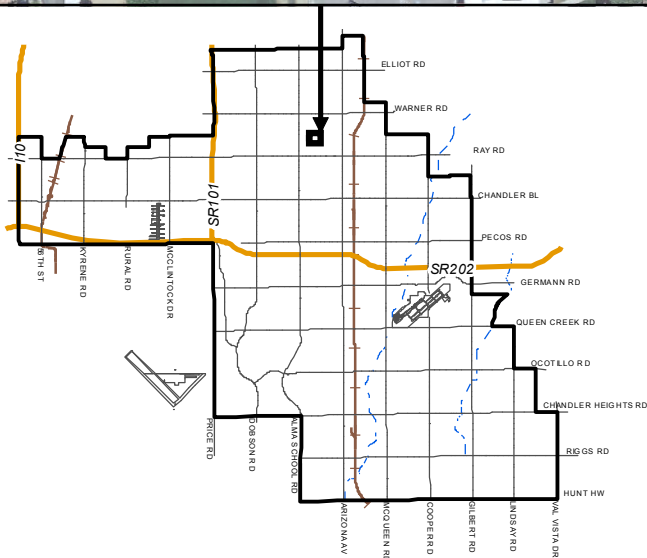

# APACHE PARK

1300 N HARTFORD ST

-  PLAYGROUND
-  RAMADA
-  RESTROOM
-  WALKING PATH (0.32 MILES)
-  PARKING
- VB VOLLEYBALL COURT
- B BASKETBALL COURT
- T TENNIS COURT
- R RAQUETBALL COURT