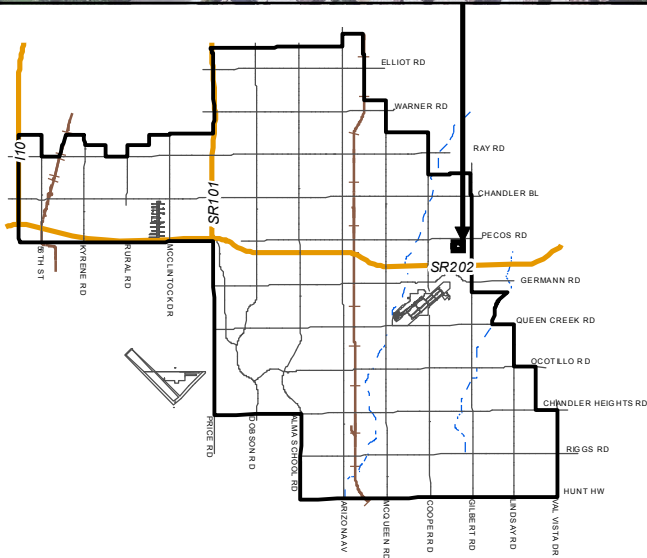

# ARBUCKLE PARK

1100 S NORMAN WY

-  PLAYGROUND
-  RAMADA
-  SHADE STRUCTURE
-  WALKING PATH (0.38 MILES)
-  MU MULTI-USE COURT
-  B BASKETBALL COURT