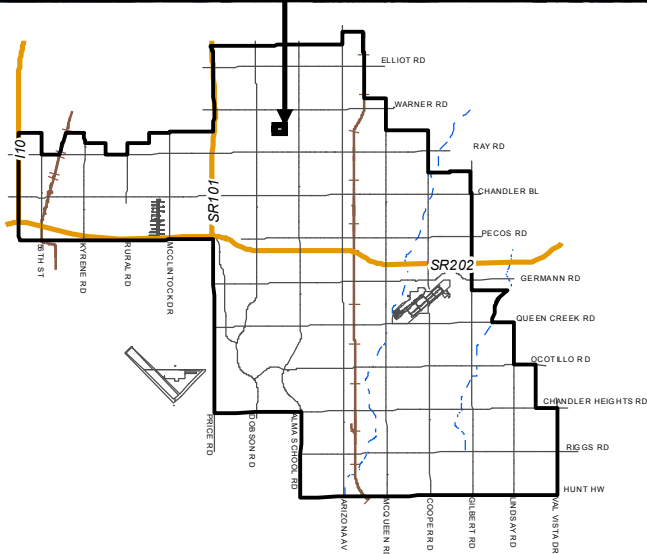

BROOKS CROSSING

1345 W CALLE DEL NORTE

-  PLAYGROUND
-  SHADE STRUCTURE
-  WALKING PATH
- VB VOLLEYBALL COURT
- B BASKETBALL COURT