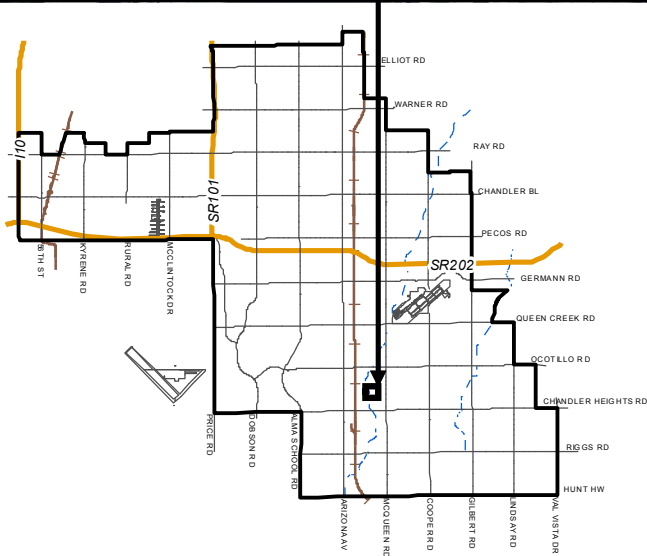

CROSSBOW PARK

4520 S CROSSBOW PL

-  PLAYGROUND
-  SHADE STRUCTURE
-  RAMADA
-  B BASKETBALL COURT