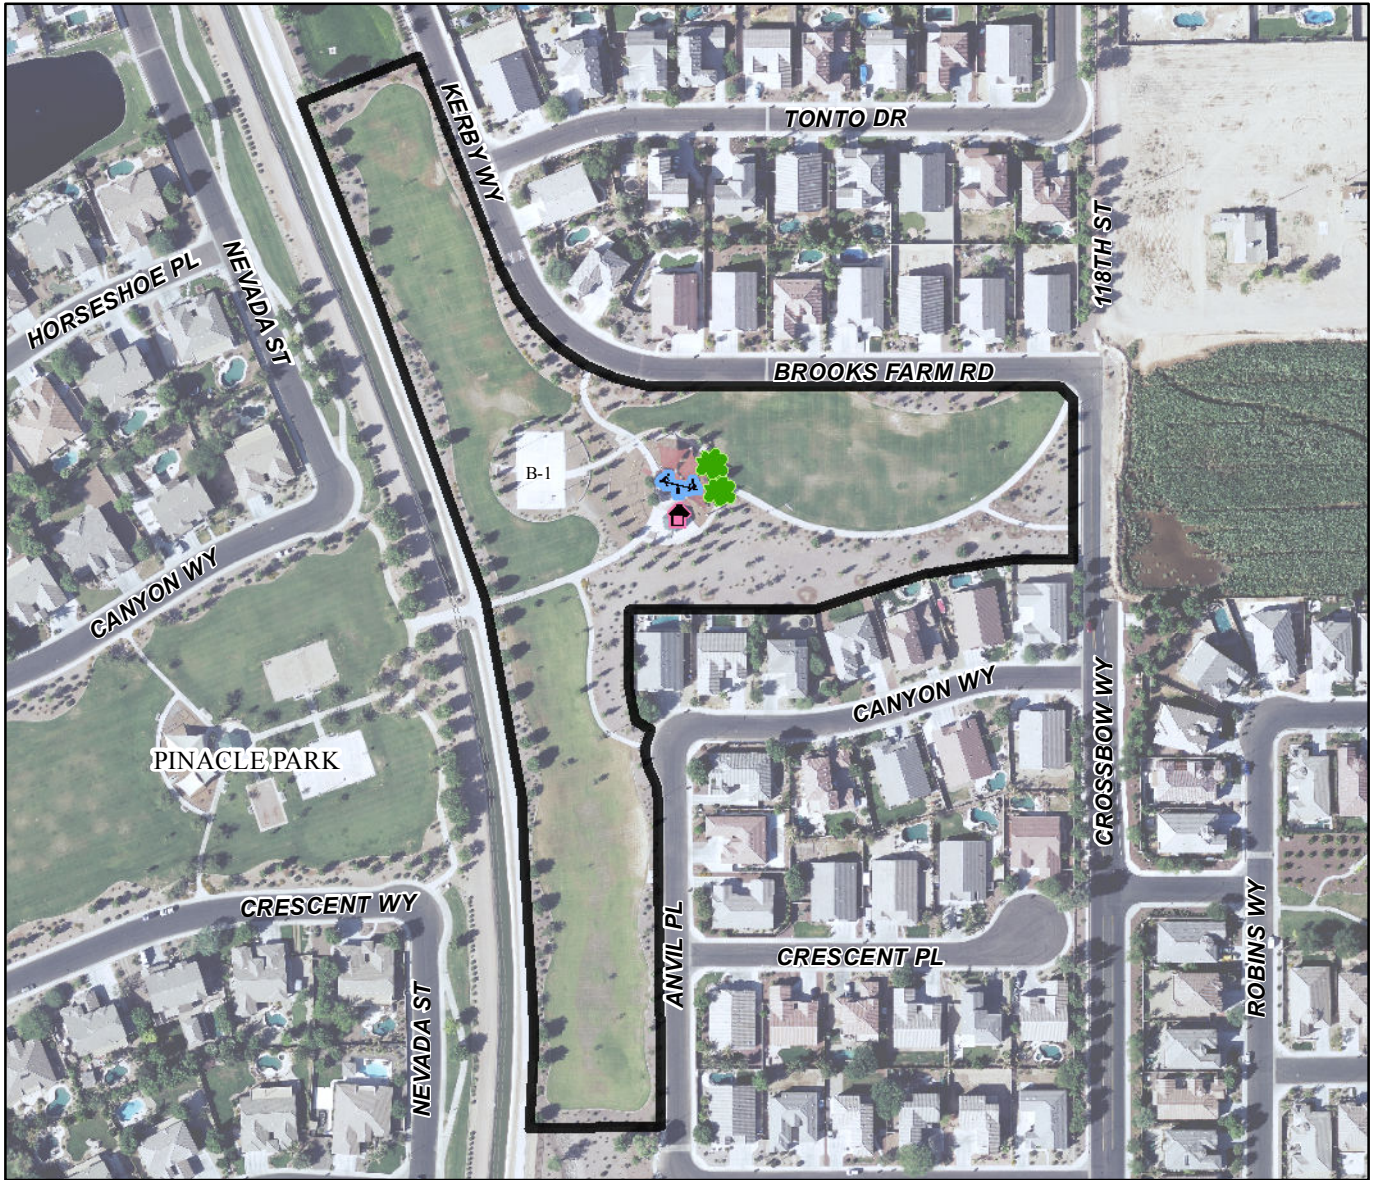

CROSSBOW PARK

4520 S CROSSBOW PL

-  PLAYGROUND
-  SHADE STRUCTURE
-  RAMADA
-  B BASKETBALL COURT