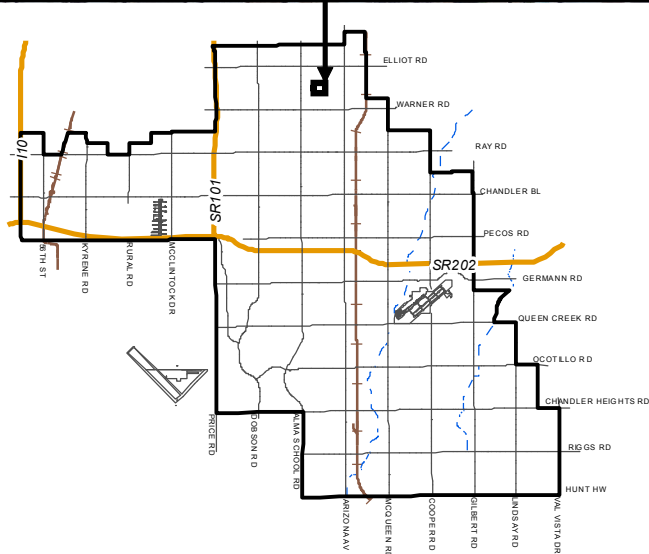

HOOPES PARK

601 W MESQUITE ST

-  RAMADA
-  SHADE STRUCTURE
-  PLAYGROUND
-  WALKING PATH
- VB VOLLEYBALL COURT