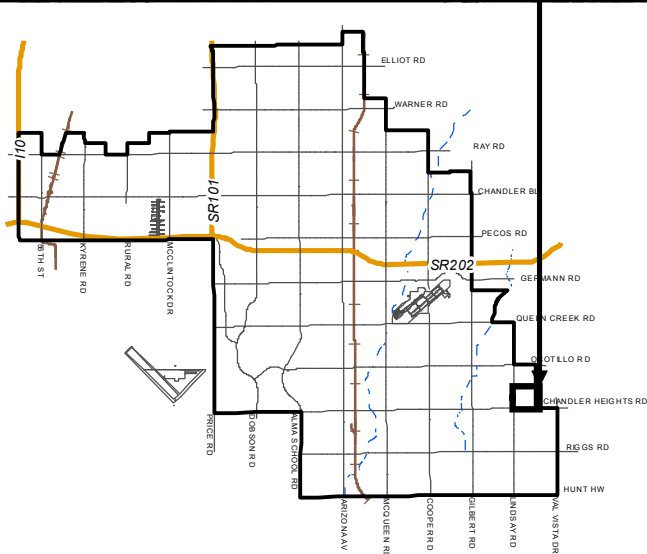

# VETERANS OASIS

4050 E CHANDLER HEIGHTS RD

-  LAKE
-  PLAYGROUND
-  RAMADA
-  RESTROOM