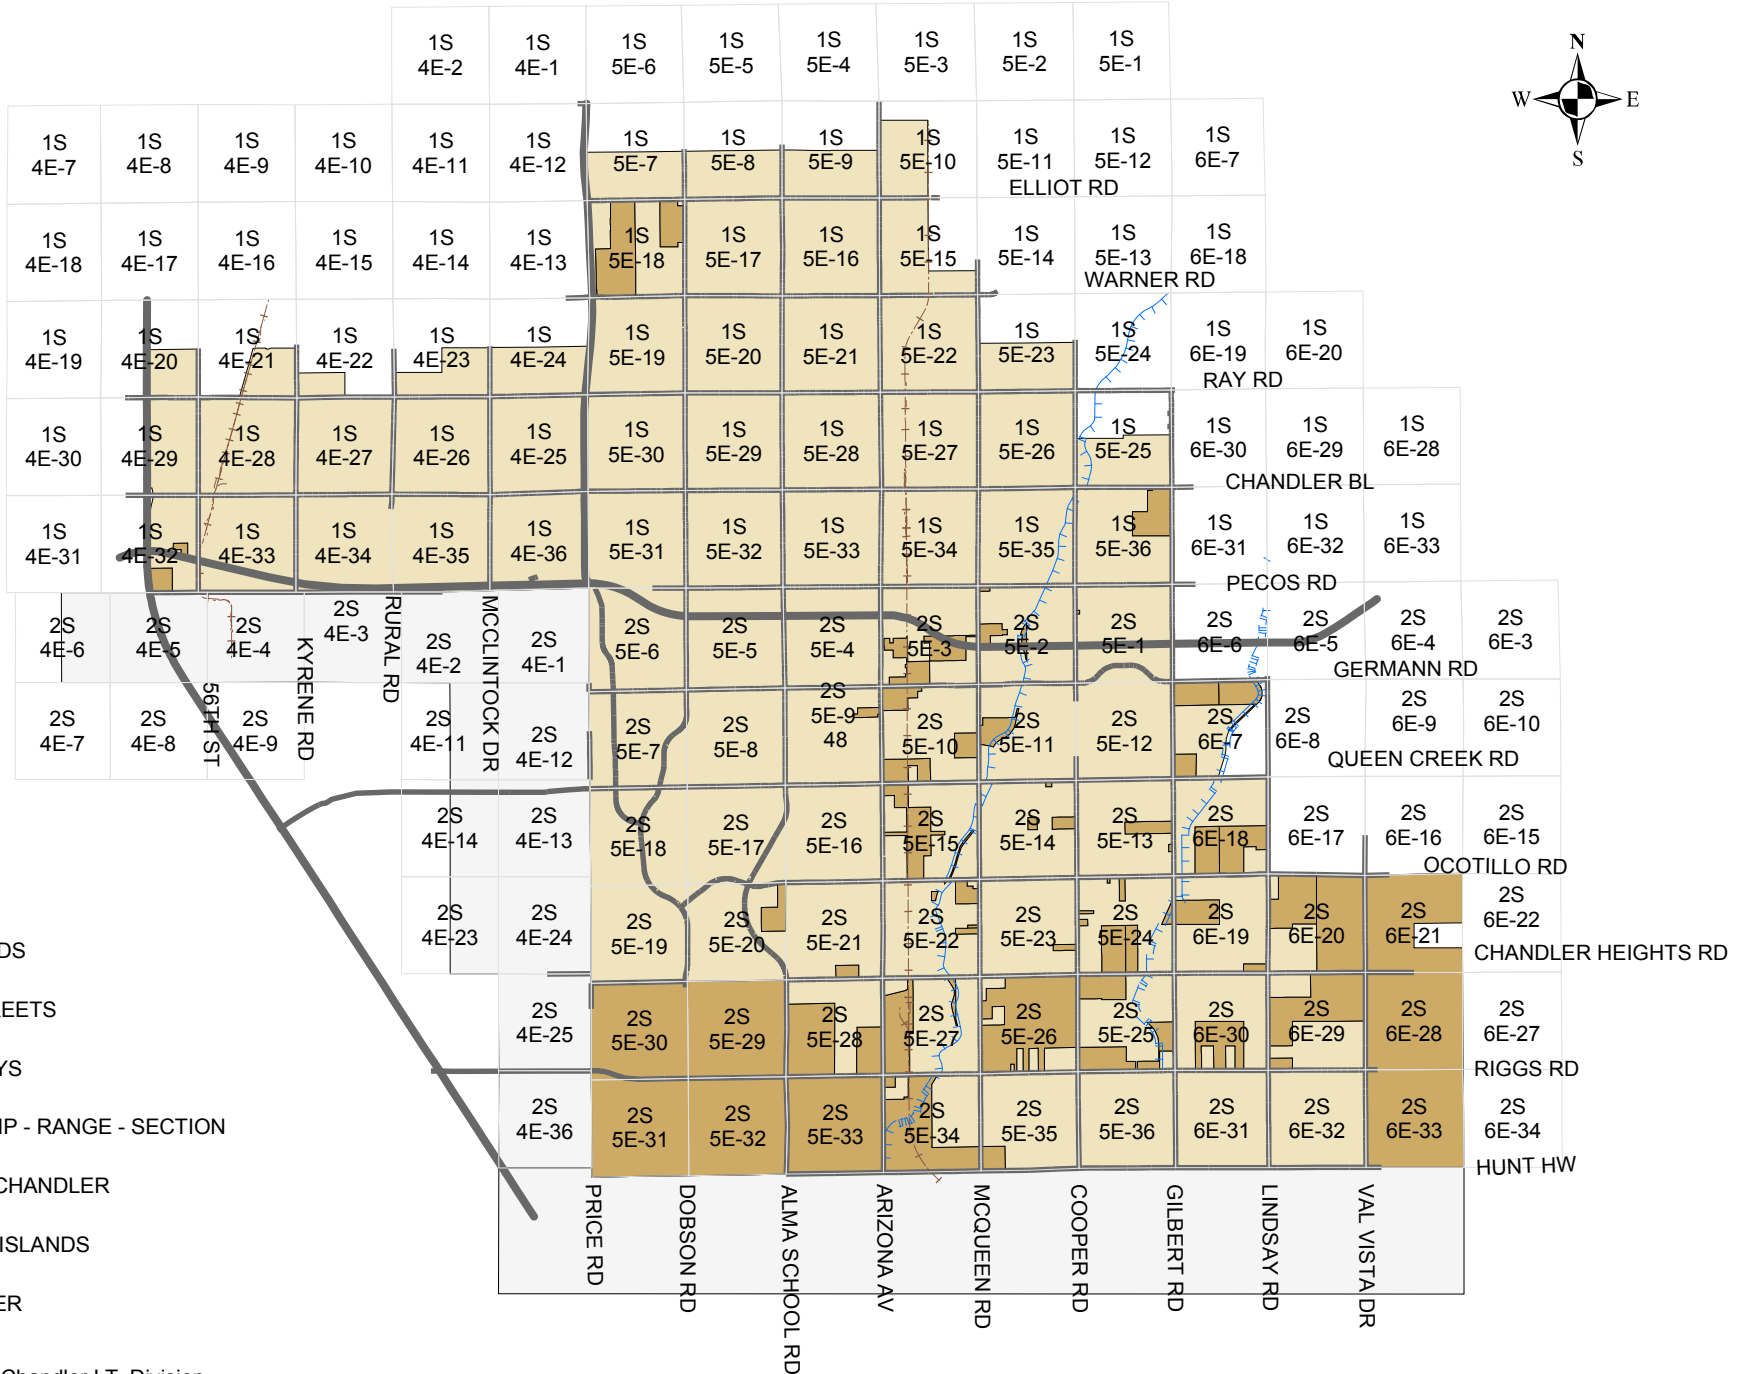

# TOWNSHIP - RANGE - SECTION INDEX

----- CANALS

----- RAILROADS

----- MILE STREETS

----- FREEWAYS

1S...2S TOWNSHIP - RANGE - SECTION

CITY OF CHANDLER

COUNTY ISLANDS

GILA RIVER

Map Produced By City of Chandler I.T. Division

Source: COC Enterprise GIS Map Date: 05/2007  
./GIS/Maps/TOWNSHIP\_RANGE\_SECTION\_INDEX.mxd

The City of Chandler I.T. Division makes no warranties, written or implied, regarding the information on this map.