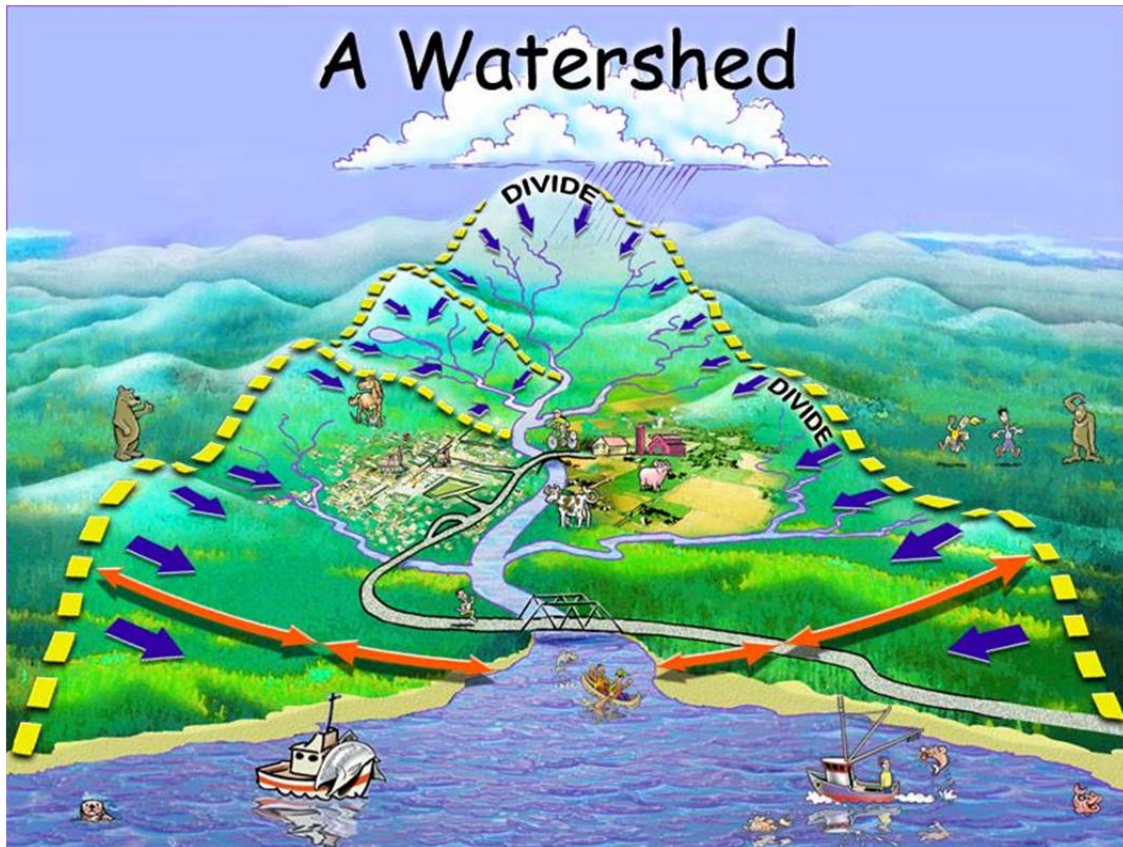

What is a Watershed?

- A watershed is a land area that drains to a low point.
- The edges or boundaries of a watershed are the high points or mountains.
- We all live in a watershed and we manage the land (neighborhoods, farms forests, etc.) for the water quality and health of the people and ecosystem.

Chandler's surface water sources

- 1) Salt River watershed
- 2) Verde River watershed
- 3) Colorado River watershed