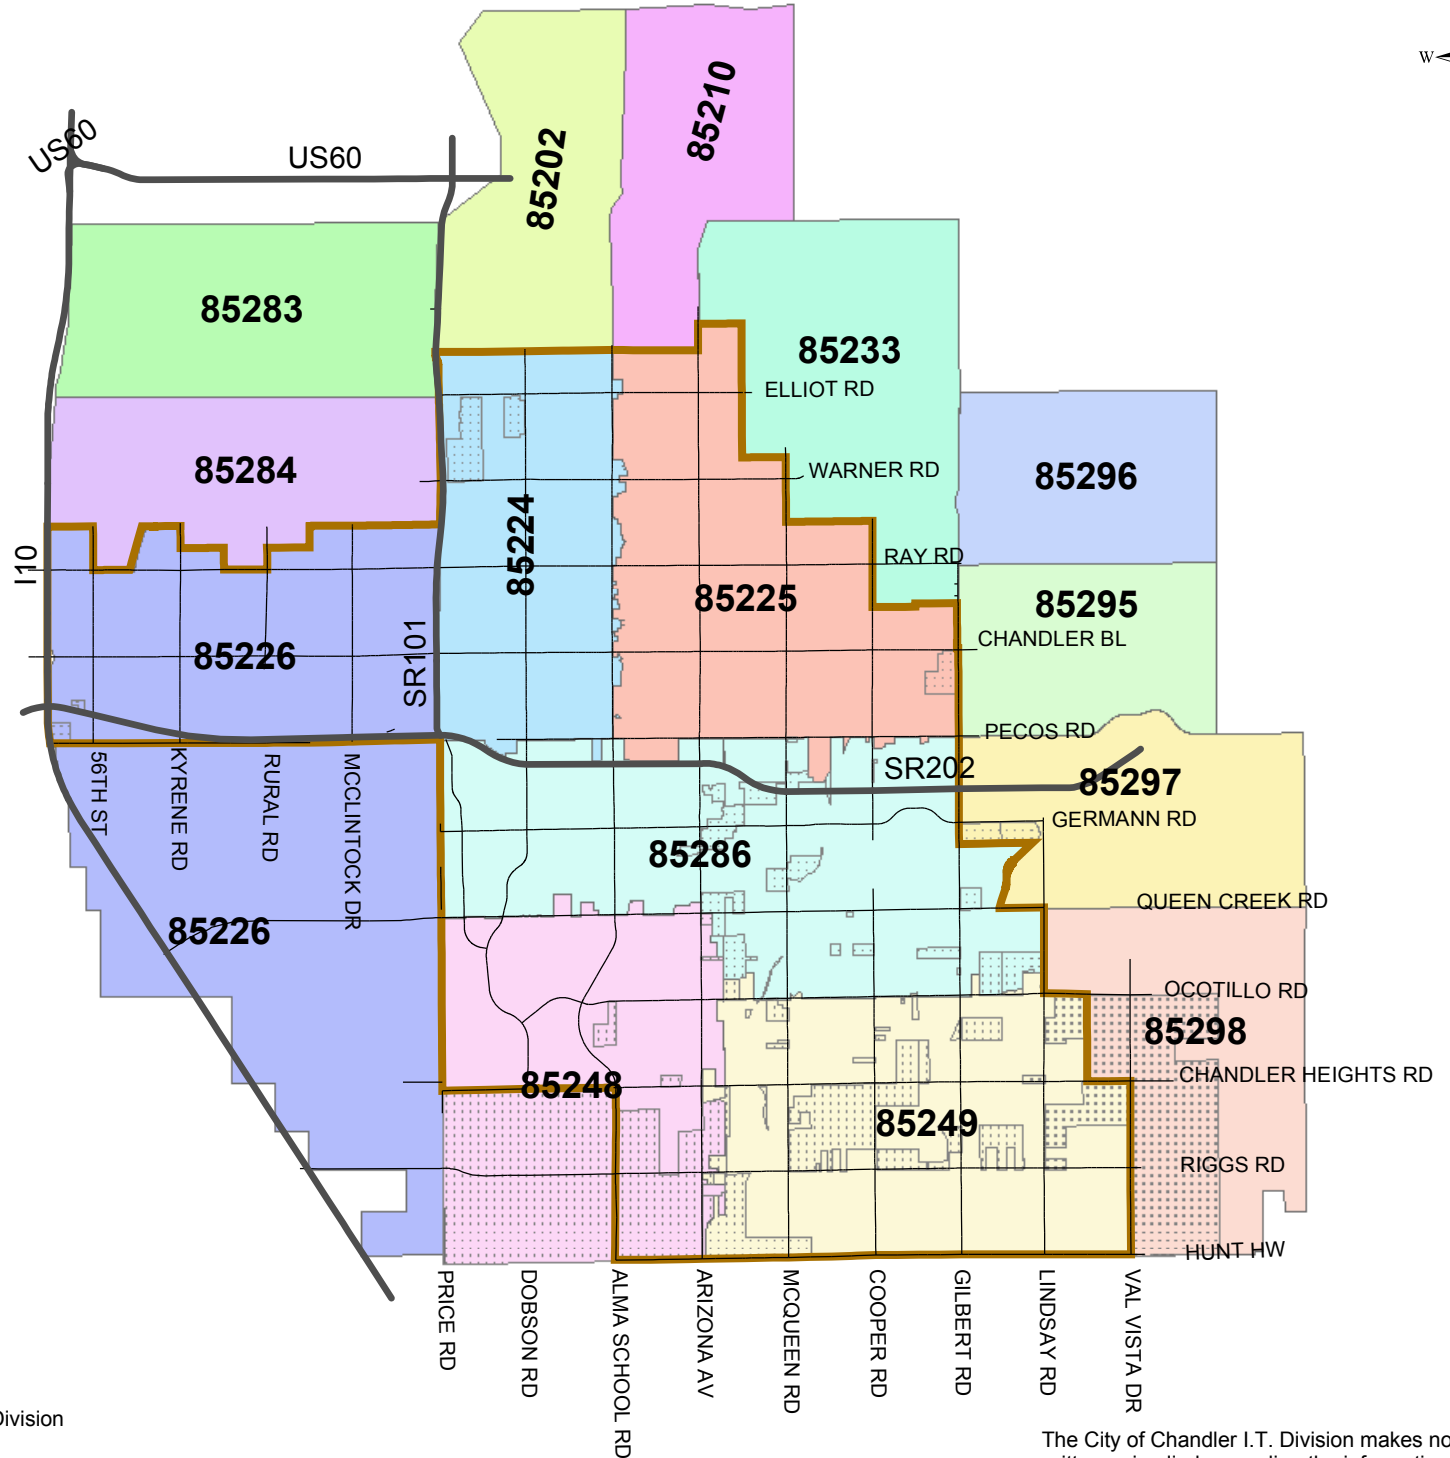

# ZIP CODE POLYGONS IN THE ENTERPRISE GIS

- MILE STREETS
  - FREEWAYS
  - ▭ CITY OF CHANDLER
  - ▨ COUNTY ISLANDS
- ZIP CODE POLY**
- 85202
  - 85210
  - 85224
  - 85225
  - 85226
  - 85233
  - 85248
  - 85249
  - 85283
  - 85284
  - 85286
  - 85295
  - 85296
  - 85297
  - 85298

Map Produced By The City of Chandler I.T. Division

Source: COC Enterprise GIS Map Date: 07/2007  
 ../GIS/Maps/Zip\_Code\_Polys.mxd

The City of Chandler I.T. Division makes no warranties, written or implied, regarding the information on this map.